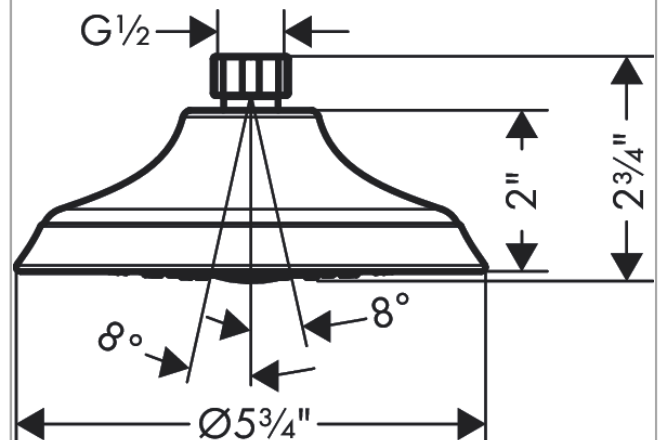

Joleena
Showerhead 150 1-Jet, 2.5 GPM
 Finish: **polished nickel** Part no. : **04933830**

Description

Features

- Shower head size: 5.9"
- Spray modes: Rain
- Max. flow: 2.5 GPM (9.5 L/Min)
- 45 spray channels
- Spray face finish: Fully-finished matching spray face

Item details

List Price \$ 122.00

Technology

Compliance / Sustainability

Product image

Scale drawing

Joleena
Showerhead 150 1-Jet, 2.5 GPM
Finish: **polished nickel** Part no. : **04933830**

Exploded drawing

Year of production: >10/21

Joleena
Showerhead 150 1-Jet, 2.5 GPM
 Finish: **polished nickel** Part no. : **04933830**

Spare parts list

Year of production: >10/21

Pos.	Description	Part no.	Price	PU
1	filter packing	94246000	-	1