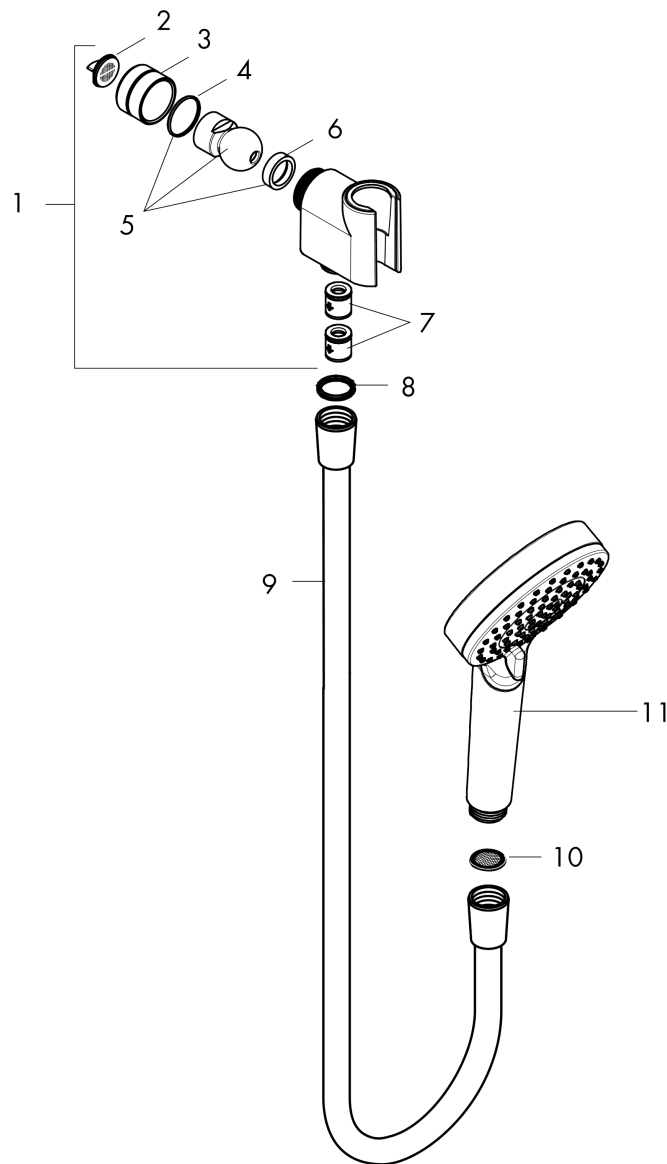

Vernis Blend
Handshower Set Vario-Jet, 2.5 GPM
 Finish: **matte black** Part no. : **04949670**

Description

Features

- Consists of: Handshower, Shower hose, Porter unit
- Spray modes: Rain, IntenseRain
- Max. flow: 2.5 GPM (9.5 L/Min)
- Pivot connector prevents hose from tangling
- 26° adjustment
- Rinseable screen seal

Item details

List Price \$ 140.00

Technology

Compliance / Sustainability

Product image

Scale drawing

Vernis Blend
Handshower Set Vario-Jet, 2.5 GPM
 Finish: **matte black** Part no. : **04949670**

Exploded drawing

Year of production: >06/22

Vernis Blend
Handshower Set Vario-Jet, 2.5 GPM
 Finish: **matte black** Part no. : **04949670**

Spare parts list

Year of production: >06/22

Pos.	Description	Part no.	Price	PU
1	support	04580670	-	1
2	filter packing	88649000	-	1
3	nut	97958670	-	1
4	lever collar	97536000	-	1
5	ball joint	97331000	-	1
6	seal	97606000	-	1
7	set of non return valves DW 15	94074000	-	1
8	seal	98058000	-	1
9	shower hose 1,60 m	28276673	-	1
10	filter packing	94246000	-	1
11	handshower	26270671	-	1