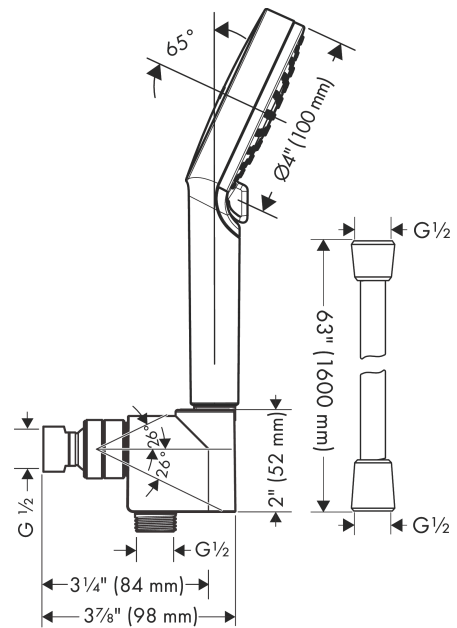

Vernis Blend
Handshower Set Vario-Jet, 2.5 GPM
 Finish: **matte black** Part no. : **04949670**

Description

Features

- Consists of: Handshower, Shower hose, Porter unit
- Spray modes: Rain, IntenseRain
- Max. flow: 2.5 GPM (9.5 L/Min)
- Pivot connector prevents hose from tangling
- 26° adjustment
- Rinseable screen seal

Item details

List Price \$ 140.00

Technology

Compliance / Sustainability

Product image

Scale drawing

Vernis Blend
Handshower Set Vario-Jet, 2.5 GPM
 Finish: **matte black** Part no. : **04949670**

Exploded drawing

Year of production: >06/22

Vernis Blend
Handshower Set Vario-Jet, 2.5 GPM
 Finish: **matte black** Part no. : **04949670**

Spare parts list

Year of production: >06/22

Pos.	Description	Part no.	Price	PU
1	support	04580670	-	1
2	filter packing	88649000	-	1
3	nut	97958670	-	1
4	lever collar	97536000	-	1
5	ball joint	97331000	-	1
6	seal	97606000	-	1
7	set of non return valves DW 15	94074000	-	1
8	seal	98058000	-	1
9	shower hose 1,60 m	28276673	-	1
10	filter packing	94246000	-	1
11	handshower	26270671	-	1