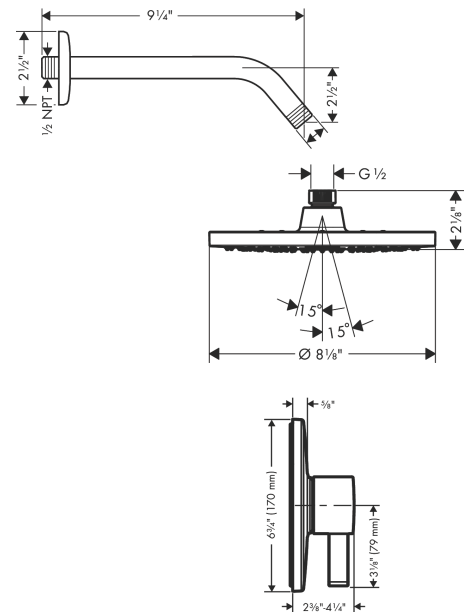

Scale drawing