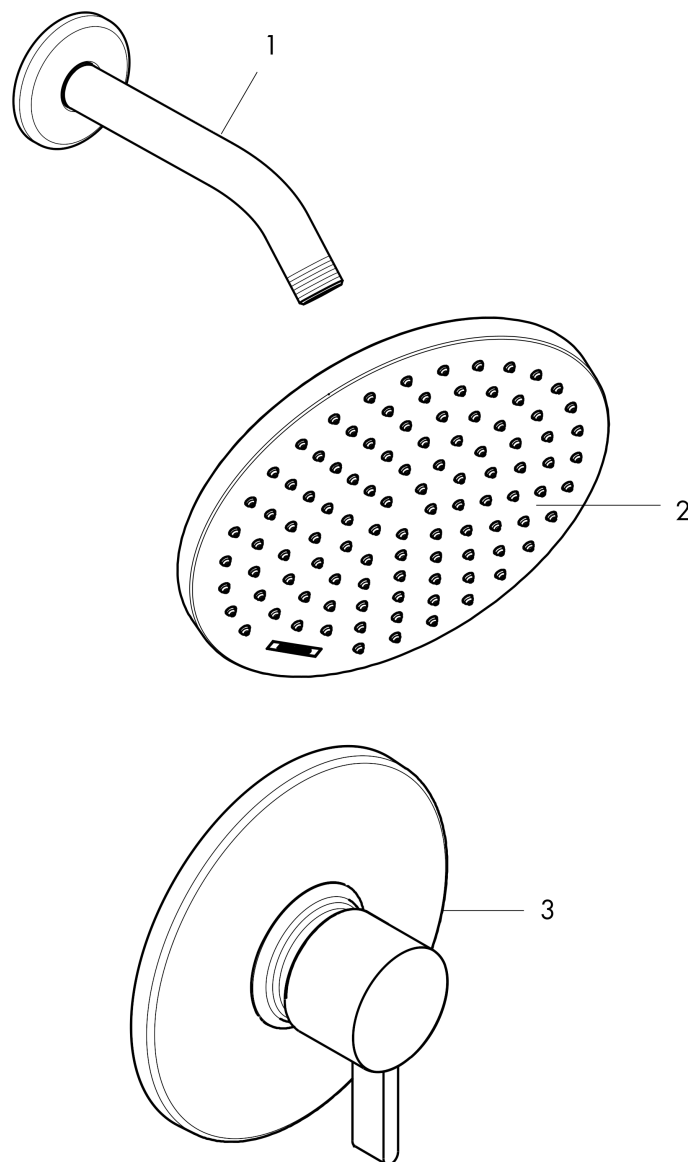

### Features

- Consists of: Showerhead, Showerarm, Pressure balance trim, single lever shower mixer
- Spray modes: Rain
- Ball-joint: Showerhead angle adjustable
- Max. flow: 1.5 GPM (5.7 L/Min)

## Product image

## Scale drawing

**Vernis Blend**  
**Pressure Balance Shower Set, 1.5 GPM**  
 Finish: **matte black** Part no. : **04954670**

Exploded drawing

Year of production: >06/22

**Vernis Blend**  
**Pressure Balance Shower Set, 1.5 GPM**  
 Finish: **matte black** Part no. : **04954670**

**Spare parts list**

Year of production: >06/22

Pos.	Description	Part no.	Price	PU
1	shower arm	04186673	-	1
2	head shower	26093671	-	1
3	Finish set	04233000	-	1
a	base body	01850181	-	1
b	extension 22 mm (Ø 170 mm)	13596670	-	1