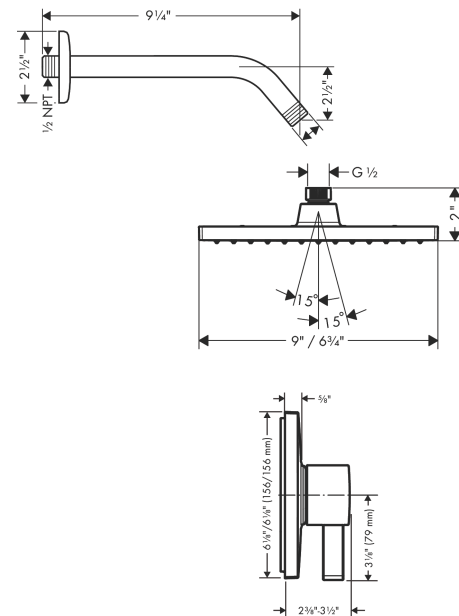

Vernis Shape
Pressure Balance Shower Set, 1.5 GPM
 Finish: **matte black** Part no. : **04960670**

Description

Features

- Consists of: Showerhead, Showerarm, Pressure balance trim, single lever shower mixer
- Spray modes: Rain
- Ball-joint: Showerhead angle adjustable
- Max. flow: 1.5 GPM (5.7 L/Min)
- Use of outlets: Temperature and on/off control for 1 outlet

Item details

List Price \$ 492.00

Technology

Compliance / Sustainability

Product image

Scale drawing

Vernis Shape
 Pressure Balance Shower Set, 1.5 GPM
 Finish: **matte black** Part no. : **04960670**

Exploded drawing

Year of production: >06/22

Vernis Shape
Pressure Balance Shower Set, 1.5 GPM
 Finish: **matte black** Part no. : **04960670**

Spare parts list

Year of production: >06/22

Pos.	Description	Part no.	Price	PU
1	shower arm	04186673	-	1
2	head shower	26094671	-	1
3	Finish set	15724671	-	1
a	base body	01850181	-	1
b	extension 22 mm	13593670	-	1