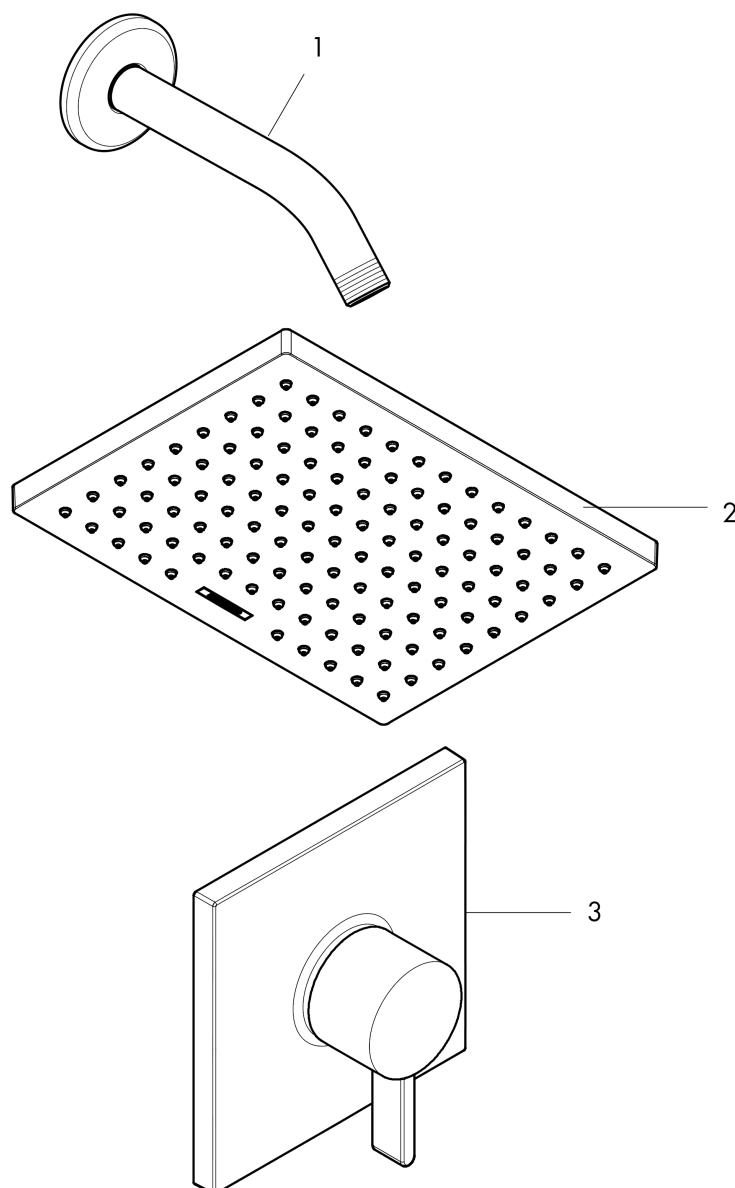

Vernis Shape
Pressure Balance Shower Set, 1.5 GPM
 Finish: **matte black** Part no. : **04960670**

Description

Features

- Consists of: Showerhead, Showerarm, Pressure balance trim, single lever shower mixer
- Spray modes: Rain
- Ball-joint: Showerhead angle adjustable
- Max. flow: 1.5 GPM (5.7 L/Min)
- Use of outlets: Temperature and on/off control for 1 outlet

Item details

List Price \$ 492.00

Technology

Compliance / Sustainability

Product image

Scale drawing

Vernis Shape
 Pressure Balance Shower Set, 1.5 GPM
 Finish: **matte black** Part no. : **04960670**

Exploded drawing

Year of production: >06/22

Vernis Shape
Pressure Balance Shower Set, 1.5 GPM
 Finish: **matte black** Part no. : **04960670**

Spare parts list

Year of production: >06/22

Pos.	Description	Part no.	Price	PU
1	shower arm	04186673	-	1
2	head shower	26094671	-	1
3	Finish set	15724671	-	1
a	base body	01850181	-	1
b	extension 22 mm	13593670	-	1