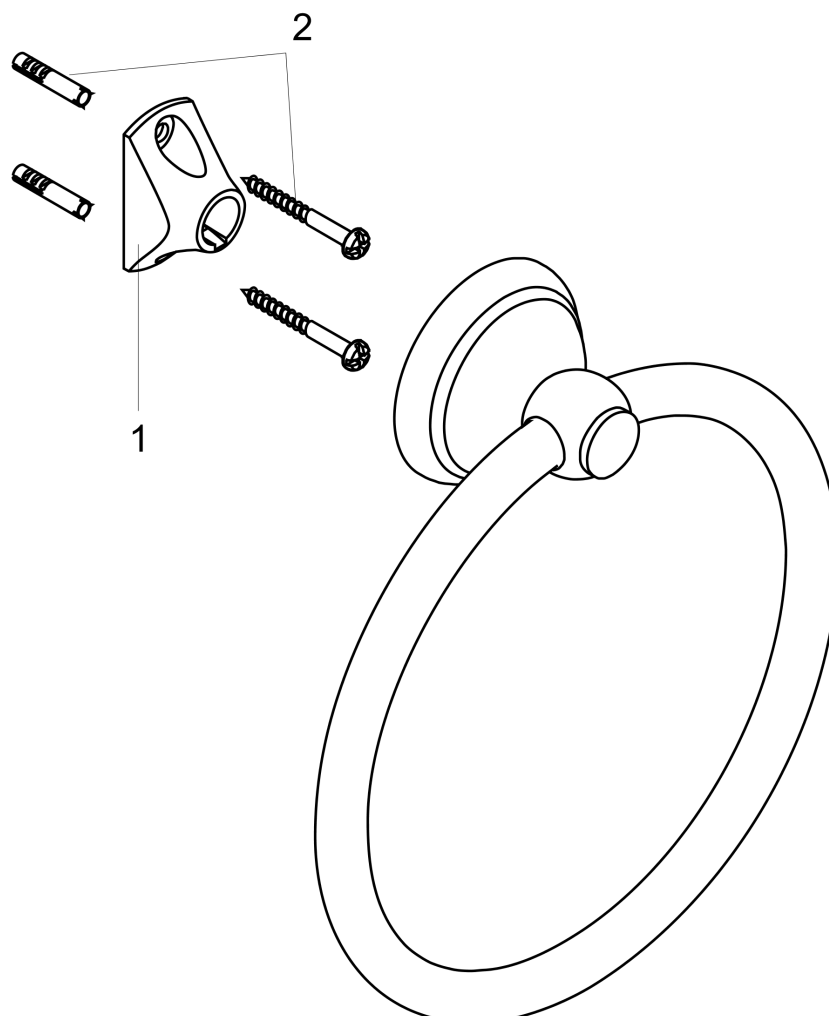

**C Accessories**

**Towel Ring**

Finish: **rubbed bronze** Part no. : **06095920**

**Description**

**Features**

- Wall-mounted
- Brass
- Metal holder
- Swiveling
- Concealed fastening

**Item details**

List Price \$ 253.00

**Product image**

**Scale drawing**

C Accessories

Towel Ring

Finish: rubbed bronze Part no. : 06095920

Exploded drawing

Year of production: >02/08

**C Accessories**

**Towel Ring**

Finish: **rubbed bronze** Part no. : **06095920**

**Spare parts list**

Year of production: >02/08

Pos.	Description	Part no.	Price	PU
1	support element	96341000	-	1
2	mounting set	40915000	-	1