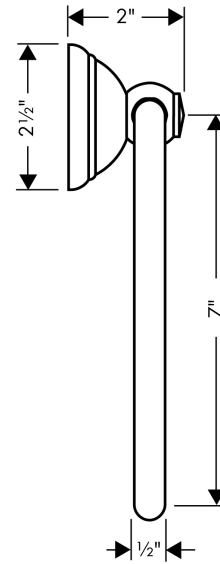

**C Accessories**

**Towel Ring**

Finish: **rubbed bronze** Part no. : **06095920**

**Description**

**Features**

- Wall-mounted
- Brass
- Metal holder
- Swiveling
- Concealed fastening

**Item details**

List Price \$ 253.00

**Product image**

**Scale drawing**

C Accessories

Towel Ring

Finish: rubbed bronze Part no. : 06095920

Exploded drawing

Year of production: >02/08

**C Accessories**

**Towel Ring**

Finish: **rubbed bronze** Part no. : **06095920**

**Spare parts list**

Year of production: >02/08

Pos.	Description	Part no.	Price	PU
1	support element	96341000	-	1
2	mounting set	40915000	-	1