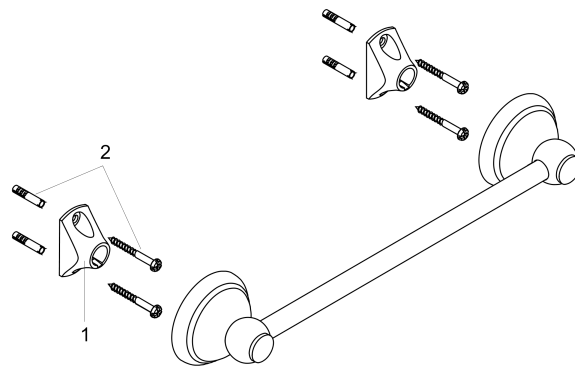

C Accessories

Towel Bar, 24"

Finish: **chrome** Part no. : **06098000**

Description

Features

- Wall-mounted
- Brass
- Metal holder
- Fixed
- Concealed fastening

Item details

List Price \$ 222.00

Product image

Scale drawing

C Accessories

Towel Bar, 24"

Finish: **chrome** Part no. : **06098000**

Exploded drawing

Year of production: >01/04

C Accessories

Towel Bar, 24"

Finish: **chrome** Part no. : **06098000**

Spare parts list

Year of production: >01/04

Pos.	Description	Part no.	Price	PU
1	support element	96341000	-	1
2	mounting set	40915000	-	1