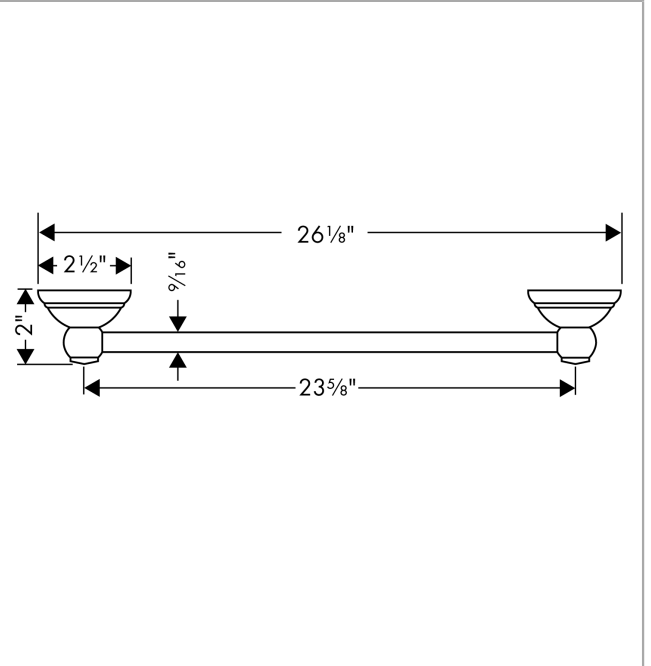

C Accessories

Towel Bar, 24"

Finish: **chrome** Part no. : **06098000**

Description

Features

- Wall-mounted
- Brass
- Metal holder
- Fixed
- Concealed fastening

Item details

List Price \$ 222.00

Product image

Scale drawing

C Accessories

Towel Bar, 24"

Finish: **chrome** Part no. : **06098000**

Exploded drawing

Year of production: >01/04

C Accessories

Towel Bar, 24"

Finish: **chrome** Part no. : **06098000**

Spare parts list

Year of production: >01/04

Pos.	Description	Part no.	Price	PU
1	support element	96341000	-	1
2	mounting set	40915000	-	1