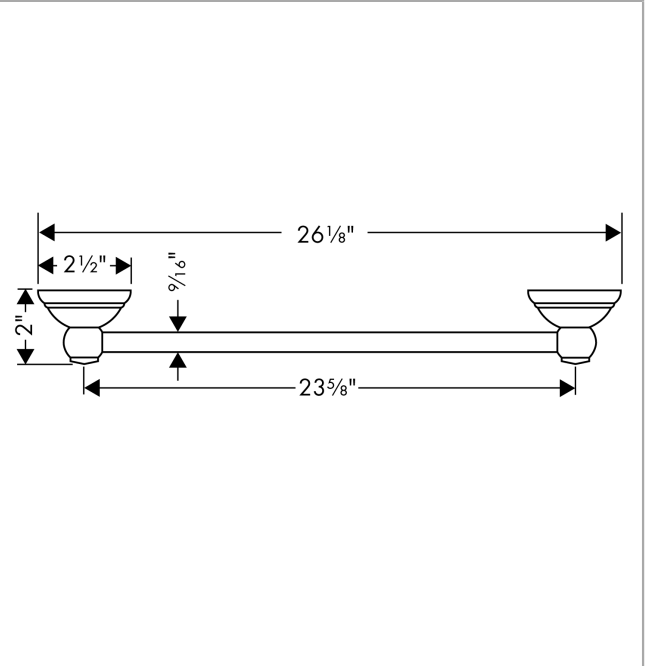

C Accessories

Towel Bar, 24"

Finish: **brushed nickel** Part no. : **06098820**

Description

Features

- Wall-mounted
- Brass
- Metal holder
- Fixed
- Concealed fastening

Item details

List Price \$ 293.00

Product image

Scale drawing

C Accessories

Towel Bar, 24"

Finish: **brushed nickel**

Part no. : **06098820**

Exploded drawing

Year of production: **>05/04**

C Accessories

Towel Bar, 24"

Finish: **brushed nickel** Part no. : **06098820**

Spare parts list

Year of production: >**05/04**

Pos.	Description	Part no.	Price	PU
1	support element	96341000	-	1
2	mounting set	40915000	-	1