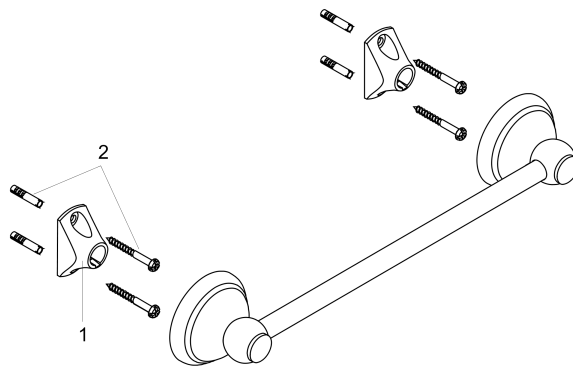

C Accessories

Towel Bar, 24"

Finish: **brushed nickel** Part no. : **06098820**

Description

Features

- Wall-mounted
- Brass
- Metal holder
- Fixed
- Concealed fastening

Item details

List Price \$ 293.00

Product image

Scale drawing

C Accessories

Towel Bar, 24"

Finish: **brushed nickel**

Part no. : **06098820**

Exploded drawing

Year of production: **>05/04**

C Accessories

Towel Bar, 24"

Finish: **brushed nickel** Part no. : **06098820**

Spare parts list

Year of production: >**05/04**

Pos.	Description	Part no.	Price	PU
1	support element	96341000	-	1
2	mounting set	40915000	-	1