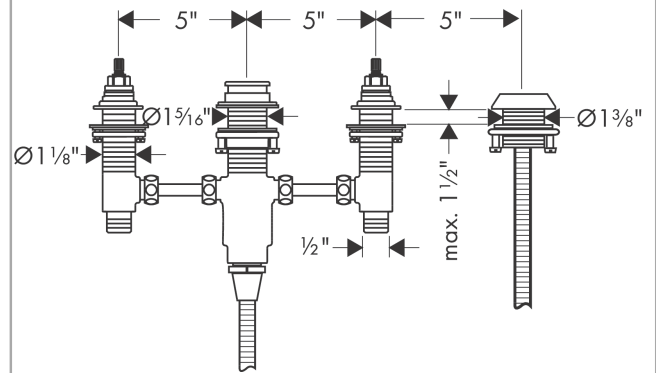

Rough, 4-Hole Roman Tub Set

Finish: Part no. : **06646000**

Description

Features

- Connection thread: 1/2" NPT
- Ceramic valves hot/cold 90°

Item details

List Price \$ 508.00

Compliance / Sustainability

Product image

Scale drawing

Rough, 4-Hole Roman Tub Set
 Finish: Part no. : **06646000**

Exploded drawing

Year of production: >10/03

Rough, 4-Hole Roman Tub Set

Finish: Part no. : **06646000**

Spare parts list

Year of production: >10/03

Pos.	Description	Part no.	Price	PU
1	shut off unit right closing	94009000	-	1
2	shut off unit left closing	94008000	-	1
3	fixing set for shut off unit	88540000	-	1
4	fixing set for 4 hole bath mixer spout	96080000	-	1
5	squeezing connection	88513000	-	1
6	fixing set for shut off unit	96078000	-	1
7	insert for shower holder	96942000	-	1
8	fixing set (Ø 32)	13961000	-	1
9	shower hose	97161000	-	1
a	valve	88503000	-	1