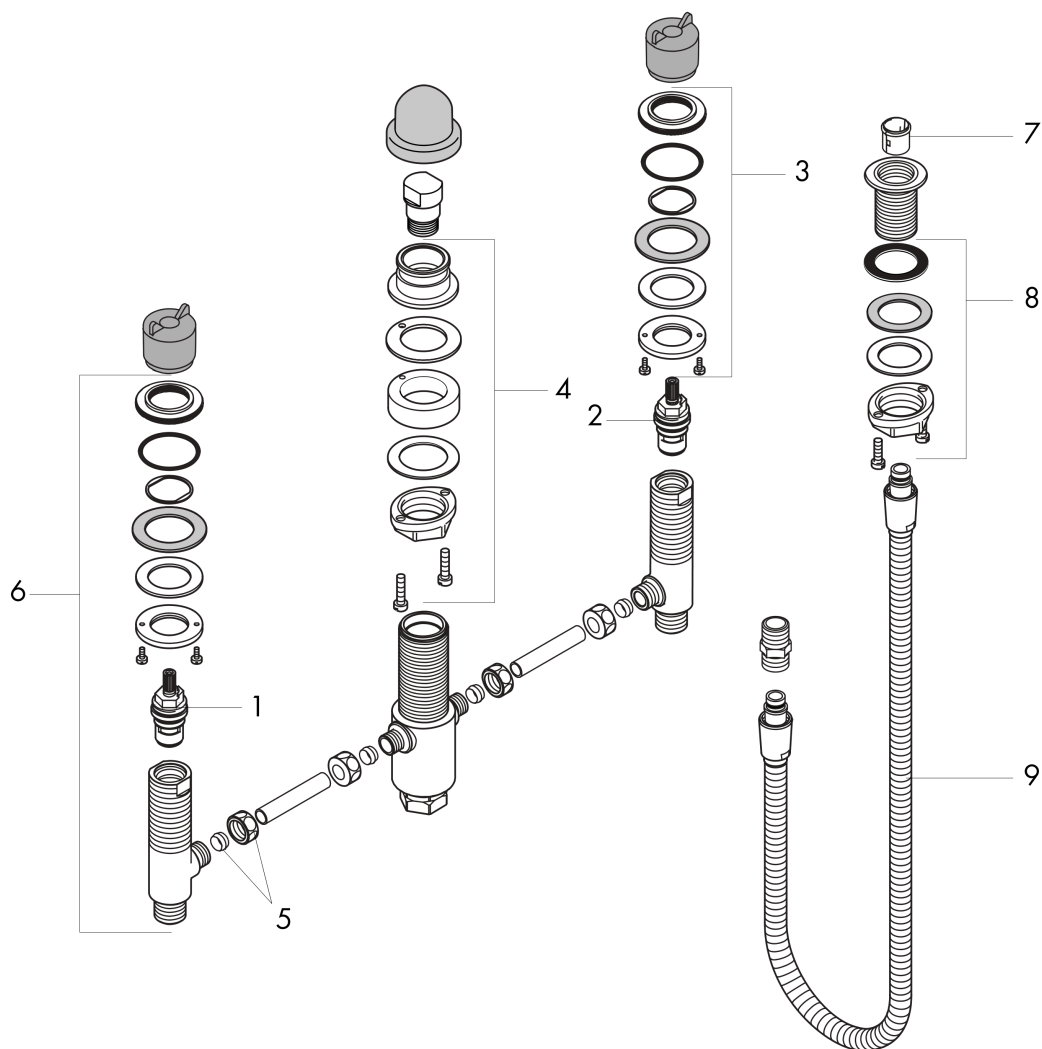

Rough, 4-Hole Roman Tub Set

Finish: Part no. : **06646000**

Description

Features

- Connection thread: 1/2" NPT
- Ceramic valves hot/cold 90°

Item details

List Price \$ 508.00

Compliance / Sustainability

Product image

Scale drawing

Rough, 4-Hole Roman Tub Set
 Finish: Part no. : **06646000**

Exploded drawing

Year of production: >10/03

Rough, 4-Hole Roman Tub Set

Finish: Part no. : **06646000**

Spare parts list

Year of production: >10/03

Pos.	Description	Part no.	Price	PU
1	shut off unit right closing	94009000	-	1
2	shut off unit left closing	94008000	-	1
3	fixing set for shut off unit	88540000	-	1
4	fixing set for 4 hole bath mixer spout	96080000	-	1
5	squeezing connection	88513000	-	1
6	fixing set for shut off unit	96078000	-	1
7	insert for shower holder	96942000	-	1
8	fixing set (Ø 32)	13961000	-	1
9	shower hose	97161000	-	1
a	valve	88503000	-	1