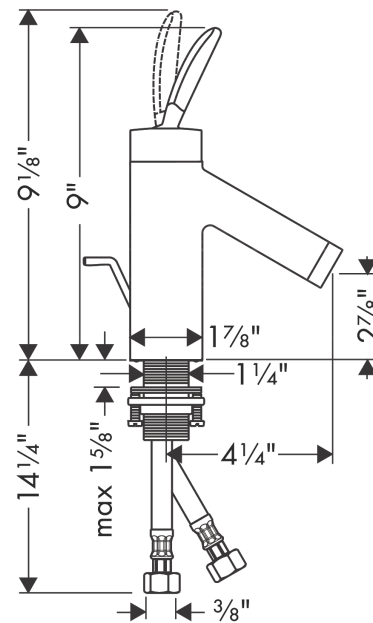

**AXOR Starck Classic**  
**Single-Hole Faucet 70 with Pop-Up Drain, 1.2 GPM**  
 Finish: **brushed gold optic** Part no. : **10010251**

**Description**

**Features**

- Handle variant: pin
- Spray modes: aerated spray
- Max. flow: 1.2 GPM (4.5 L/Min)
- Ceramic cartridge
- Includes pop-up drain

**Item details**

List Price \$ 1,332.00

**Technology**

**Compliance / Sustainability**

**Product image**

**Scale drawing**

**AXOR Starck Classic**  
**Single-Hole Faucet 70 with Pop-Up Drain, 1.2 GPM**  
 Finish: **brushed gold optic** Part no. : **10010251**

Exploded drawing

Year of production: >04/22

**AXOR Starck Classic**  
**Single-Hole Faucet 70 with Pop-Up Drain, 1.2 GPM**  
 Finish: **brushed gold optic** Part no. : **10010251**

## Spare parts list

Year of production: >04/22

Pos.	Description	Part no.	Price	PU
1	flange	96427250	-	1
2	handle	10090000	-	1
3	hollow set screw M4x6	97767000	-	1
4	nut	97157000	-	1
5	O-Ring 30x2	98186000	-	1
6	cartridge, assy	96339000	-	1
7	adapter for cartridge	97396000	-	1
8	O-ring 26x2	98147000	-	1
9	aerator M24x1 (4,5 l/min)	92812250	-	1
10	O-ring 34x4	98155000	-	1
11	fixing set (Ø 32)	13961000	-	1
12	lever collar	97548000	-	1
13	connection hose 18½" M8x0,75 3/8"	96321001	-	1
14	pop up rod	94006250	-	1
a	pop up waste	88509250	-	1