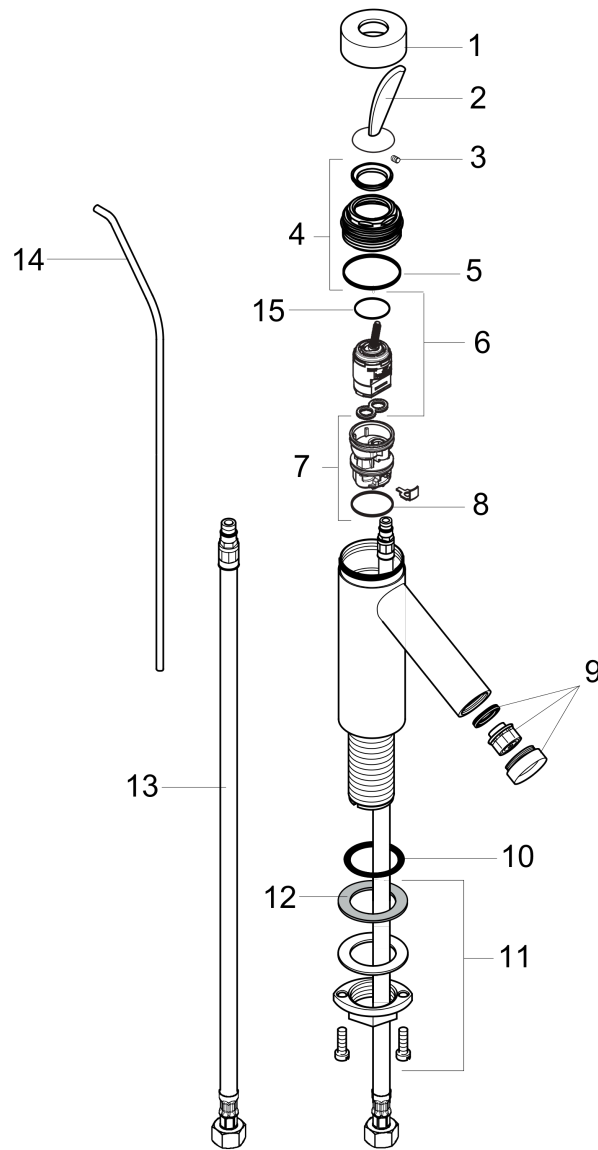

**AXOR Starck Classic**  
**Single-Hole Faucet 70 with Pop-Up Drain, 1.2 GPM**  
 Finish: **brushed gold optic** Part no. : **10010251**

**Description**

**Features**

- Handle variant: pin
- Spray modes: aerated spray
- Max. flow: 1.2 GPM (4.5 L/Min)
- Ceramic cartridge
- Includes pop-up drain

**Item details**

List Price \$ 1,332.00

**Technology**

**Compliance / Sustainability**

**Product image**

**Scale drawing**

**AXOR Starck Classic**  
**Single-Hole Faucet 70 with Pop-Up Drain, 1.2 GPM**  
 Finish: **brushed gold optic** Part no. : **10010251**

Exploded drawing

Year of production: >04/22

**AXOR Starck Classic**  
**Single-Hole Faucet 70 with Pop-Up Drain, 1.2 GPM**  
 Finish: **brushed gold optic** Part no. : **10010251**

## Spare parts list

Year of production: >04/22

Pos.	Description	Part no.	Price	PU
1	flange	96427250	-	1
2	handle	10090000	-	1
3	hollow set screw M4x6	97767000	-	1
4	nut	97157000	-	1
5	O-Ring 30x2	98186000	-	1
6	cartridge, assy	96339000	-	1
7	adapter for cartridge	97396000	-	1
8	O-ring 26x2	98147000	-	1
9	aerator M24x1 (4,5 l/min)	92812250	-	1
10	O-ring 34x4	98155000	-	1
11	fixing set (Ø 32)	13961000	-	1
12	lever collar	97548000	-	1
13	connection hose 18½" M8x0,75 3/8"	96321001	-	1
14	pop up rod	94006250	-	1
a	pop up waste	88509250	-	1