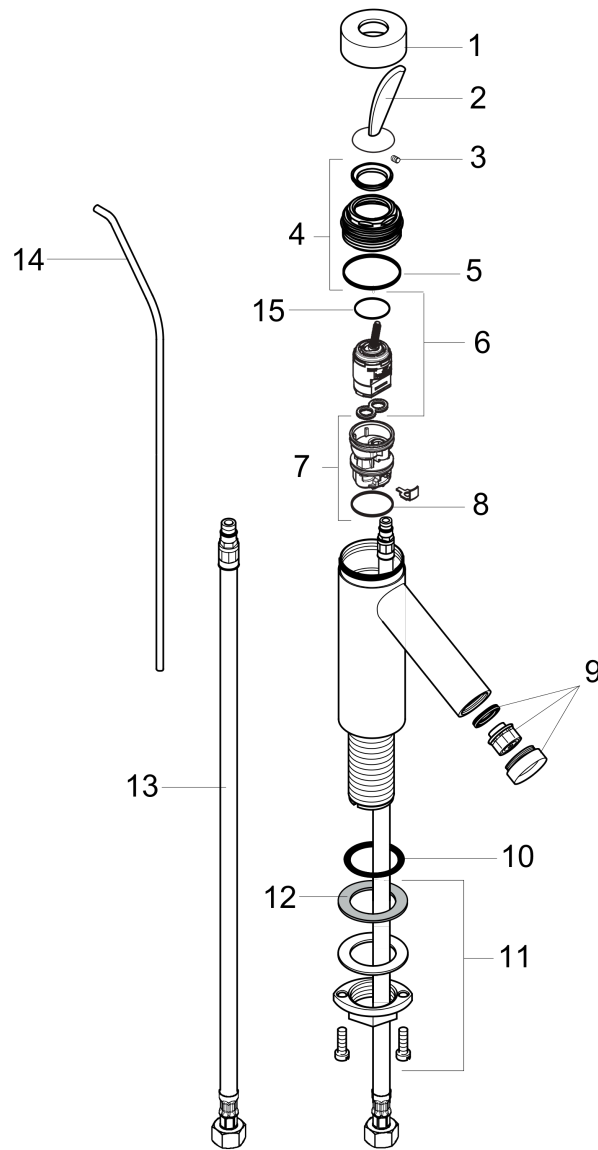

AXOR Starck Classic
Single-Hole Faucet 70 with Pop-Up Drain, 1.2 GPM
 Finish: **brushed black chrome** Part no. : **10010341**

Description

Features

- Handle variant: pin
- Spray modes: aerated spray
- Max. flow: 1.2 GPM (4.5 L/Min)
- Ceramic cartridge
- Includes pop-up drain

Item details

List Price \$ 1,332.00

Technology

Compliance / Sustainability

Product image

Scale drawing

AXOR Starck Classic
Single-Hole Faucet 70 with Pop-Up Drain, 1.2 GPM
 Finish: **brushed black chrome** Part no. : **10010341**

Exploded drawing

Year of production: >03/22

AXOR Starck Classic
Single-Hole Faucet 70 with Pop-Up Drain, 1.2 GPM
 Finish: **brushed black chrome** Part no. : **10010341**

Spare parts list

Year of production: >03/22

Pos.	Description	Part no.	Price	PU
1	flange	96427340	-	1
3	hollow set screw M4x6	97767000	-	1
4	nut	97157000	-	1
5	O-Ring 30x2	98186000	-	1
6	cartridge, assy	96339000	-	1
7	adapter for cartridge	97396000	-	1
8	O-ring 26x2	98147000	-	1
9	aerator M24x1 (4,5 l/min)	92812340	-	1
10	O-ring 34x4	98155000	-	1
11	fixing set (Ø 32)	13961000	-	1
12	lever collar	97548000	-	1
13	connection hose 18½" M8x0,75 3/8"	96321001	-	1
14	pop up rod	94006340	-	1
a	pop up waste	88509340	-	1