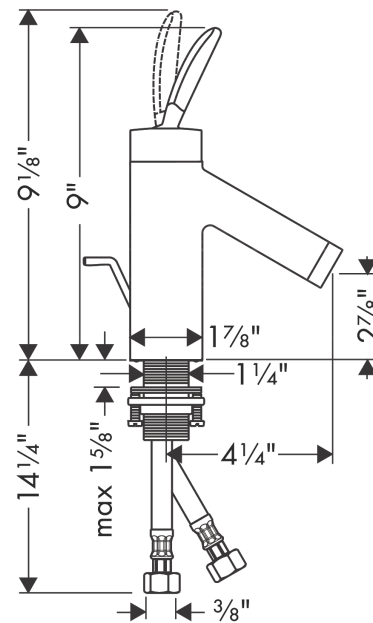

AXOR Starck Classic
Single-Hole Faucet 70 with Pop-Up Drain, 1.2 GPM
 Finish: **brushed black chrome** Part no. : **10010341**

Description

Features

- Handle variant: pin
- Spray modes: aerated spray
- Max. flow: 1.2 GPM (4.5 L/Min)
- Ceramic cartridge
- Includes pop-up drain

Item details

List Price \$ 1,332.00

Technology

Compliance / Sustainability

Product image

Scale drawing

AXOR Starck Classic
Single-Hole Faucet 70 with Pop-Up Drain, 1.2 GPM
 Finish: **brushed black chrome** Part no. : **10010341**

Exploded drawing

Year of production: >03/22

AXOR Starck Classic
Single-Hole Faucet 70 with Pop-Up Drain, 1.2 GPM
 Finish: **brushed black chrome** Part no. : **10010341**

Spare parts list

Year of production: >03/22

Pos.	Description	Part no.	Price	PU
1	flange	96427340	-	1
3	hollow set screw M4x6	97767000	-	1
4	nut	97157000	-	1
5	O-Ring 30x2	98186000	-	1
6	cartridge, assy	96339000	-	1
7	adapter for cartridge	97396000	-	1
8	O-ring 26x2	98147000	-	1
9	aerator M24x1 (4,5 l/min)	92812340	-	1
10	O-ring 34x4	98155000	-	1
11	fixing set (Ø 32)	13961000	-	1
12	lever collar	97548000	-	1
13	connection hose 18½" M8x0,75 3/8"	96321001	-	1
14	pop up rod	94006340	-	1
a	pop up waste	88509340	-	1