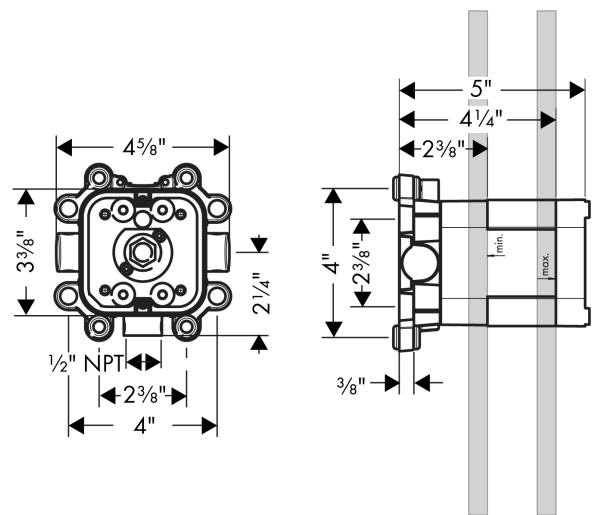

AXOR ShowerSolutions
Rough, Showerhead 240 1-Jet with Showerarm
 Finish: Part no. : **10921181**

Description

Features

- Minimum mounting depth: 2.4"
- Maximum mounting depth: 4.25"
- Connection thread: 1/2" NPT

Item details

List Price \$ 334.00

Compliance / Sustainability

Product image

Scale drawing

AXOR ShowerSolutions
Rough, Showerhead 240 1-Jet with Showerarm
 Finish: Part no. : 10921181

Exploded drawing

Year of production: >12/11

AXOR ShowerSolutions
Rough, Showerhead 240 1-Jet with Showerarm
 Finish: Part no. : **10921181**

Spare parts list

Year of production: >12/11

| Pos. | Description | Part no. | Price | PU |
|------|------------------------|----------|-------|----|
| 1 | sealing foil | 95833000 | - | 1 |
| 2 | flushing unit complete | 95832000 | - | 1 |
| 3 | mounting kit | 97722000 | - | 1 |
| 4 | O-ring 11x2 | 98127000 | - | 1 |