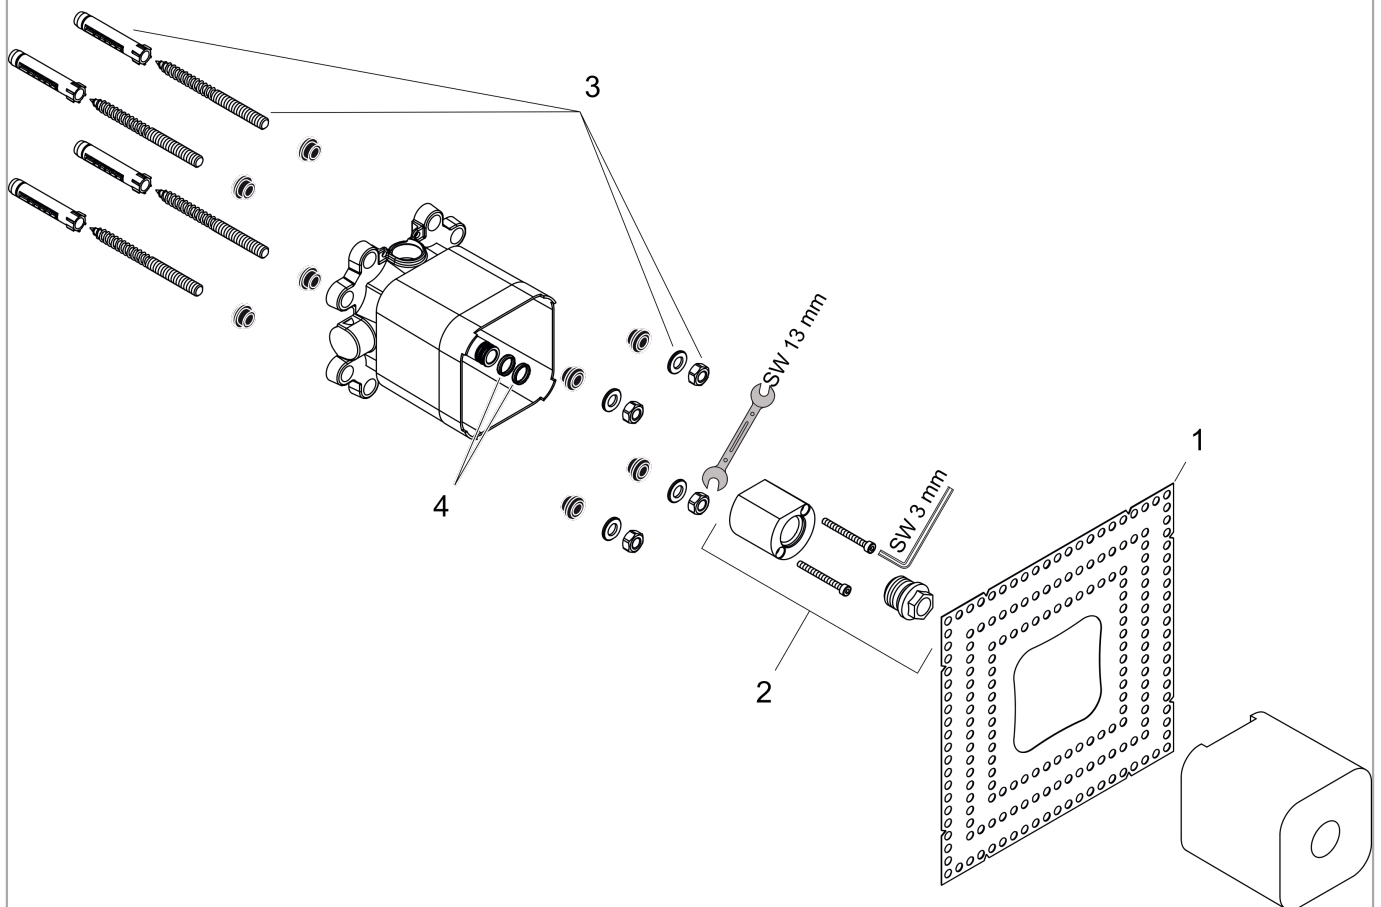

AXOR ShowerSolutions
Rough, Showerhead 240 1-Jet with Showerarm
 Finish: Part no. : **10921181**

Description

Features

- Minimum mounting depth: 2.4"
- Maximum mounting depth: 4.25"
- Connection thread: 1/2" NPT

Item details

List Price \$ 334.00

Compliance / Sustainability

Product image

Scale drawing

AXOR ShowerSolutions
Rough, Showerhead 240 1-Jet with Showerarm
 Finish: Part no. : 10921181

Exploded drawing

Year of production: >12/11

AXOR ShowerSolutions
Rough, Showerhead 240 1-Jet with Showerarm
 Finish: Part no. : **10921181**

Spare parts list

Year of production: >12/11

| Pos. | Description | Part no. | Price | PU |
|------|------------------------|----------|-------|----|
| 1 | sealing foil | 95833000 | - | 1 |
| 2 | flushing unit complete | 95832000 | - | 1 |
| 3 | mounting kit | 97722000 | - | 1 |
| 4 | O-ring 11x2 | 98127000 | - | 1 |