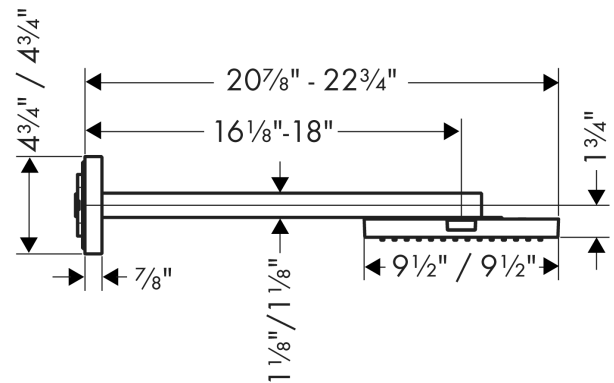

AXOR ShowerSolutions
Showerhead 240 1-Jet with Showerarm Trim, 2.5 GPM
 Finish: **chrome** Part no. : **10925001**

Description

Features

- Consists of: Showerhead, Showerarm, Escutcheon
- Shower head size: 9.44" x 9.44"
- Spray modes: RainAir
- Max. flow: 2.5 GPM (9.5 L/Min)
- 196 spray channels
- Spray face finish: Fully-finished matching spray face
- Spray face removable for cleaning
- Does not include: Rough

Item details

List Price \$ 2,352.00

Technology

Compliance / Sustainability

Product image

Scale drawing

AXOR ShowerSolutions
Showerhead 240 1-Jet with Showerarm Trim, 2.5 GPM
 Finish: **chrome** Part no. : **10925001**

Exploded drawing

Year of production: >01/12

AXOR ShowerSolutions
Showerhead 240 1-Jet with Showerarm Trim, 2.5 GPM
 Finish: **chrome** Part no. : **10925001**

Spare parts list

Year of production: >01/12

Pos.	Description	Part no.	Price	PU
1	shower arm	95891000	-	1
2	escutcheon	95888000	-	1
3	O-ring 36x2	98156000	-	1
4	spray body	95889000	-	1
5	air jet	95802001	-	1
6	decor plate	95890000	-	1