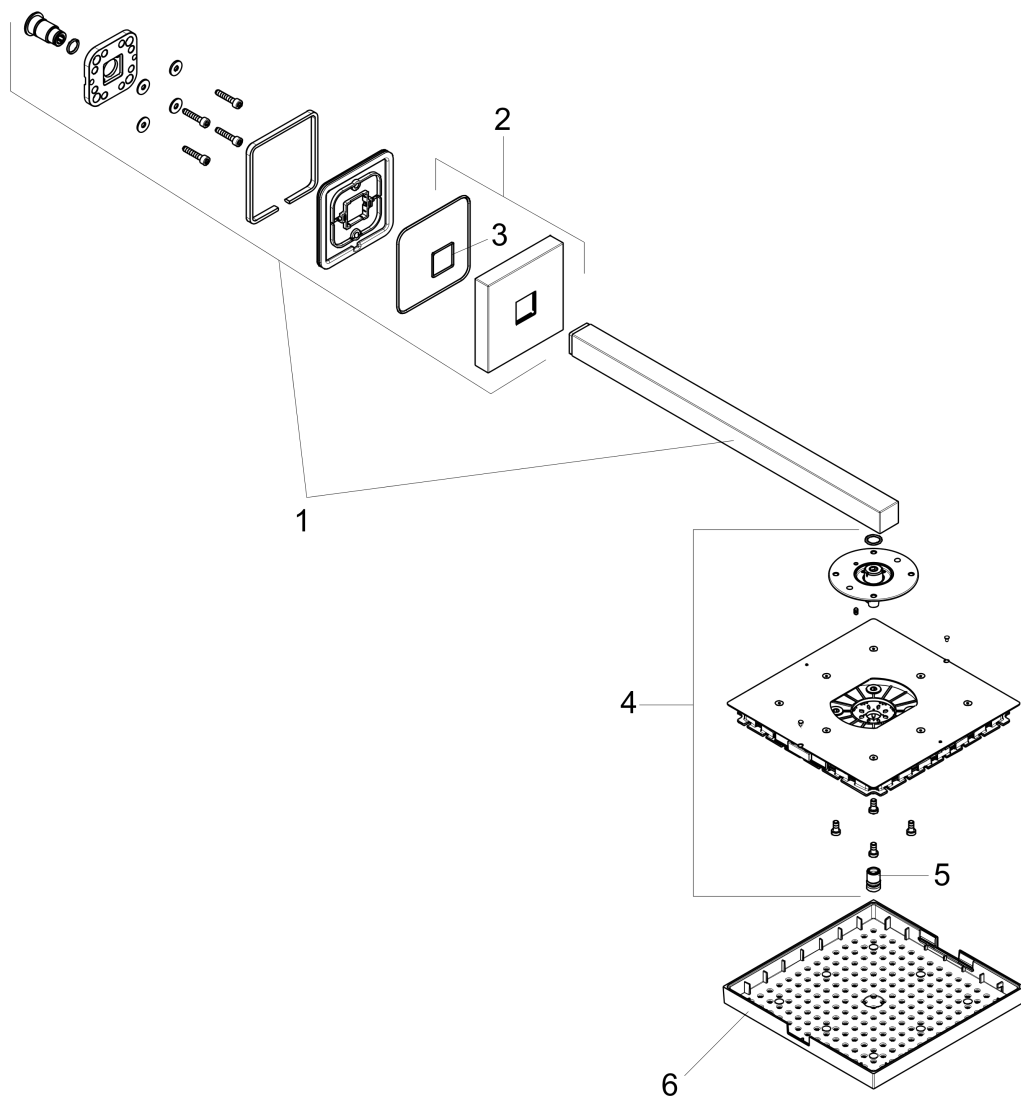

AXOR ShowerSolutions
Showerhead 240 1-Jet with Showerarm Trim, 2.5 GPM
 Finish: **chrome** Part no. : **10925001**

Description

Features

- Consists of: Showerhead, Showerarm, Escutcheon
- Shower head size: 9.44" x 9.44"
- Spray modes: RainAir
- Max. flow: 2.5 GPM (9.5 L/Min)
- 196 spray channels
- Spray face finish: Fully-finished matching spray face
- Spray face removable for cleaning
- Does not include: Rough

Item details

List Price \$ 2,352.00

Technology

Compliance / Sustainability

Product image

Scale drawing

AXOR ShowerSolutions
Showerhead 240 1-Jet with Showerarm Trim, 2.5 GPM
 Finish: **chrome** Part no. : **10925001**

Exploded drawing

Year of production: >01/12

AXOR ShowerSolutions
Showerhead 240 1-Jet with Showerarm Trim, 2.5 GPM
 Finish: **chrome** Part no. : **10925001**

Spare parts list

Year of production: >01/12

Pos.	Description	Part no.	Price	PU
1	shower arm	95891000	-	1
2	escutcheon	95888000	-	1
3	O-ring 36x2	98156000	-	1
4	spray body	95889000	-	1
5	air jet	95802001	-	1
6	decor plate	95890000	-	1