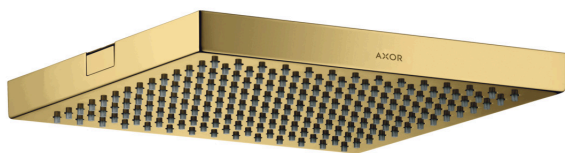

AXOR ShowerSolutions
Showerhead 240 1-Jet, 2.5 GPM
 Finish: **polished gold optic** Part no. : **10926991**

Description

Features

- Shower head size: 9.44" x 9.44"
- Spray modes: RainAir
- Max. flow: 2.5 GPM (9.5 L/Min)
- 196 spray channels
- Spray face finish: Fully-finished matching spray face
- Spray face removable for cleaning

Item details

List Price \$ 2,436.00

Technology

Compliance / Sustainability

Product image

Scale drawing