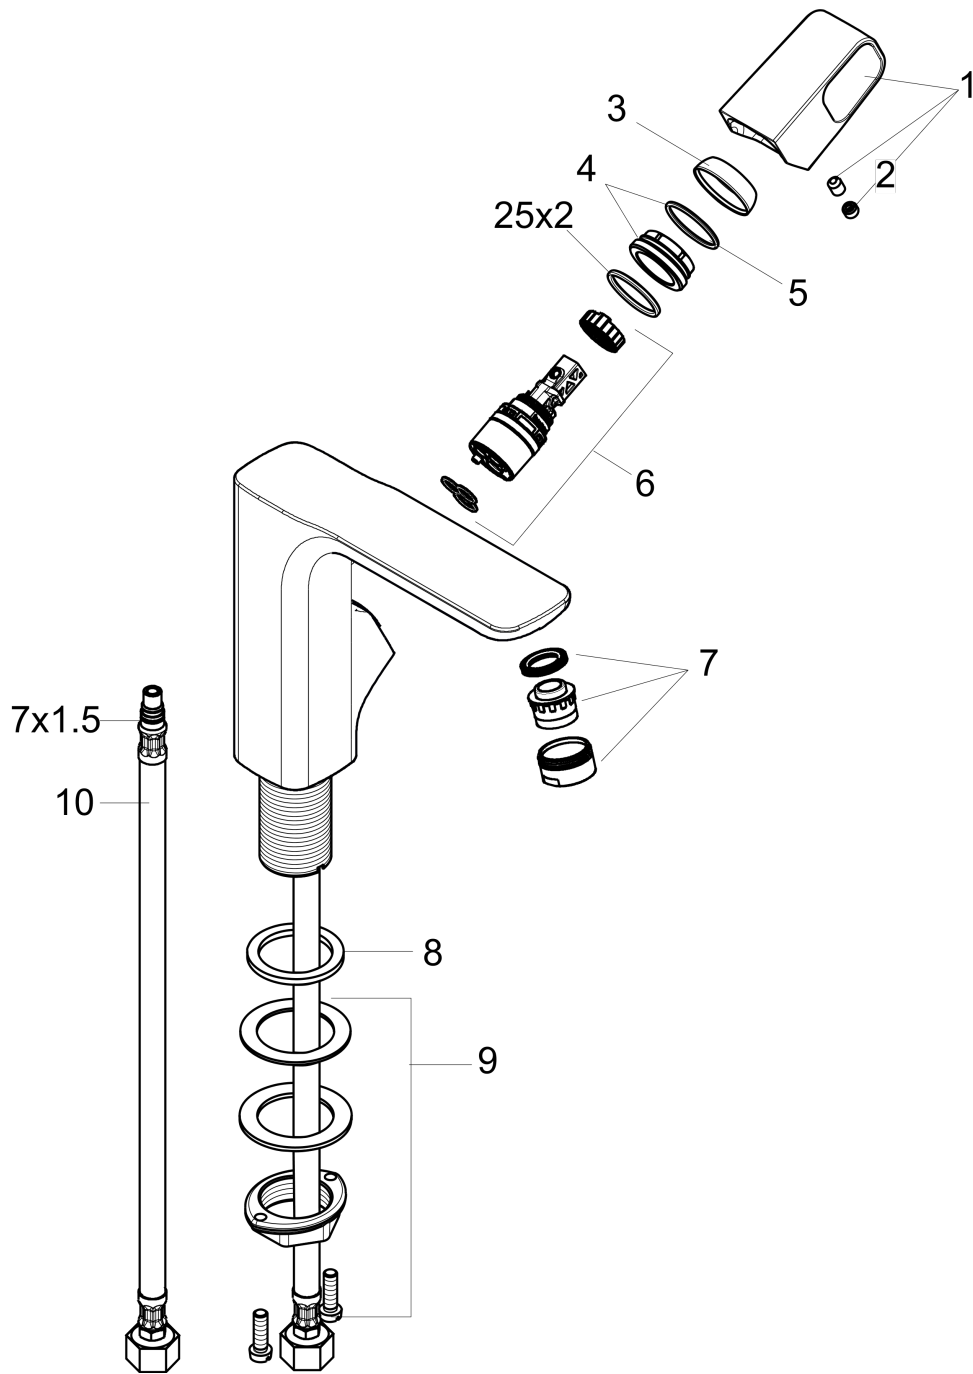

AXOR Urquiola
Single-Hole Faucet 280, 1.2 GPM, without Pop-up Drain
 Finish: **chrome** Part no. : **11035001**

Description

Features

- Handle variant: Lever
- Spray modes: aerated spray
- Max. flow: 1.2 GPM (4.5 L/Min)
- Ceramic cartridge

Item details

List Price \$ 1,786.00

Technology

Compliance / Sustainability

Product image

Scale drawing

AXOR Urquiola
Single-Hole Faucet 280, 1.2 GPM, without Pop-up Drain
 Finish: **chrome** Part no. : **11035001**

Exploded drawing

Year of production: >07/16

AXOR Urquiola
Single-Hole Faucet 280, 1.2 GPM, without Pop-up Drain
 Finish: **chrome** Part no. : **11035001**

Spare parts list

Year of production: >07/16

Pos.	Description	Part no.	Price	PU
1	handle	11093000	-	1
2	screw cover	96338000	-	1
3	flange	98863000	-	1
4	nut	95178000	-	1
5	O-Ring 22x2	98185000	-	1
6	cartridge, assy	95973001	-	1
7	aerator M24x1 (4,5 l/min)	92877000	-	1
8	flat seal	98749000	-	1
9	fixing set (Ø 32)	13961000	-	1
10	connection hose 23½" M8x0,75 3/8"	98600001	-	1