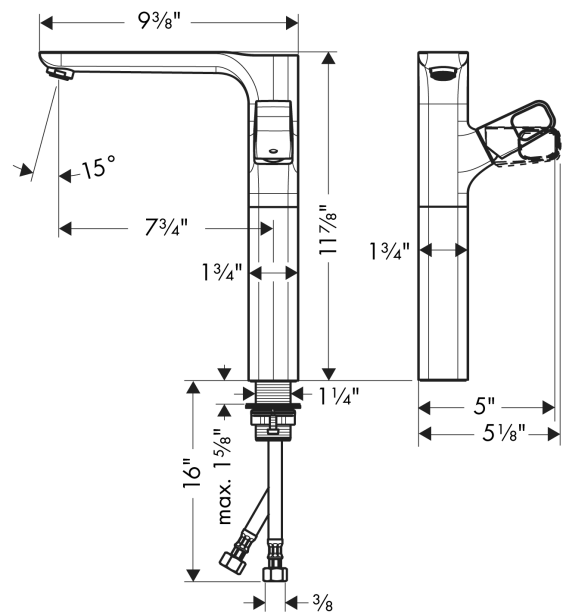

AXOR Urquiola
Single-Hole Faucet 280, 1.2 GPM, without Pop-up Drain
 Finish: **chrome** Part no. : **11035001**

Description

Features

- Handle variant: Lever
- Spray modes: aerated spray
- Max. flow: 1.2 GPM (4.5 L/Min)
- Ceramic cartridge

Item details

List Price \$ 1,786.00

Technology

Compliance / Sustainability

Product image

Scale drawing

AXOR Urquiola
Single-Hole Faucet 280, 1.2 GPM, without Pop-up Drain
 Finish: **chrome** Part no. : **11035001**

Exploded drawing

Year of production: >07/16

AXOR Urquiola
Single-Hole Faucet 280, 1.2 GPM, without Pop-up Drain
 Finish: **chrome** Part no. : **11035001**

Spare parts list

Year of production: >07/16

Pos.	Description	Part no.	Price	PU
1	handle	11093000	-	1
2	screw cover	96338000	-	1
3	flange	98863000	-	1
4	nut	95178000	-	1
5	O-Ring 22x2	98185000	-	1
6	cartridge, assy	95973001	-	1
7	aerator M24x1 (4,5 l/min)	92877000	-	1
8	flat seal	98749000	-	1
9	fixing set (Ø 32)	13961000	-	1
10	connection hose 23½" M8x0,75 3/8"	98600001	-	1