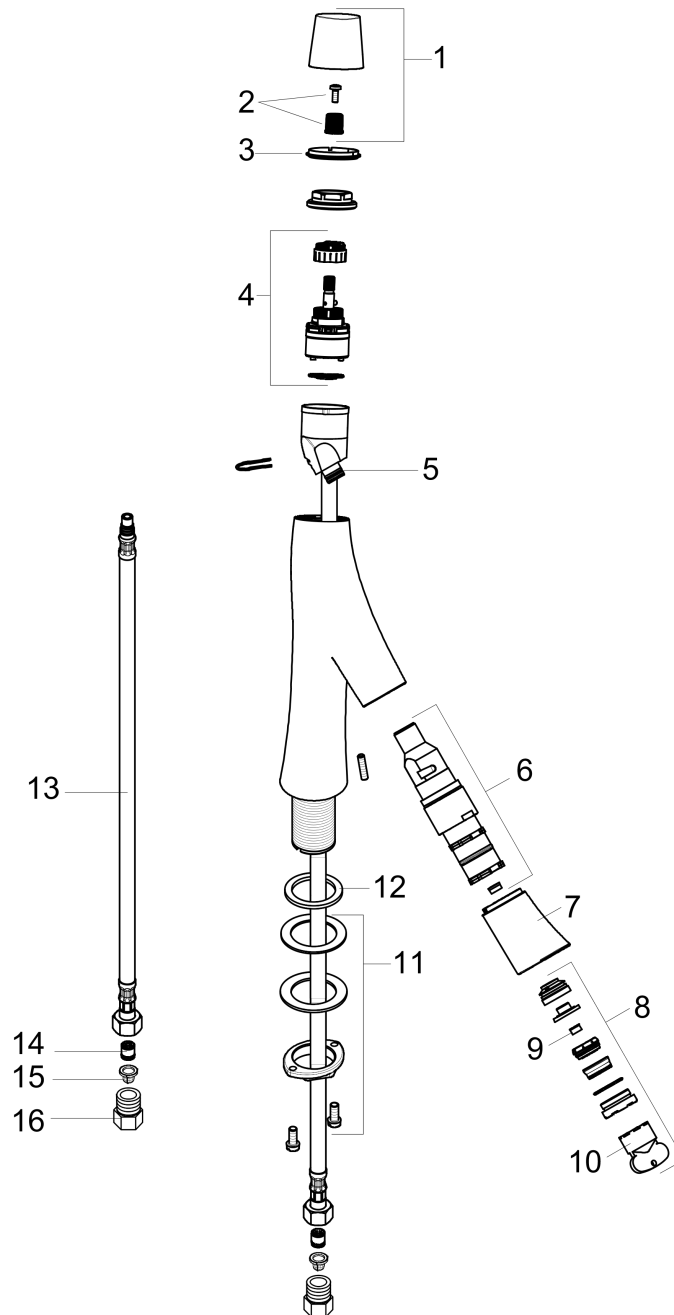

**AXOR Starck Organic**  
**2-Handle Faucet 80, 1.2 GPM, without Pop-up Drain**  
 Finish: **chrome** Part no. : **12011001**

**Description**

**Features**

- Handle variant: Cylinder
- Spray modes: Shower spray pattern
- Max. flow: 0.9 GPM (3.4 L/Min)
- Flow boost setting: 1.2 GPM (4.5 L/Min)
- Ceramic cartridge for volume control
- Ceramic cartridge for temperature control
- Separate controls for temperature and volume

**Item details**

List Price \$ 866.00

**Technology**

**Compliance / Sustainability**

**Product image**

**Scale drawing**

**AXOR Starck Organic**  
**2-Handle Faucet 80, 1.2 GPM, without Pop-up Drain**  
 Finish: **chrome** Part no. : **12011001**

Exploded drawing

Year of production: >07/16

**AXOR Starck Organic**  
**2-Handle Faucet 80, 1.2 GPM, without Pop-up Drain**  
 Finish: **chrome** Part no. : **12011001**

## Spare parts list

Year of production: >07/16

Pos.	Description	Part no.	Price	PU
1	handle	98296000	-	1
2	handle fixing set	98932000	-	1
3	color-ring cold / hot water	98304000	-	1
4	cartridge, assy	98303000	-	1
5	O-ring 11x1,5	98385000	-	1
6	shut off cartridge	98301000	-	1
7	spout cpl.	98297000	-	1
8	spray former	98299000	-	1
9	flow limiter (4 l/min)	92491000	-	1
10	special tool	95158000	-	1
11	fixing set (Ø 32)	13961000	-	1
12	flat seal	98749000	-	1
13	connection hose 600 mm M8x0,75 G3/8	95664000	-	1
14	non return valve DW 10	96456000	-	1
15	filter packing	95291000	-	1
16	adapter for connection hose	88802000	-	1
a	pop up waste	88509000	-	1