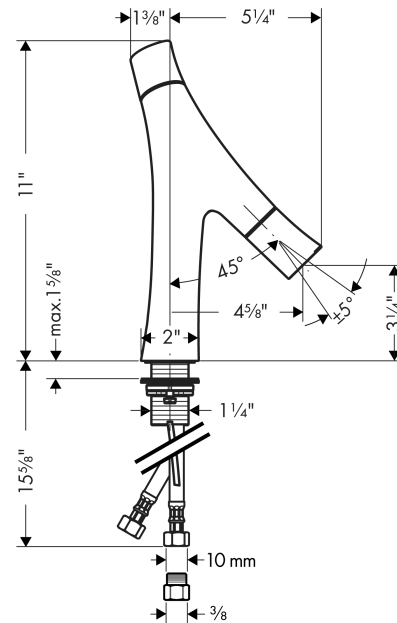

**AXOR Starck Organic**  
**2-Handle Faucet 80, 1.2 GPM, without Pop-up Drain**  
 Finish: **chrome** Part no. : **12011001**

**Description**

**Features**

- Handle variant: Cylinder
- Spray modes: Shower spray pattern
- Max. flow: 0.9 GPM (3.4 L/Min)
- Flow boost setting: 1.2 GPM (4.5 L/Min)
- Ceramic cartridge for volume control
- Ceramic cartridge for temperature control
- Separate controls for temperature and volume

**Item details**

List Price \$ 866.00

**Technology**

**Compliance / Sustainability**

**Product image**

**Scale drawing**

**AXOR Starck Organic**  
**2-Handle Faucet 80, 1.2 GPM, without Pop-up Drain**  
 Finish: **chrome** Part no. : **12011001**

Exploded drawing

Year of production: >07/16

**AXOR Starck Organic**  
**2-Handle Faucet 80, 1.2 GPM, without Pop-up Drain**  
 Finish: **chrome** Part no. : **12011001**

## Spare parts list

Year of production: >07/16

Pos.	Description	Part no.	Price	PU
1	handle	98296000	-	1
2	handle fixing set	98932000	-	1
3	color-ring cold / hot water	98304000	-	1
4	cartridge, assy	98303000	-	1
5	O-ring 11x1,5	98385000	-	1
6	shut off cartridge	98301000	-	1
7	spout cpl.	98297000	-	1
8	spray former	98299000	-	1
9	flow limiter (4 l/min)	92491000	-	1
10	special tool	95158000	-	1
11	fixing set (Ø 32)	13961000	-	1
12	flat seal	98749000	-	1
13	connection hose 600 mm M8x0,75 G3/8	95664000	-	1
14	non return valve DW 10	96456000	-	1
15	filter packing	95291000	-	1
16	adapter for connection hose	88802000	-	1
a	pop up waste	88509000	-	1