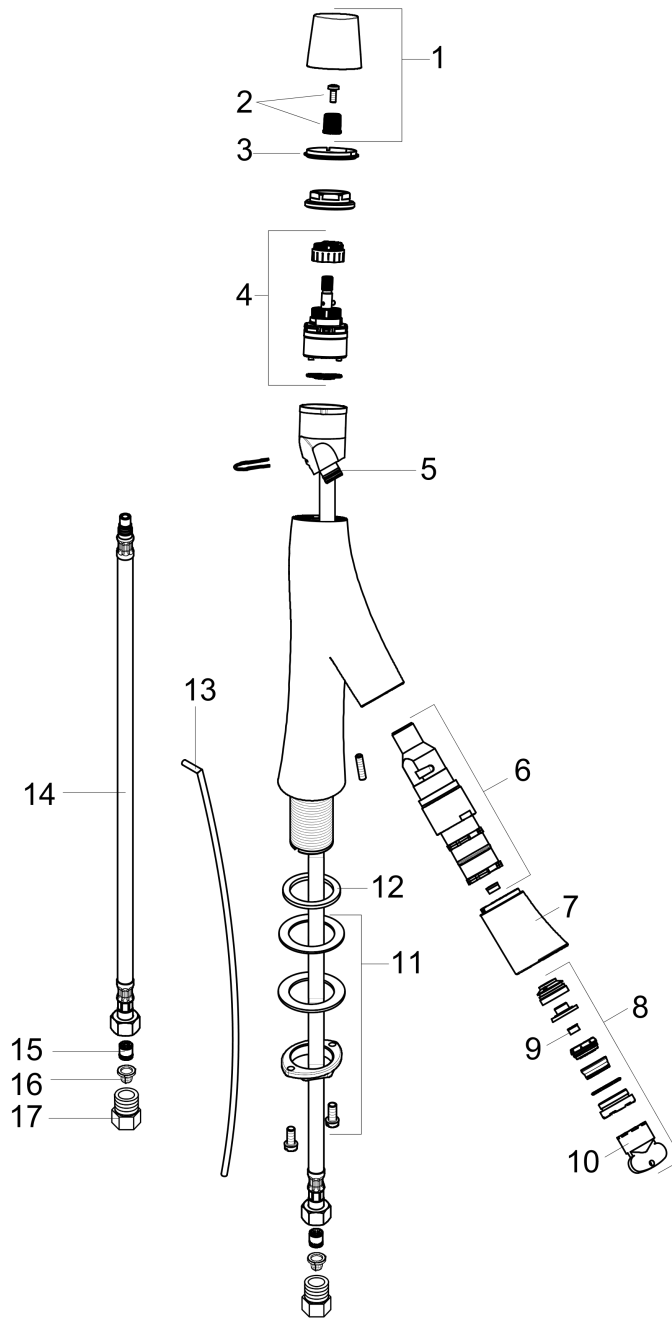

**AXOR Starck Organic**  
**2-Handle Faucet 50 with Pop-Up Drain, 1.2 GPM**  
 Finish: **chrome** Part no. : **12014001**

**Description**

**Features**

- Handle variant: Cylinder
- Spray modes: Shower spray pattern
- Max. flow: 0.9 GPM (3.4 L/Min)
- Flow boost setting: 1.2 GPM (4.5 L/Min)
- Ceramic cartridge for volume control
- Ceramic cartridge for temperature control
- Separate controls for temperature and volume
- Includes pop-up drain

**Item details**

List Price \$ 866.00

**Technology**

**Compliance / Sustainability**

**Product image**

**Scale drawing**

**AXOR Starck Organic**  
**2-Handle Faucet 50 with Pop-Up Drain, 1.2 GPM**  
 Finish: **chrome** Part no. : **12014001**

Exploded drawing

Year of production: >07/16

**AXOR Starck Organic**  
**2-Handle Faucet 50 with Pop-Up Drain, 1.2 GPM**  
 Finish: **chrome** Part no. : **12014001**

## Spare parts list

Year of production: >07/16

Pos.	Description	Part no.	Price	PU
1	handle	98296000	-	1
2	handle fixing set	98932000	-	1
3	color-ring cold / hot water	98304000	-	1
4	cartridge, assy	98303000	-	1
5	O-ring 11x1,5	98385000	-	1
6	shut off cartridge	98302000	-	1
7	spout cpl.	98297000	-	1
8	spray former	98299000	-	1
9	flow limiter (4 l/min)	92491000	-	1
10	special tool	95158000	-	1
11	flat seal	98749000	-	1
12	fixing set (Ø 32)	13961000	-	1
13	pull rod	97158000	-	1
14	connection hose 600 mm M8x0,75 G3/8	95664000	-	1
15	non return valve DW 10	96456000	-	1
16	filter packing	95291000	-	1
17	adapter for connection hose	88802000	-	1
a	pop up waste	88509000	-	1