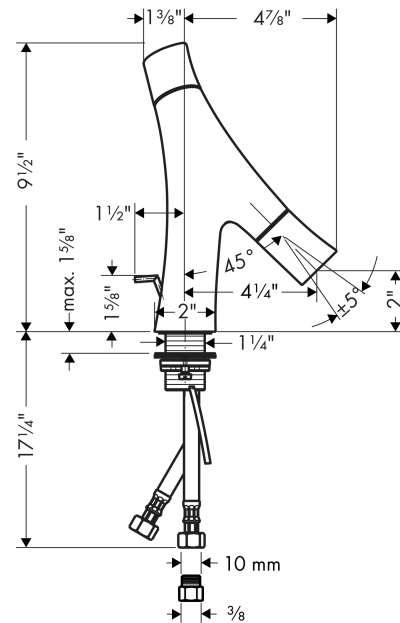

**AXOR Starck Organic**  
**2-Handle Faucet 50 with Pop-Up Drain, 1.2 GPM**  
 Finish: **chrome** Part no. : **12014001**

**Description**

**Features**

- Handle variant: Cylinder
- Spray modes: Shower spray pattern
- Max. flow: 0.9 GPM (3.4 L/Min)
- Flow boost setting: 1.2 GPM (4.5 L/Min)
- Ceramic cartridge for volume control
- Ceramic cartridge for temperature control
- Separate controls for temperature and volume
- Includes pop-up drain

**Item details**

List Price \$ 866.00

**Technology**

**Compliance / Sustainability**

**Product image**

**Scale drawing**

**AXOR Starck Organic**  
**2-Handle Faucet 50 with Pop-Up Drain, 1.2 GPM**  
 Finish: **chrome** Part no. : **12014001**

Exploded drawing

Year of production: >07/16

**AXOR Starck Organic**  
**2-Handle Faucet 50 with Pop-Up Drain, 1.2 GPM**  
 Finish: **chrome** Part no. : **12014001**

## Spare parts list

Year of production: >07/16

Pos.	Description	Part no.	Price	PU
1	handle	98296000	-	1
2	handle fixing set	98932000	-	1
3	color-ring cold / hot water	98304000	-	1
4	cartridge, assy	98303000	-	1
5	O-ring 11x1,5	98385000	-	1
6	shut off cartridge	98302000	-	1
7	spout cpl.	98297000	-	1
8	spray former	98299000	-	1
9	flow limiter (4 l/min)	92491000	-	1
10	special tool	95158000	-	1
11	flat seal	98749000	-	1
12	fixing set (Ø 32)	13961000	-	1
13	pull rod	97158000	-	1
14	connection hose 600 mm M8x0,75 G3/8	95664000	-	1
15	non return valve DW 10	96456000	-	1
16	filter packing	95291000	-	1
17	adapter for connection hose	88802000	-	1
a	pop up waste	88509000	-	1