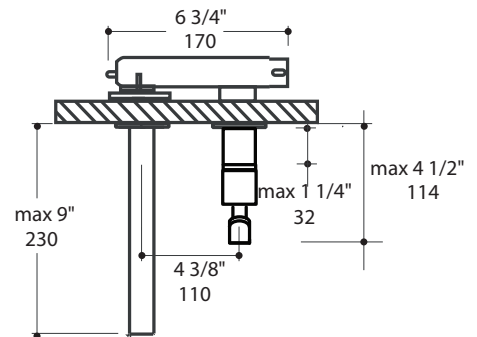

Specifications:

Installation:	wall mount, single lever
Exterior Dimensions:	SPOUT: 9"
Material:	solid brass construction
Water use:	1.2 GPM
Pop-up:	N/A
Finishes:	CR - polished chrome
Cutout Size:	∅ 1 1/4" handle, ∅ 1 3/4" spout
Accessories included:	Drain #7100-16OF European click-clack drain
Fittings included:	Rough-in #13012L-B and trim #13012L-A

Features:

- Wall-mount two-hole faucet with one lever handle on right, no backplate
- Open spout features a natural water flow
- Brass construction with single ceramic disc cartridge
- Includes rough-in and trim

LACAVA reserves the right to revise any dimension or information on this sheet without notice. Dimensions are nominal and may vary within an industry accepted tolerance of 1/4". Drawings provided herein are meant to give the user an idea of the product and are not made to scale. Location of plumbing is meant for reference, your specific application may vary.