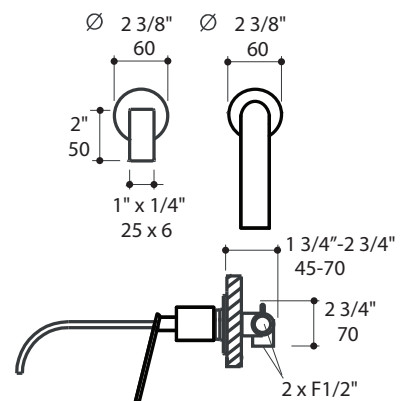

Specifications:

Installation:	wall mount, single lever
Exterior Dimensions:	SPOUT: 9"
Material:	solid brass construction
Water use:	1.2 GPM
Pop-up:	N/A
Finishes:	CR - polished chrome
Cutout Size:	∅ 1 1/4" handle, ∅ 1 3/4" spout
Accessories included:	Drain #7100-16OF European click-clack drain
Fittings included:	Rough-in #13012L-B and trim #13012L-A

Features:

- Wall-mount two-hole faucet with one lever handle on right, no backplate
- Open spout features a natural water flow
- Brass construction with single ceramic disc cartridge
- Includes rough-in and trim

LACAVA reserves the right to revise any dimension or information on this sheet without notice. Dimensions are nominal and may vary within an industry accepted tolerance of 1/4". Drawings provided herein are meant to give the user an idea of the product and are not made to scale. Location of plumbing is meant for reference, your specific application may vary.