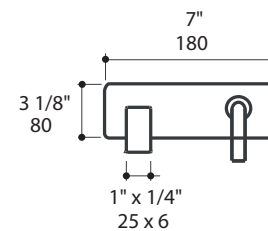

Specifications:

Installation:	wall mount, single lever
Exterior Dimensions:	SPOUT: 9"
Material:	solid brass construction
Water use:	1.2 GPM
Pop-up:	N/A
Finishes:	CR - polished chrome
Cutout Size:	∅ 1 1/4" handle, ∅ 1 3/4" spout
Accessories included:	Drain #7100-16OF European click-clack drain
Fittings included:	Rough in #13013L-B and trim #13013L-A

Features:

- Wall-mount two-hole faucet with backplate and one lever handle on right
- Open spout features a natural water flow
- Brass construction with single ceramic disc cartridge
- Includes rough-in and trim

LACAVA reserves the right to revise any dimension or information on this sheet without notice. Dimensions are nominal and may vary within an industry accepted tolerance of 1/4". Drawings provided herein are meant to give the user an idea of the product and are not made to scale. Location of plumbing is meant for reference, your specific application may vary.