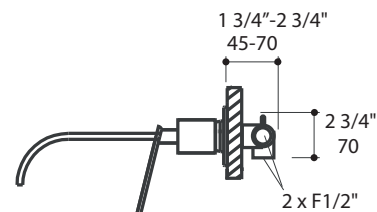

Specifications:

Installation:	wall mount, single lever
Exterior Dimensions:	SPOUT: 9"
Material:	solid brass construction
Water use:	1.2 GPM
Pop-up:	N/A
Finishes:	CR - polished chrome
Cutout Size:	∅ 1 1/4" handle, ∅ 1 3/4" spout
Accessories included:	Drain #7100-16OF European click-clack drain
Fittings included:	Rough in #13013L-B and trim #13013L-A

Features:

- Wall-mount two-hole faucet with backplate and one lever handle on right
- Open spout features a natural water flow
- Brass construction with single ceramic disc cartridge
- Includes rough-in and trim

LACAVA reserves the right to revise any dimension or information on this sheet without notice. Dimensions are nominal and may vary within an industry accepted tolerance of 1/4". Drawings provided herein are meant to give the user an idea of the product and are not made to scale. Location of plumbing is meant for reference, your specific application may vary.