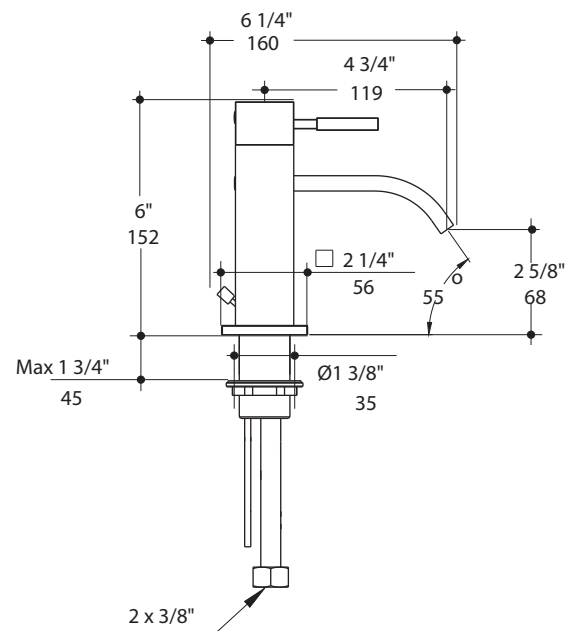

Specifications:

Installation:	deck mount 1-hole, single lever
Exterior Dimensions:	H: 6" SPOUT: 4 3/4"
Material:	solid brass construction
Water use:	1 GPM
Pop-up:	yes
Finishes:	CR - polished chrome NI - brushed nickel
Cutout Size:	Ø 1 3/8"
Accessories included:	24" flexible hot/cold water supply lines and pop-up drain assembly

Features:

- Open spout features a natural water flow
- Complements the Kubista collection

Codes + Standards:

- Meets and exceeds applicable national codes and standards
 - ASME A112.18.1/CSA B125.1
 - NSF/ANSI/CAN61
 - NSF/ANSI/CAN372
 - CalGreen/CEC
- Meets and exceeds applicable national codes and standards

ADA compliant when installed to specific requirements of this regulation

Recommended Items:

- Replacement parts:
 - R13010 ceramic disc cartridge
 - R1410R replacement water regulating insert
- European drain with overflow
 - 7100-12 pop-up drain

LACAVA reserves the right to revise any dimension or information on this sheet without notice. Dimensions are nominal and may vary within an industry accepted tolerance of 1/4". Drawings provided herein are meant to give the user an idea of the product and are not made to scale. Location of plumbing is meant for reference, your specific application may vary.