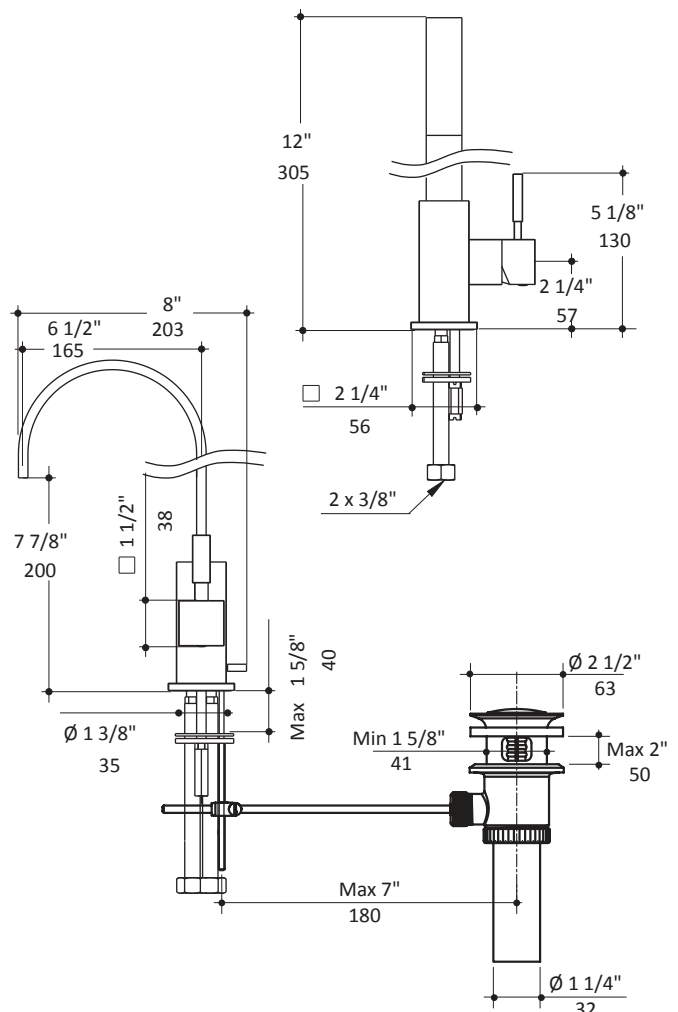

## Specifications:

<b>Installation:</b>	deck mount 1-hole, single lever
<b>Exterior Dimensions:</b>	H: 12" SPOUT: 6 1/2"
<b>Material:</b>	solid brass construction
<b>Water use:</b>	1.2 GPM
<b>Pop-up:</b>	yes
<b>Finishes:</b>	CR - polished chrome NI - brushed nickel
<b>Cutout Size:</b>	Ø 1 3/8"
<b>Accessories included:</b>	24" flexible hot/cold water supply lines, pop-up drain

## Recommended Items:

- Replacement parts:
  - R1514-23 ceramic disc cartridge
- European drain with overflow
  - 7100-16OF click-clack drain
  - 7100-13OF grid drain
  - 7100-12 pop-up drain

LACAVA reserves the right to revise any dimension or information on this sheet without notice. Dimensions are nominal and may vary within an industry accepted tolerance of 1/4". Drawings provided herein are meant to give the user an idea of the product and are not made to scale. Location of plumbing is meant for reference, your specific application may vary. Revised: 05/21/2024