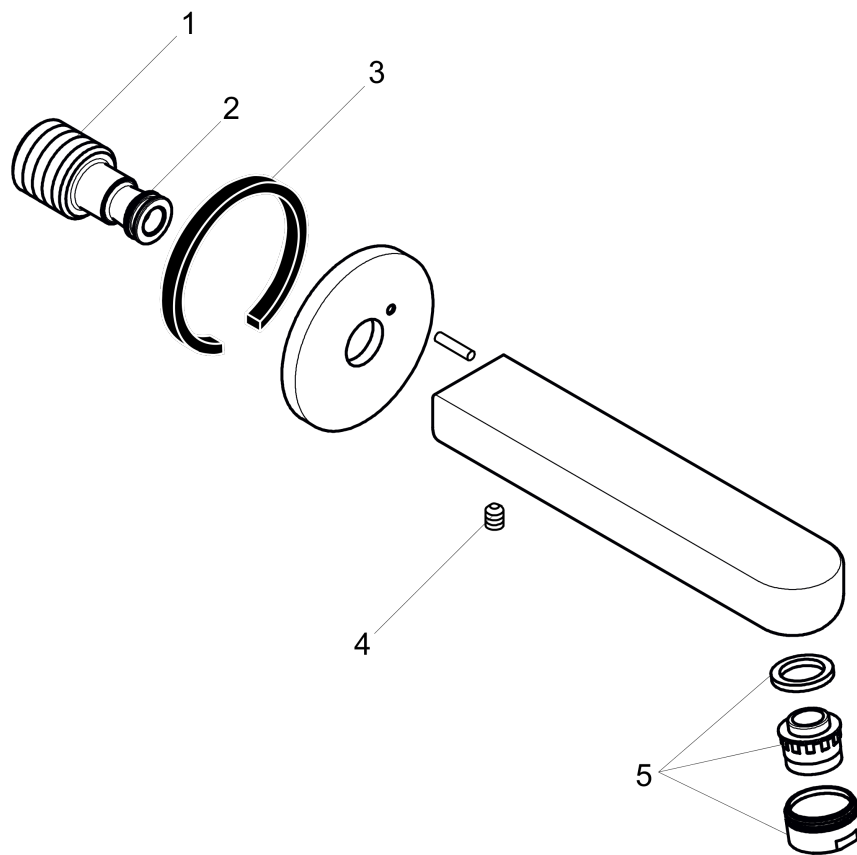

Metris S

Tub Spout 9"

Finish: **brushed nickel** Part no. : **14421821**

Description

Features

- Solid Brass
- Includes: 1/2" female and 3/4" male adaptor

Item details

List Price \$ 354.00

Compliance / Sustainability

Product image

Scale drawing

Metris S

Tub Spout 9"

Finish: **brushed nickel**

Part no. : **14421821**

Exploded drawing

Year of production: **>04/10**

Metris S

Tub Spout 9"

Finish: **brushed nickel** Part no. : **14421821**

Spare parts list

Year of production: >04/10

Pos.	Description	Part no.	Price	PU
1	connecting thread	95658001	-	1
2	O-ring 13x2	98128000	-	1
3	seal	97530000	-	1
4	hollow set screw M6x8	97810000	-	1
5	aerator M24x1 (25 l/min)	13914820	-	1