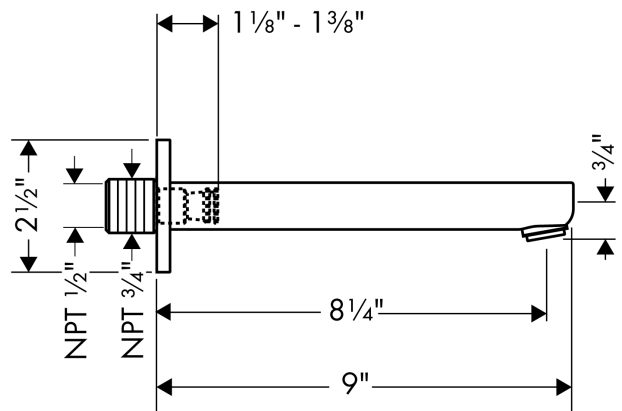

Metris S

Tub Spout 9"

Finish: **brushed nickel** Part no. : **14421821**

Description

Features

- Solid Brass
- Includes: 1/2" female and 3/4" male adaptor

Item details

List Price \$ 354.00

Compliance / Sustainability

Product image

Scale drawing

Metris S

Tub Spout 9"

Finish: **brushed nickel**

Part no. : **14421821**

Exploded drawing

Year of production: **>04/10**

Metris S

Tub Spout 9"

Finish: **brushed nickel** Part no. : **14421821**

Spare parts list

Year of production: >04/10

Pos.	Description	Part no.	Price	PU
1	connecting thread	95658001	-	1
2	O-ring 13x2	98128000	-	1
3	seal	97530000	-	1
4	hollow set screw M6x8	97810000	-	1
5	aerator M24x1 (25 l/min)	13914820	-	1