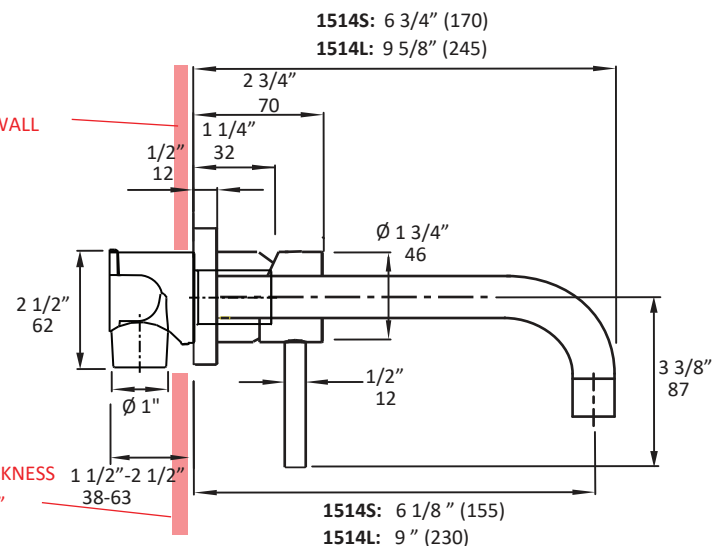

Specifications:

Installation:	wall mount, single lever handle
Exterior dimensions:	H: 3 3/8" SPOUT: 6 1/8" (1514S) or 9" (1514L)
Material:	solid brass construction
Water use:	1.2 GPM
Pop-up:	N/A
Finishes:	CR - polished chrome PN - polished nickel NI - brushed nickel BG - brushed gold 44 - matte black
Cutout size:	Ø 1 3/4" handle, Ø 1 3/4" spout
Accessories included:	European click-clack drain # 7100-16OF
Fittings included:	Rough-in # 1514/1814.1-B and trim # 1514S-A or 1514L-A

Features:

- 1514S - 6" spout
- 1514L - 9" spout
- ceramic disk cartridge
- complements the Cigno Collection
- 1" extension kit with progressive cartridge available

Codes + Standards:

- Meets and exceeds applicable national codes and standards
 - ASME A112.18.1/CSA B125.1
 - NSF/ANSI/CAN61
 - NSF/ANSI/CAN372
 - CalGreen/CEC
- Compliant with California AB-100

LACAVA reserves the right to revise any dimension or information on this sheet without notice. Dimensions are nominal and may vary within an industry accepted tolerance of 1/4". Drawings provided herein are meant to give the user an idea of the product and are not made to scale. Location of plumbing is meant for reference, your specific application may vary.