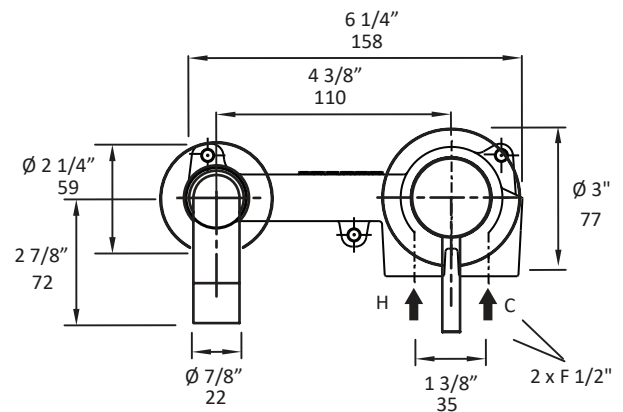

Specifications:

Installation:	wall mount, single lever handle
Exterior dimensions:	H: 3 3/8" SPOUT: 6 1/8" (1514S) or 9" (1514L)
Material:	solid brass construction
Water use:	1.2 GPM
Pop-up:	N/A
Finishes:	CR - polished chrome PN - polished nickel NI - brushed nickel BG - brushed gold 44 - matte black
Cutout size:	Ø 1 3/4" handle, Ø 1 3/4" spout
Accessories included:	European click-clack drain # 7100-16OF
Fittings included:	Rough-in # 1514/1814.1-B and trim # 1514S-A or 1514L-A

Features:

- 1514S - 6" spout
- 1514L - 9" spout
- ceramic disk cartridge
- complements the Cigno Collection
- 1" extension kit with progressive cartridge available

Codes + Standards:

- Meets and exceeds applicable national codes and standards
 - ASME A112.18.1/CSA B125.1
 - NSF/ANSI/CAN61
 - NSF/ANSI/CAN372
 - CalGreen/CEC
- Compliant with California AB-100

LACAVA reserves the right to revise any dimension or information on this sheet without notice. Dimensions are nominal and may vary within an industry accepted tolerance of 1/4". Drawings provided herein are meant to give the user an idea of the product and are not made to scale. Location of plumbing is meant for reference, your specific application may vary.