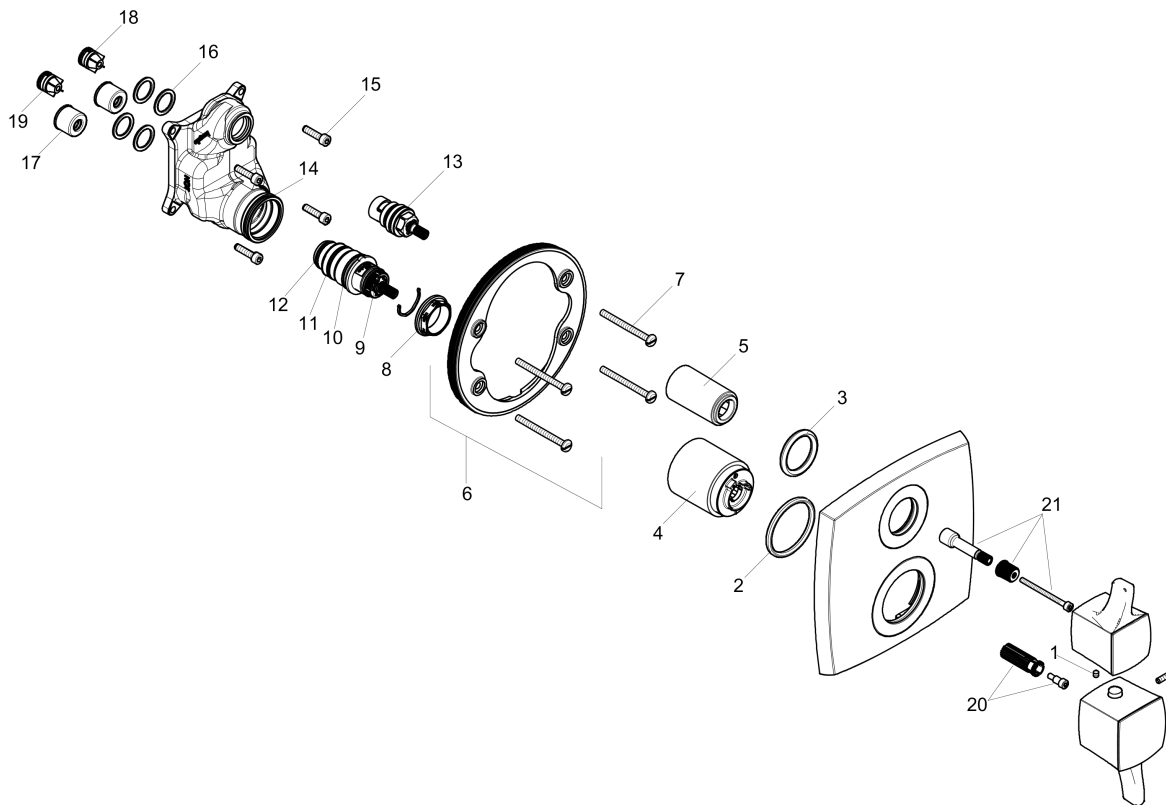

**Ecostat Classic**  
**Thermostatic Trim with Volume Control, Square**  
 Finish: **brushed nickel** Part no. : **15727821**

**Description**

**Features**

- Volume control for 1 function
- Thermostatic cartridge, Ceramic cartridge
- Max. flow: 6.0 GPM (22.7 L/Min)
- Anti-scald 100° safety stop

**Item details**

List Price \$ 833.00

**Technology**

**Compliance / Sustainability**

**Product image**

**Scale drawing**

**Ecostat Classic**  
**Thermostatic Trim with Volume Control, Square**  
 Finish: brushed nickel Part no. : 15727821

Exploded drawing

Year of production: >01/19

**Ecostat Classic**  
**Thermostatic Trim with Volume Control, Square**  
 Finish: **brushed nickel** Part no. : **15727821**

## Spare parts list

Year of production: >01/19

Pos.	Description	Part no.	Price	PU
1	hollow set screw M4x5	92846000	-	1
2	O-ring 44x4	98471000	-	1
3	O-ring 30x5	98153000	-	1
4	sleeve	92216820	-	1
5	sleeve	96446820	-	1
6	holder for escutcheon	98793000	-	1
7	set of fixing screws	96454000	-	1
8	nut	98913000	-	1
9	thermostat cartridge	98282000	-	1
10	O-ring 25x2,5	92146000	-	1
11	O-ring 25x1,5	98146000	-	1
12	O-ring 20x1,5	98197000	-	1
13	shut off unit right closing	94009000	-	1
14	O-ring 36x2	98156000	-	1
15	set of screws	96525000	-	1
16	O-ring 16x2	98133000	-	1
17	noise reduction	94073000	-	1
18	set of non return valves DW 15	97350000	-	1
19	non return valve (pressure-resistant up to 2 MPa)	92594000	-	1
20	handle fixing set	95843000	-	1
21	adapter for handle	95252000	-	1
a	compensation set 1°	95521000	-	1
b	extension 25 mm	13595000	-	1
c	set of fixing screws	97747000	-	1