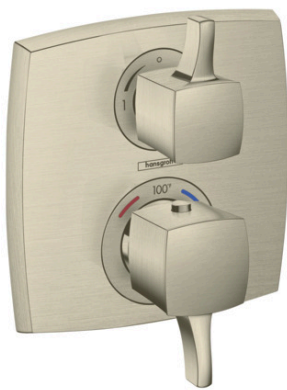

**Ecostat Classic**  
**Thermostatic Trim with Volume Control, Square**  
 Finish: **brushed nickel** Part no. : **15727821**

**Description**

**Features**

- Volume control for 1 function
- Thermostatic cartridge, Ceramic cartridge
- Max. flow: 6.0 GPM (22.7 L/Min)
- Anti-scald 100° safety stop

**Item details**

List Price \$ 833.00

**Technology**

**Compliance / Sustainability**

**Product image**

**Scale drawing**

**Ecostat Classic**  
**Thermostatic Trim with Volume Control, Square**  
 Finish: brushed nickel Part no. : 15727821

Exploded drawing

Year of production: >01/19

**Ecostat Classic**  
**Thermostatic Trim with Volume Control, Square**  
 Finish: **brushed nickel** Part no. : **15727821**