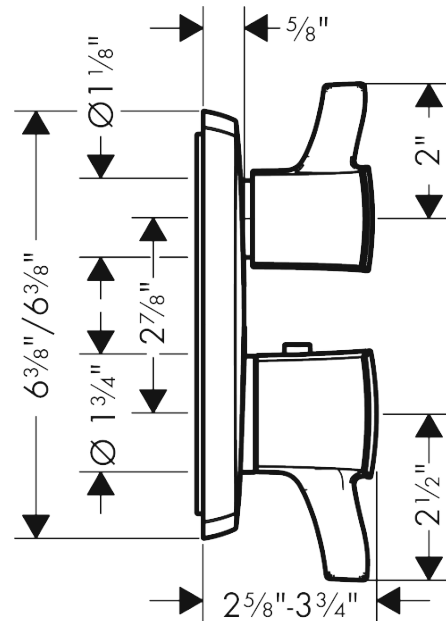

**Ecostat Classic**  
**Thermostatic Trim with Volume Control, Square**  
 Finish: **brushed nickel** Part no. : **15727821**

**Description**

**Features**

- Volume control for 1 function
- Thermostatic cartridge, Ceramic cartridge
- Max. flow: 6.0 GPM (22.7 L/Min)
- Anti-scald 100° safety stop

**Item details**

List Price \$ 833.00

**Technology**

**Compliance / Sustainability**

**Product image**

**Scale drawing**

**Ecostat Classic**  
**Thermostatic Trim with Volume Control, Square**  
 Finish: brushed nickel Part no. : 15727821

Exploded drawing

Year of production: >01/19

**Ecostat Classic**  
**Thermostatic Trim with Volume Control, Square**  
 Finish: **brushed nickel** Part no. : **15727821**

## Spare parts list

Year of production: >01/19

Pos.	Description	Part no.	Price	PU
1	hollow set screw M4x5	92846000	-	1
2	O-ring 44x4	98471000	-	1
3	O-ring 30x5	98153000	-	1
4	sleeve	92216820	-	1
5	sleeve	96446820	-	1
6	holder for escutcheon	98793000	-	1
7	set of fixing screws	96454000	-	1
8	nut	98913000	-	1
9	thermostat cartridge	98282000	-	1
10	O-ring 25x2,5	92146000	-	1
11	O-ring 25x1,5	98146000	-	1
12	O-ring 20x1,5	98197000	-	1
13	shut off unit right closing	94009000	-	1
14	O-ring 36x2	98156000	-	1
15	set of screws	96525000	-	1
16	O-ring 16x2	98133000	-	1
17	noise reduction	94073000	-	1
18	set of non return valves DW 15	97350000	-	1
19	non return valve (pressure-resistant up to 2 MPa)	92594000	-	1
20	handle fixing set	95843000	-	1
21	adapter for handle	95252000	-	1
a	compensation set 1°	95521000	-	1
b	extension 25 mm	13595000	-	1
c	set of fixing screws	97747000	-	1