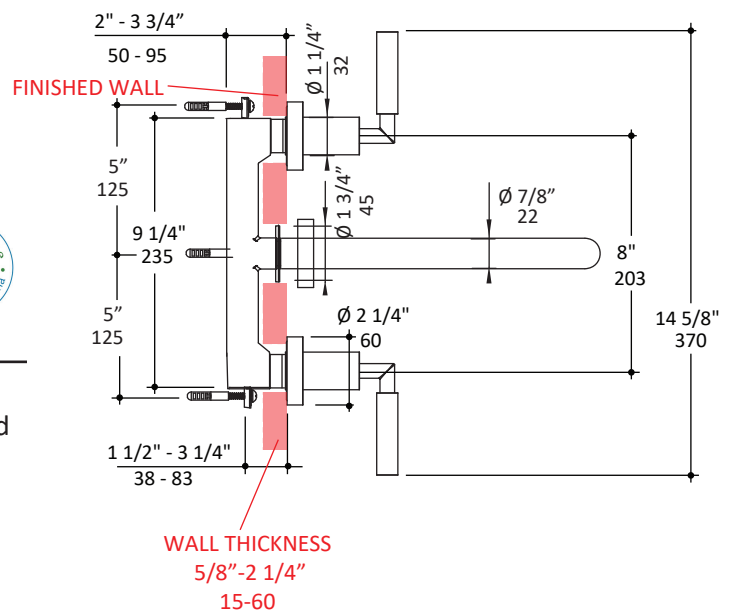

Specifications:

Installation:	wall mount, two lever handles
Exterior Dimensions:	H: 3 7/8" SPOUT: 6 1/8" (1584S.1) or 9" (1584L.1)
Material:	solid brass construction
Water use:	1.2 GPM
Pop-up:	N/A
Finishes:	CR - polished chrome PN - polished nickel NI - brushed nickel BG - brushed gold 44 - matte black
Cutout Size:	Ø 1 1/4" handle, Ø 1 3/4" spout
Accessories included:	European click-clack drain # 7100-160F
Fittings included:	Rough-in # 1584/1585-B and trim # 1584S.1-A or 1584L.1-A

Features:

- 1584S.1 - 6" spout
- 1584L.1 - 9" spout
- ceramic disk cartridge
- complements the Cigno Collection
- 1/2" Male NPT inlets with optional sweat connections
- 1" extension kit available

Codes + Standards:

LACAVA reserves the right to revise any dimension or information on this sheet without notice. Dimensions are nominal and may vary within an industry accepted tolerance of 1/4". Drawings provided herein are meant to give the user an idea of the product and are not made to scale. Location of plumbing is meant for reference, your specific application may vary.