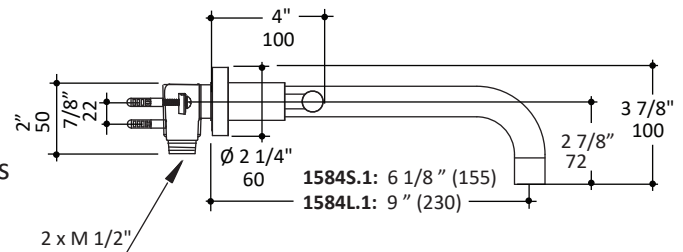

Specifications:

Installation:	wall mount, two lever handles
Exterior Dimensions:	H: 3 7/8" SPOUT: 6 1/8" (1584S.1) or 9" (1584L.1)
Material:	solid brass construction
Water use:	1.2 GPM
Pop-up:	N/A
Finishes:	CR - polished chrome PN - polished nickel NI - brushed nickel BG - brushed gold 44 - matte black
Cutout Size:	Ø 1 1/4" handle, Ø 1 3/4" spout
Accessories included:	European click-clack drain # 7100-160F
Fittings included:	Rough-in # 1584/1585-B and trim # 1584S.1-A or 1584L.1-A

Features:

- 1584S.1 - 6" spout
- 1584L.1 - 9" spout
- ceramic disk cartridge
- complements the Cigno Collection
- 1/2" Male NPT inlets with optional sweat connections
- 1" extension kit available

Codes + Standards:

LACAVA reserves the right to revise any dimension or information on this sheet without notice. Dimensions are nominal and may vary within an industry accepted tolerance of 1/4". Drawings provided herein are meant to give the user an idea of the product and are not made to scale. Location of plumbing is meant for reference, your specific application may vary.