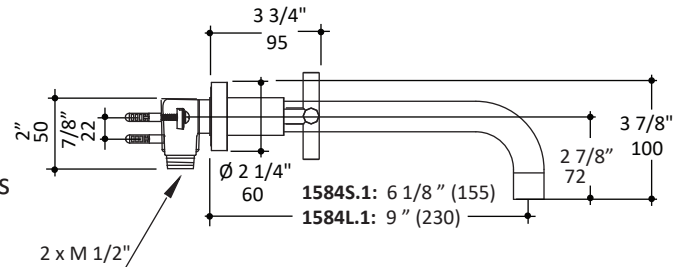

Specifications:

Installation:	wall mount, two cross handles
Exterior Dimensions:	H: 3 7/8" SPOUT: 6 1/8" (1585S.1) or 9" (1585L.1)
Material:	solid brass construction
Water use:	1.2 GPM
Pop-up:	N/A
Finishes:	CR - polished chrome PN - polished nickel NI - brushed nickel BG - brushed gold 44 - matte black
Cutout Size:	Ø 1 1/4" handle, Ø 1 3/4" spout
Accessories included:	European click-clack drain # 7100-160F
Fittings included:	Rough-in # 1584/1585-B and trim # 1585S.1-A or 1585L.1-A

Features:

- 1585S.1 - 6" spout
- 1585L.1 - 9" spout
- ceramic disk cartridge
- complements the Cigno Collection
- 1/2" Male NPT inlets with optional sweat connections
- 1" extension kit available

Codes + Standards:

LACAVA reserves the right to revise any dimension or information on this sheet without notice. Dimensions are nominal and may vary within an industry accepted tolerance of 1/4". Drawings provided herein are meant to give the user an idea of the product and are not made to scale. Location of plumbing is meant for reference, your specific application may vary.