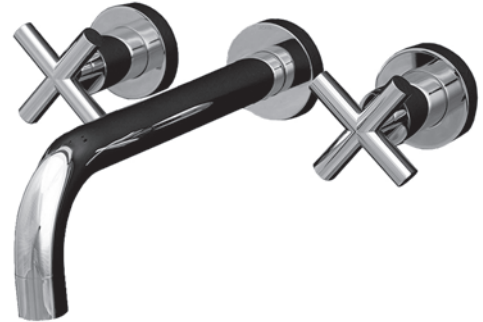

Specifications:

Installation:	wall mount, two cross handles
Exterior Dimensions:	H: 3 7/8" SPOUT: 6 1/8" (1585S.1) or 9" (1585L.1)
Material:	solid brass construction
Water use:	1.2 GPM
Pop-up:	N/A
Finishes:	CR - polished chrome PN - polished nickel NI - brushed nickel BG - brushed gold 44 - matte black
Cutout Size:	Ø 1 1/4" handle, Ø 1 3/4" spout
Accessories included:	European click-clack drain # 7100-160F
Fittings included:	Rough-in # 1584/1585-B and trim # 1585S.1-A or 1585L.1-A

Features:

- 1585S.1 - 6" spout
- 1585L.1 - 9" spout
- ceramic disk cartridge
- complements the Cigno Collection
- 1/2" Male NPT inlets with optional sweat connections
- 1" extension kit available

Codes + Standards: