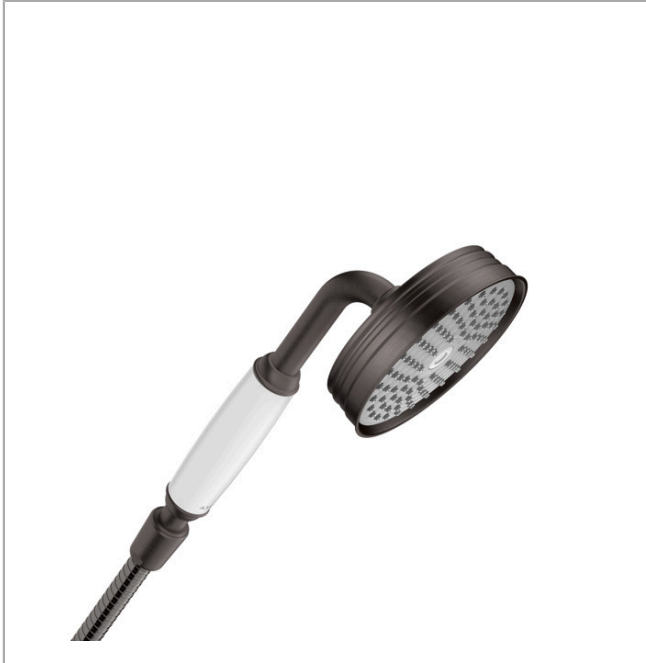

AXOR Montreux
Handshower 100 1-Jet, 2.5 GPM
Finish: **brushed black chrome** Part no. : **16320341**

Description

Features

- Spray modes: RainAir
- 90 spray channels
- Max. flow: 2.5 GPM (9.5 L/Min)

Item details

List Price $ 497.00

Technology

Compliance / Sustainability

Product image