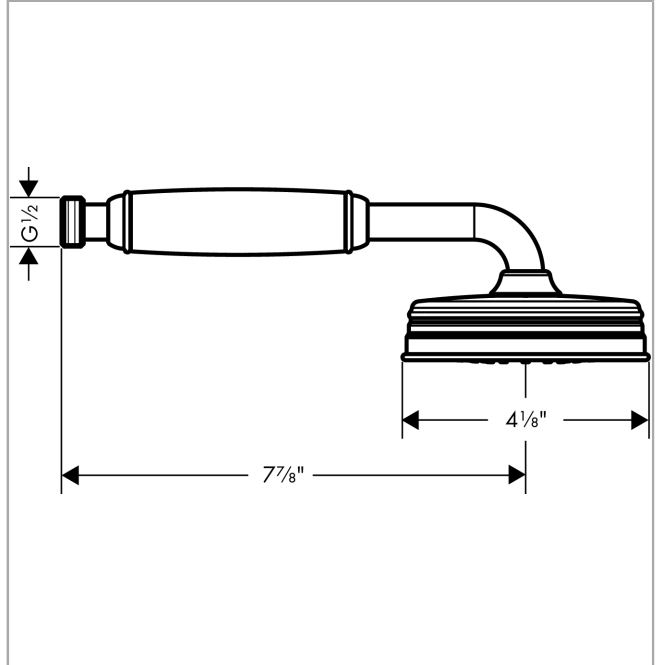

AXOR Montreux
Handshower 100 1-Jet, 2.5 GPM
 Finish: **brushed nickel** Part no. : **16320821**

Description

Features

- Spray modes: RainAir
- 90 spray channels
- Max. flow: 2.5 GPM (9.5 L/Min)

Item details

List Price \$ 497.00

Technology

Compliance / Sustainability

Product image

Scale drawing

AXOR Montreux
Handshower 100 1-Jet, 2.5 GPM
Finish: **brushed nickel** Part no. : **16320821**

Exploded drawing

Year of production: >06/06

AXOR Montreux
Handshower 100 1-Jet, 2.5 GPM
 Finish: **brushed nickel** Part no. : **16320821**

Spare parts list

Year of production: >06/06

Pos.	Description	Part no.	Price	PU
1	filter packing	94246000	-	1