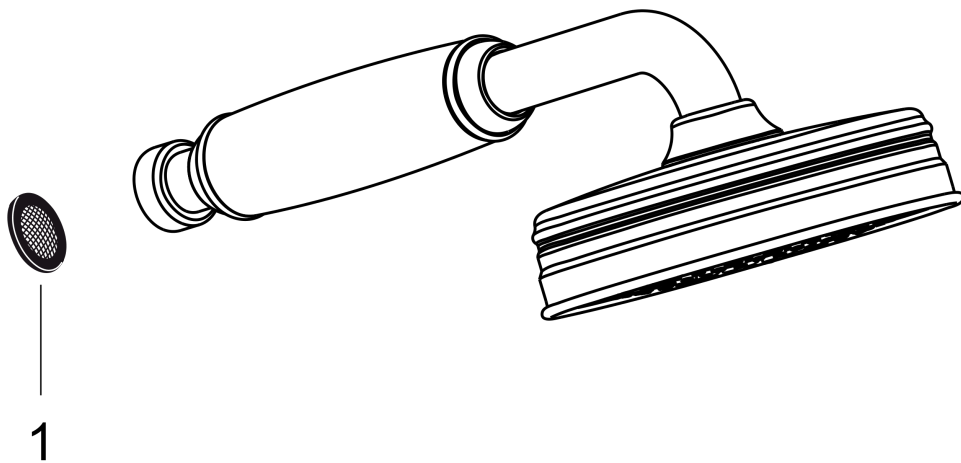

AXOR Montreux
Handshower 100 1-Jet, 2.5 GPM
 Finish: **brushed nickel** Part no. : **16320821**

Description

Features

- Spray modes: RainAir
- 90 spray channels
- Max. flow: 2.5 GPM (9.5 L/Min)

Item details

List Price \$ 497.00

Technology

Compliance / Sustainability

Product image

Scale drawing

AXOR Montreux
Handshower 100 1-Jet, 2.5 GPM
Finish: **brushed nickel** Part no. : **16320821**

Exploded drawing

Year of production: >06/06

AXOR Montreux
Handshower 100 1-Jet, 2.5 GPM
 Finish: **brushed nickel** Part no. : **16320821**

Spare parts list

Year of production: >06/06

Pos.	Description	Part no.	Price	PU
1	filter packing	94246000	-	1