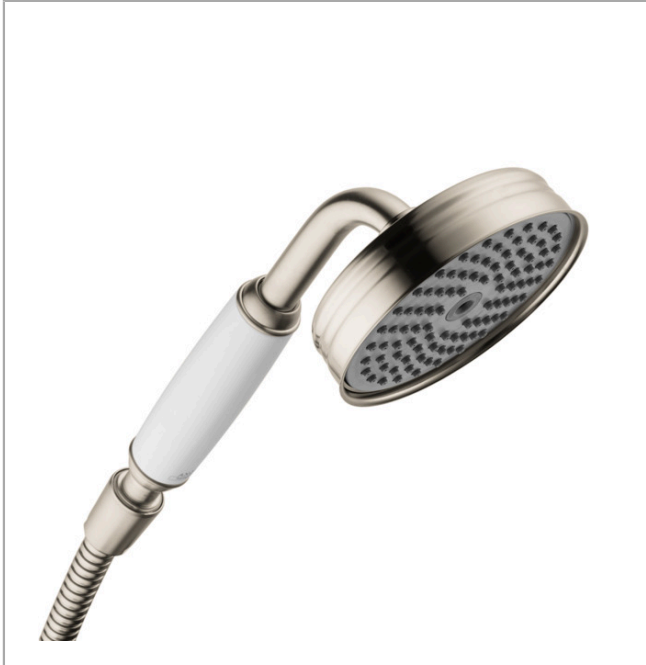

AXOR Montreux
Handshower 100 1-Jet, 2.5 GPM
 Finish: **brushed nickel** Part no. : **16320821**

Description

Features

- Spray modes: RainAir
- 90 spray channels
- Max. flow: 2.5 GPM (9.5 L/Min)

Item details

List Price \$ 497.00

Technology

Compliance / Sustainability

Product image

Scale drawing

AXOR Montreux
Handshower 100 1-Jet, 2.5 GPM
Finish: **brushed nickel** Part no. : **16320821**

Exploded drawing

Year of production: >06/06

AXOR Montreux
Handshower 100 1-Jet, 2.5 GPM
 Finish: **brushed nickel** Part no. : **16320821**

Spare parts list

Year of production: >06/06

Pos.	Description	Part no.	Price	PU
1	filter packing	94246000	-	1