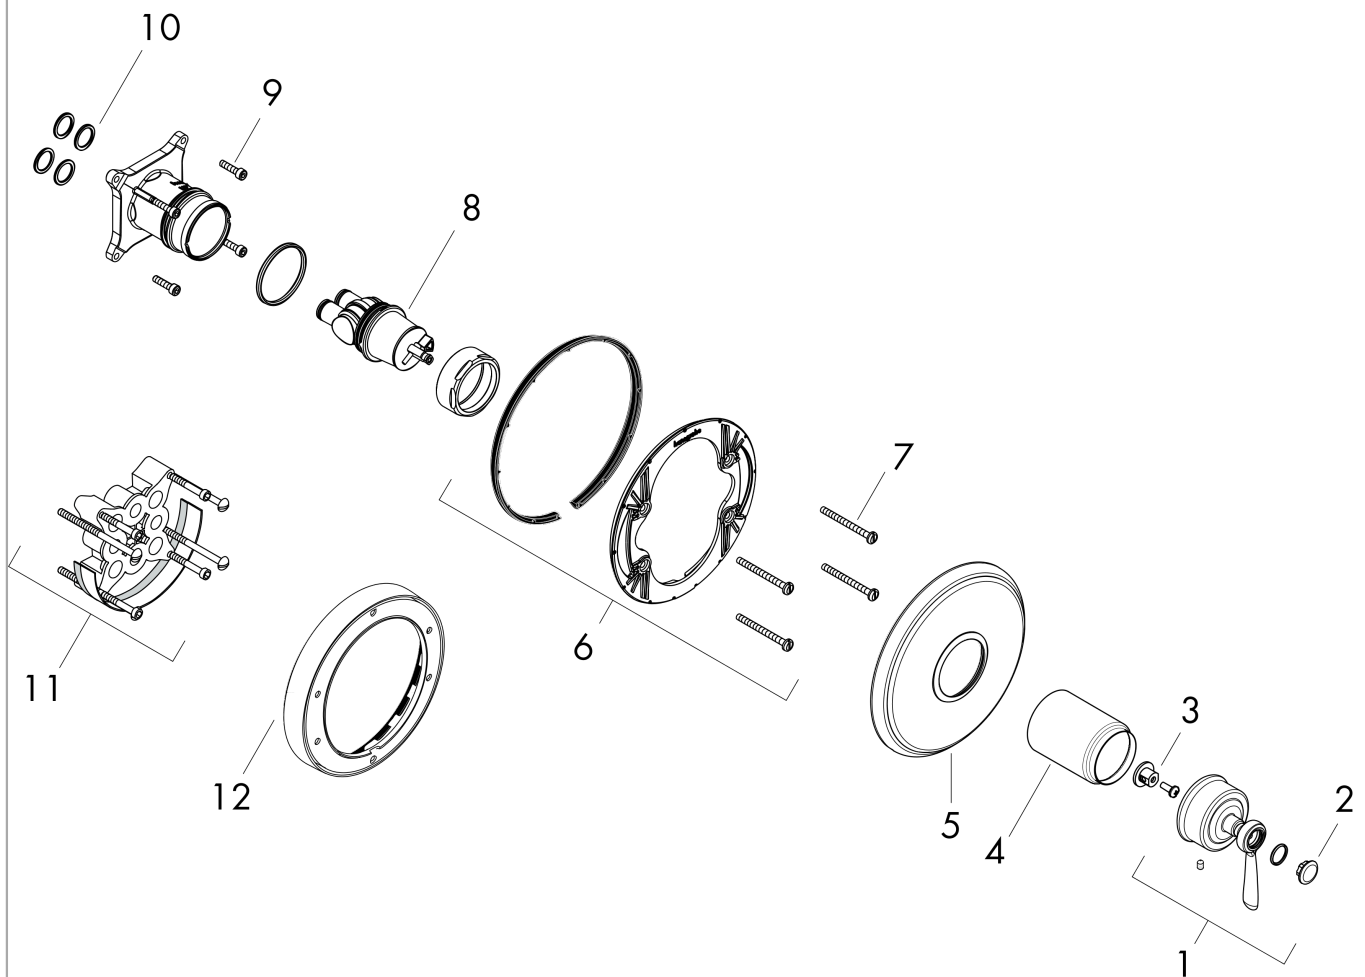

**AXOR Montreux
Pressure Balance Trim**

Finish: **chrome** Part no. : **16508001**

Description

Features

- Temperature and on/off control for 1 outlet
- Max. flow: 5.44 GPM (20.6 L/Min)
- Integrated bypass for use with diverter tub spouts

Item details

List Price \$ 666.00

Compliance / Sustainability

Product image

Scale drawing

**AXOR Montreux
Pressure Balance Trim**

Finish: **chrome** Part no. : **16508001**

Exploded drawing

Year of production: >04/09

AXOR Montreux
Pressure Balance Trim
 Finish: **chrome** Part no. : **16508001**

Spare parts list

Year of production: >04/09

Pos.	Description	Part no.	Price	PU
1	handle	88776000	-	1
2	set of screw covers, cold / hot water / neutral	97987000	-	1
3	adapter for handle	92756000	-	1
4	sleeve	88765000	-	1
5	escutcheon	88777000	-	1
6	set of fixing screws	96454000	-	1
7	sub plate	96447000	-	1
8	cartridge, assy	88727000	-	1
9	set of screws	96525000	-	1
10	O-ring 16x2	98133000	-	1
a	base body	01850181	-	1