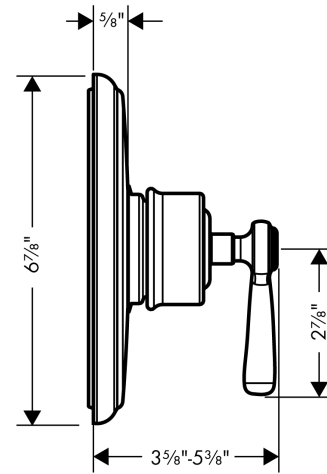

**AXOR Montreux
Pressure Balance Trim**

Finish: **chrome** Part no. : **16508001**

Description

Features

- Temperature and on/off control for 1 outlet
- Max. flow: 5.44 GPM (20.6 L/Min)
- Integrated bypass for use with diverter tub spouts

Item details

List Price \$ 666.00

Compliance / Sustainability

Product image

Scale drawing

**AXOR Montreux
Pressure Balance Trim**

Finish: **chrome** Part no. : **16508001**

Exploded drawing

Year of production: >04/09

AXOR Montreux
Pressure Balance Trim
 Finish: **chrome** Part no. : **16508001**

Spare parts list

Year of production: >04/09

Pos.	Description	Part no.	Price	PU
1	handle	88776000	-	1
2	set of screw covers, cold / hot water / neutral	97987000	-	1
3	adapter for handle	92756000	-	1
4	sleeve	88765000	-	1
5	escutcheon	88777000	-	1
6	set of fixing screws	96454000	-	1
7	sub plate	96447000	-	1
8	cartridge, assy	88727000	-	1
9	set of screws	96525000	-	1
10	O-ring 16x2	98133000	-	1
a	base body	01850181	-	1