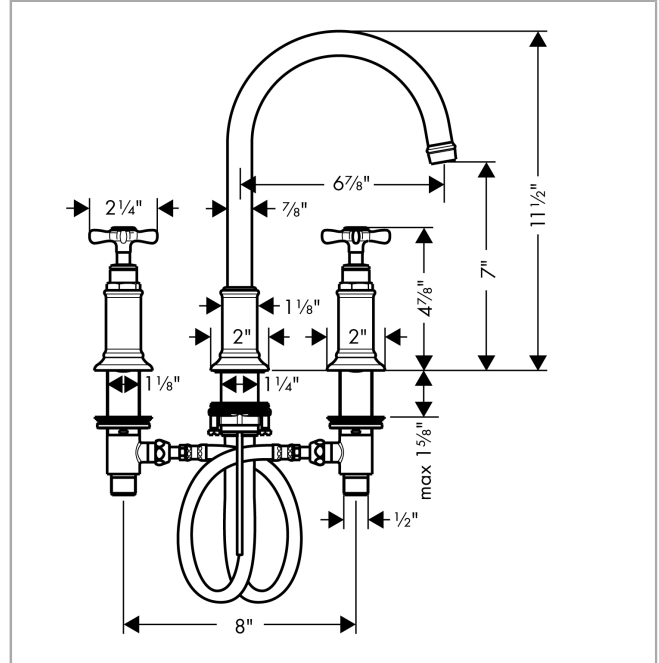

AXOR Montreux

Widespread Faucet 180 with Cross Handles and Pop-Up Drain, 1.2 GPM

Finish: **chrome** Part no. : **16513001**

Description

Features

- Handle variant: Cross
- Swivel range 120°
- Spray modes: Laminar spray
- Max. flow: 1.2 GPM (4.5 L/Min)
- Ceramic valves hot/cold 90°
- Includes pop-up drain

Item details

List Price \$ 1,419.00

Technology

Compliance / Sustainability

Product image

Scale drawing

AXOR Montreux
Widespread Faucet 180 with Cross Handles and Pop-Up Drain, 1.2 GPM
 Finish: **chrome** Part no. : **16513001**

Exploded drawing

Year of production: >07/16

AXOR Montreux

Widespread Faucet 180 with Cross Handles and Pop-Up Drain, 1.2 GPM

Finish: **chrome** Part no. : **16513001**

Spare parts list

Year of production: >07/16

Pos.	Description	Part no.	Price	PU
1	spout cpl.	97990000	-	1
2	aerator M18x1 (4,5 l/min)	93062000	-	1
3	hollow set screw M4x5	98731000	-	1
4	escutcheon for spout	97989000	-	1
5	fixing set (Ø 32)	13961000	-	1
6	connection hose 18½" M8x0,75 3/8"	96321001	-	1
7	O-ring 11x2	98127000	-	1
8	handle	16291000	-	1
9	set of screw covers, cold / hot water / neutral	97987000	-	1
10	escutcheon for handle	97988000	-	1
11	valve	88503000	-	1
12	shut off unit left closing	94008000	-	1
13	shut off unit right closing	94009000	-	1
14	fixing set for shut off unit	88511000	-	1
15	pull rod	98730000	-	1
16	lever collar	92849000	-	1
a	pop up waste	88509000	-	1