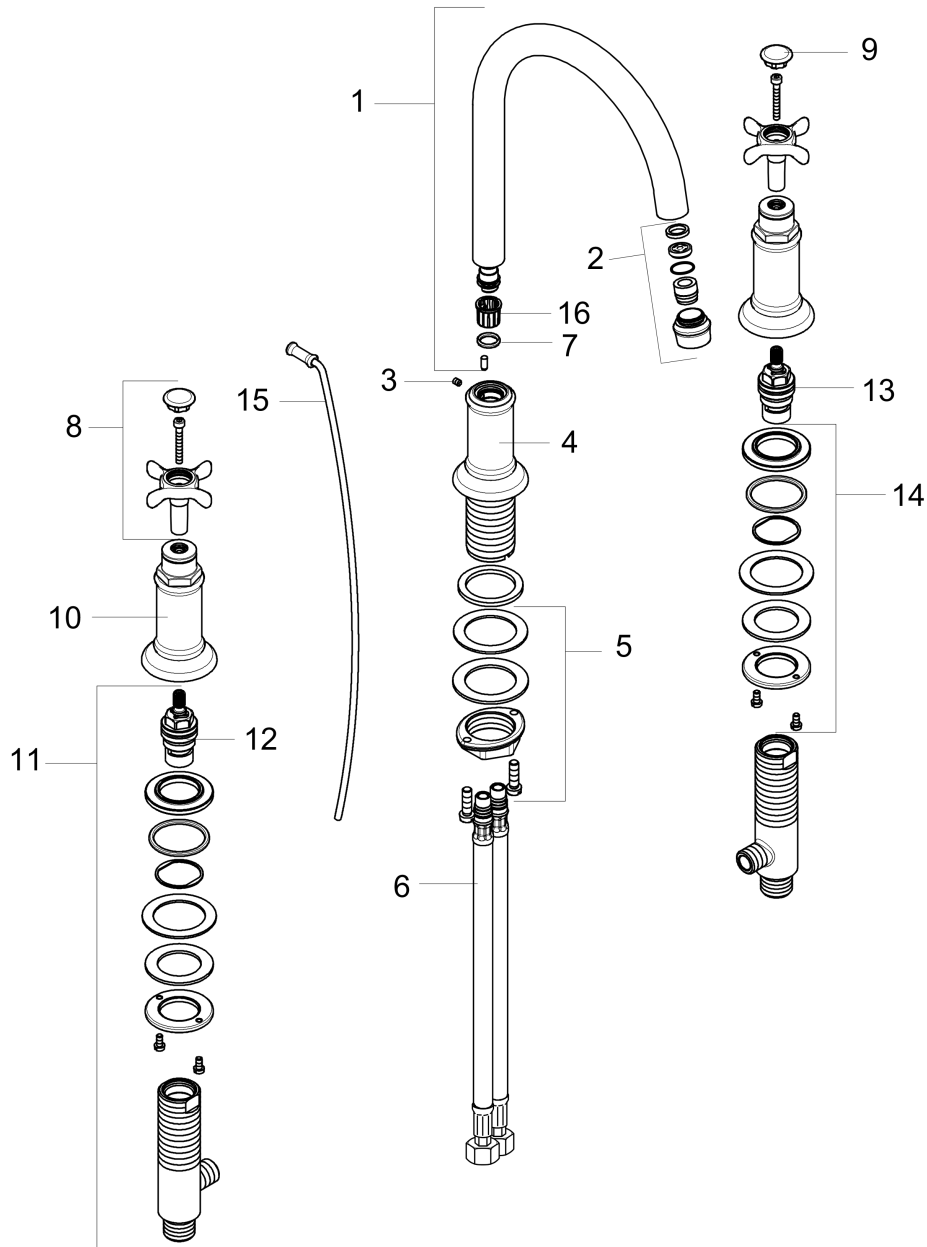

AXOR Montreux

Widespread Faucet 180 with Cross Handles and Pop-Up Drain, 1.2 GPM

Finish: **chrome** Part no. : **16513001**

Description

Features

- Handle variant: Cross
- Swivel range 120°
- Spray modes: Laminar spray
- Max. flow: 1.2 GPM (4.5 L/Min)
- Ceramic valves hot/cold 90°
- Includes pop-up drain

Item details

List Price \$ 1,419.00

Technology

Compliance / Sustainability

Product image

Scale drawing

AXOR Montreux
Widespread Faucet 180 with Cross Handles and Pop-Up Drain, 1.2 GPM
 Finish: **chrome** Part no. : **16513001**

Exploded drawing

Year of production: >07/16

AXOR Montreux

Widespread Faucet 180 with Cross Handles and Pop-Up Drain, 1.2 GPM

Finish: **chrome** Part no. : **16513001**

Spare parts list

Year of production: >07/16

Pos.	Description	Part no.	Price	PU
1	spout cpl.	97990000	-	1
2	aerator M18x1 (4,5 l/min)	93062000	-	1
3	hollow set screw M4x5	98731000	-	1
4	escutcheon for spout	97989000	-	1
5	fixing set (Ø 32)	13961000	-	1
6	connection hose 18½" M8x0,75 3/8"	96321001	-	1
7	O-ring 11x2	98127000	-	1
8	handle	16291000	-	1
9	set of screw covers, cold / hot water / neutral	97987000	-	1
10	escutcheon for handle	97988000	-	1
11	valve	88503000	-	1
12	shut off unit left closing	94008000	-	1
13	shut off unit right closing	94009000	-	1
14	fixing set for shut off unit	88511000	-	1
15	pull rod	98730000	-	1
16	lever collar	92849000	-	1
a	pop up waste	88509000	-	1