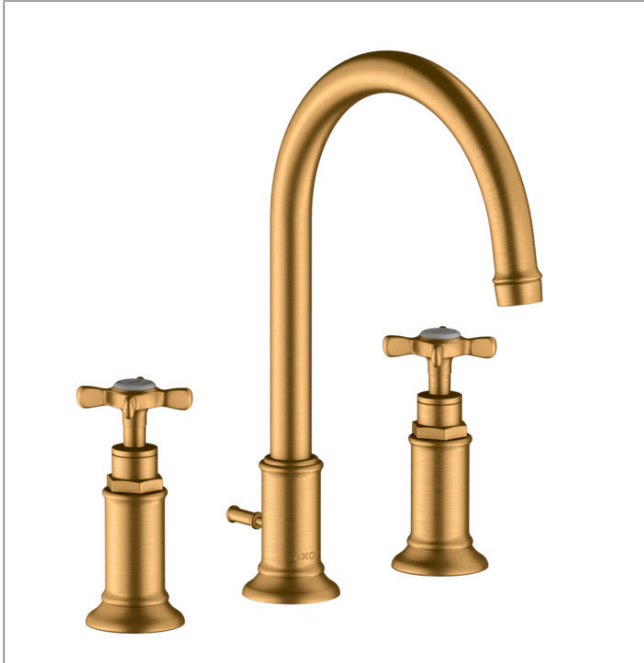

AXOR Montreux

Widespread Faucet 180 with Cross Handles and Pop-Up Drain, 1.2 GPM

Finish: **brushed gold optic** Part no. : **16513251**

Description

Features

- Handle variant: Cross
- Swivel range 120°
- Spray modes: Laminar spray
- Max. flow: 1.2 GPM (4.5 L/Min)
- Ceramic valves hot/cold 90°
- Includes pop-up drain

Item details

List Price \$ 1,873.00

Technology

Compliance / Sustainability

Product image

Scale drawing

AXOR Montreux
Widespread Faucet 180 with Cross Handles and Pop-Up Drain, 1.2 GPM
 Finish: brushed gold optic Part no. : 16513251

Exploded drawing

Year of production: >05/17

AXOR Montreux

Widespread Faucet 180 with Cross Handles and Pop-Up Drain, 1.2 GPM

Finish: brushed gold optic Part no. : 16513251

Spare parts list

Year of production: >05/17

Pos.	Description	Part no.	Price	PU
1	spout cpl.	97990250	-	1
2	aerator M18x1 (4,5 l/min)	93062000	-	1
3	hollow set screw M4x5	98731000	-	1
4	escutcheon for spout	97989250	-	1
5	fixing set (Ø 32)	13961000	-	1
6	connection hose 18½" M8x0,75 3/8"	96321001	-	1
7	O-ring 11x2	98127000	-	1
8	handle	16291250	-	1
9	set of screw covers, cold / hot water / neutral	97987000	-	1
10	escutcheon for handle	97988250	-	1
11	valve	88503000	-	1
12	shut off unit left closing	94008000	-	1
13	shut off unit right closing	94009000	-	1
14	fixing set for shut off unit	88511000	-	1
15	pull rod	98730250	-	1
16	lever collar	97548000	-	1
a	pop up waste	88509250	-	1
b	flat seal	98749000	-	1
c	O-ring 7x1,5	98422000	-	1
d	lever collar	92849000	-	1
e	O-ring 34x4	98155000	-	1