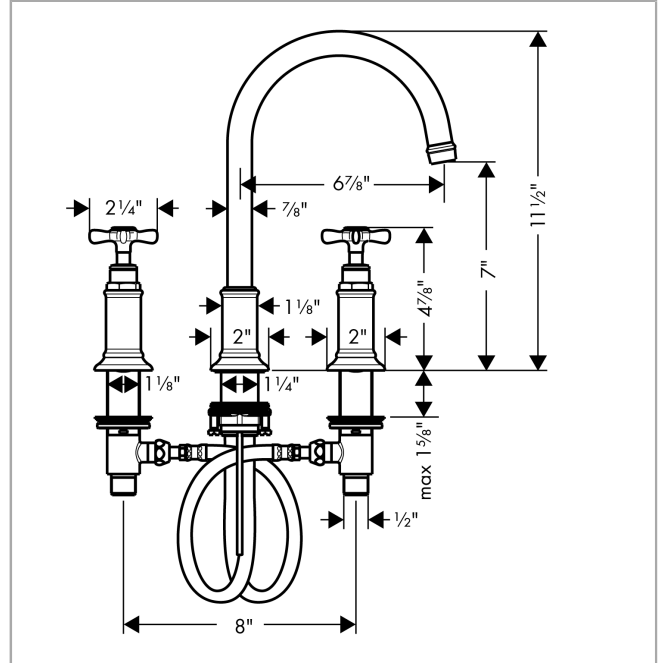

AXOR Montreux

Widespread Faucet 180 with Cross Handles and Pop-Up Drain, 1.2 GPM

Finish: **brushed gold optic** Part no. : **16513251**

Description

Features

- Handle variant: Cross
- Swivel range 120°
- Spray modes: Laminar spray
- Max. flow: 1.2 GPM (4.5 L/Min)
- Ceramic valves hot/cold 90°
- Includes pop-up drain

Item details

List Price \$ 1,873.00

Technology

Compliance / Sustainability

Product image

Scale drawing

AXOR Montreux
Widespread Faucet 180 with Cross Handles and Pop-Up Drain, 1.2 GPM
 Finish: brushed gold optic Part no. : 16513251

Exploded drawing

Year of production: >05/17

AXOR Montreux

Widespread Faucet 180 with Cross Handles and Pop-Up Drain, 1.2 GPM

Finish: brushed gold optic Part no. : 16513251

Spare parts list

Year of production: >05/17

Pos.	Description	Part no.	Price	PU
1	spout cpl.	97990250	-	1
2	aerator M18x1 (4,5 l/min)	93062000	-	1
3	hollow set screw M4x5	98731000	-	1
4	escutcheon for spout	97989250	-	1
5	fixing set (Ø 32)	13961000	-	1
6	connection hose 18½" M8x0,75 3/8"	96321001	-	1
7	O-ring 11x2	98127000	-	1
8	handle	16291250	-	1
9	set of screw covers, cold / hot water / neutral	97987000	-	1
10	escutcheon for handle	97988250	-	1
11	valve	88503000	-	1
12	shut off unit left closing	94008000	-	1
13	shut off unit right closing	94009000	-	1
14	fixing set for shut off unit	88511000	-	1
15	pull rod	98730250	-	1
16	lever collar	97548000	-	1
a	pop up waste	88509250	-	1
b	flat seal	98749000	-	1
c	O-ring 7x1,5	98422000	-	1
d	lever collar	92849000	-	1
e	O-ring 34x4	98155000	-	1