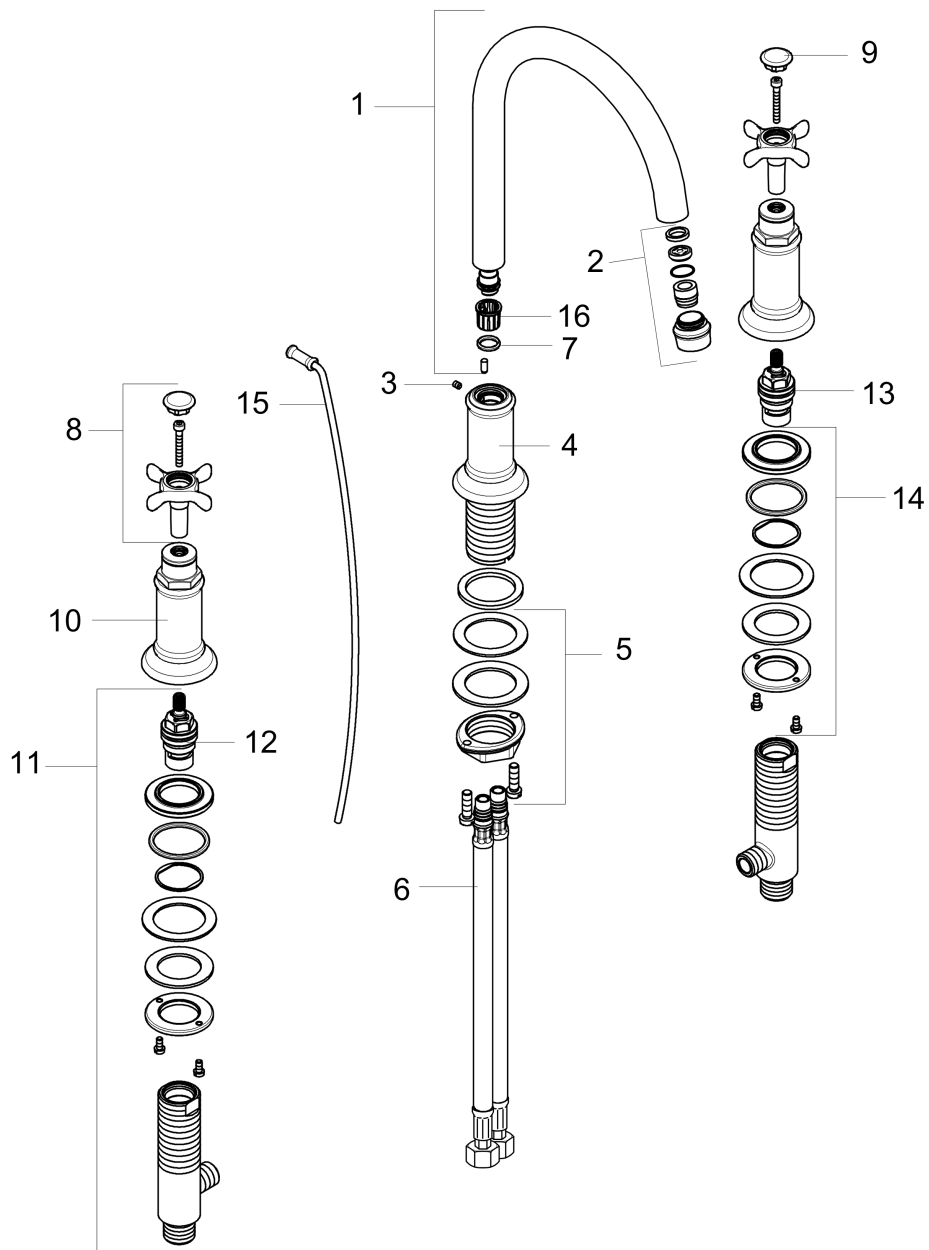

AXOR Montreux

Widespread Faucet 180 with Cross Handles and Pop-Up Drain, 1.2 GPM

Finish: **brushed gold optic** Part no. : **16513251**

Description

Features

- Handle variant: Cross
- Swivel range 120°
- Spray modes: Laminar spray
- Max. flow: 1.2 GPM (4.5 L/Min)
- Ceramic valves hot/cold 90°
- Includes pop-up drain

Item details

List Price \$ 1,873.00

Technology

Compliance / Sustainability

Product image

Scale drawing

AXOR Montreux
Widespread Faucet 180 with Cross Handles and Pop-Up Drain, 1.2 GPM
 Finish: brushed gold optic Part no. : 16513251

Exploded drawing

Year of production: >05/17

AXOR Montreux

Widespread Faucet 180 with Cross Handles and Pop-Up Drain, 1.2 GPM

Finish: brushed gold optic Part no. : 16513251

Spare parts list

Year of production: >05/17

Pos.	Description	Part no.	Price	PU
1	spout cpl.	97990250	-	1
2	aerator M18x1 (4,5 l/min)	93062000	-	1
3	hollow set screw M4x5	98731000	-	1
4	escutcheon for spout	97989250	-	1
5	fixing set (Ø 32)	13961000	-	1
6	connection hose 18½" M8x0,75 3/8"	96321001	-	1
7	O-ring 11x2	98127000	-	1
8	handle	16291250	-	1
9	set of screw covers, cold / hot water / neutral	97987000	-	1
10	escutcheon for handle	97988250	-	1
11	valve	88503000	-	1
12	shut off unit left closing	94008000	-	1
13	shut off unit right closing	94009000	-	1
14	fixing set for shut off unit	88511000	-	1
15	pull rod	98730250	-	1
16	lever collar	97548000	-	1
a	pop up waste	88509250	-	1
b	flat seal	98749000	-	1
c	O-ring 7x1,5	98422000	-	1
d	lever collar	92849000	-	1
e	O-ring 34x4	98155000	-	1