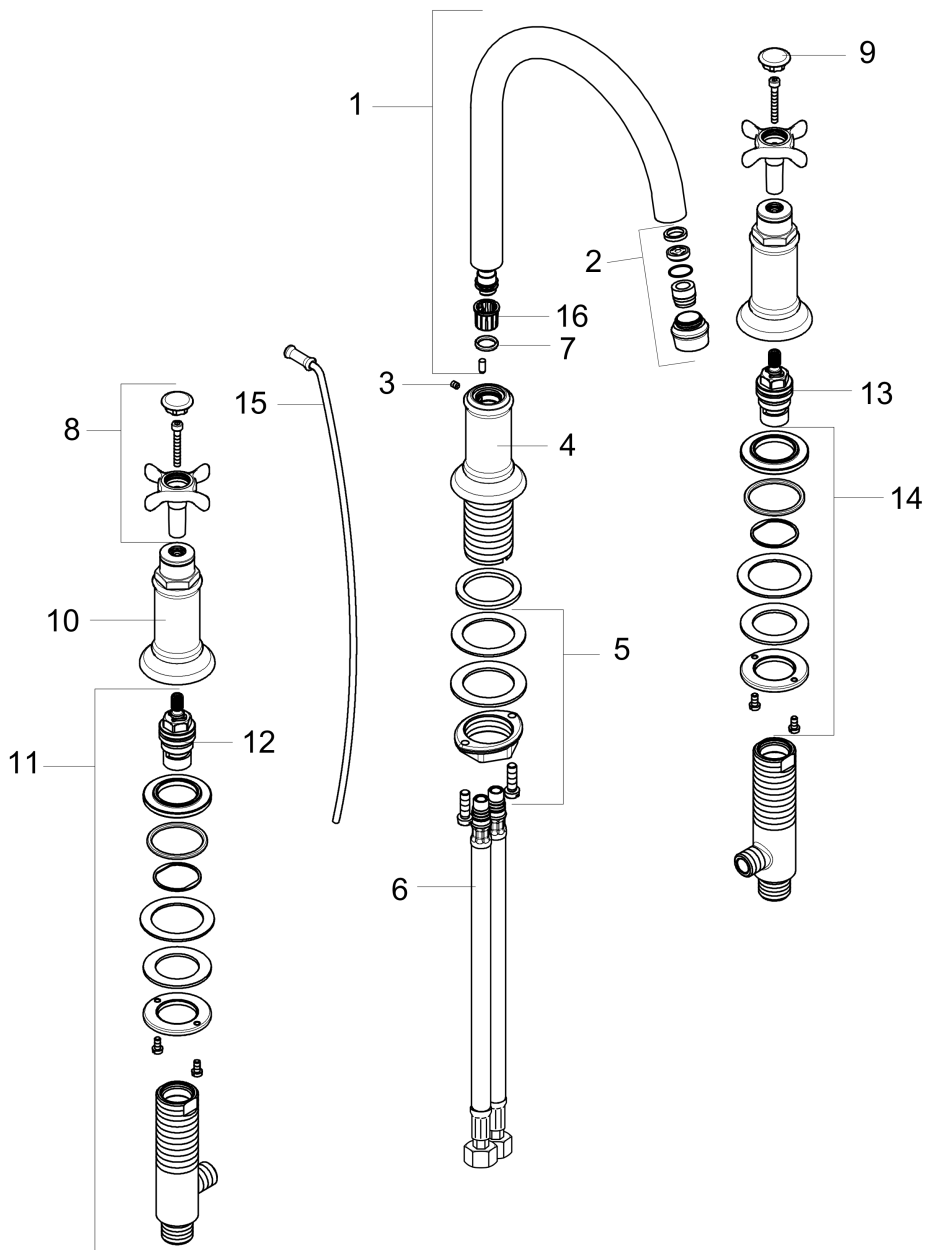

AXOR Montreux

Widespread Faucet 180 with Cross Handles and Pop-Up Drain, 1.2 GPM

Finish: **brushed black chrome** Part no. : **16513341**

Exploded drawing

Year of production: >05/17

AXOR Montreux

Widespread Faucet 180 with Cross Handles and Pop-Up Drain, 1.2 GPM

Finish: **brushed black chrome** Part no. : **16513341**

Spare parts list

Year of production: >05/17

Pos.	Description	Part no.	Price	PU
1	spout cpl.	97990000	-	1
2	aerator M18x1 (4,5 l/min)	93062000	-	1
3	hollow set screw M4x5	98731000	-	1
4	escutcheon for spout	97989000	-	1
5	fixing set (Ø 32)	13961000	-	1
6	connection hose 18½" M8x0,75 3/8"	96321001	-	1
7	O-ring 11x2	98127000	-	1
8	handle	16291340	-	1
9	set of screw covers, cold / hot water / neutral	97987000	-	1
10	escutcheon for handle	97988000	-	1
11	valve	88503000	-	1
12	shut off unit left closing	94008000	-	1
13	shut off unit right closing	94009000	-	1
14	fixing set for shut off unit	88511000	-	1
15	pull rod	98730340	-	1
16	lever collar	92849000	-	1
a	pop up waste	88509340	-	1
b	flat seal	98749000	-	1
c	lever collar	97548000	-	1
d	O-ring 7x1,5	98422000	-	1
e	O-ring 34x4	98155000	-	1