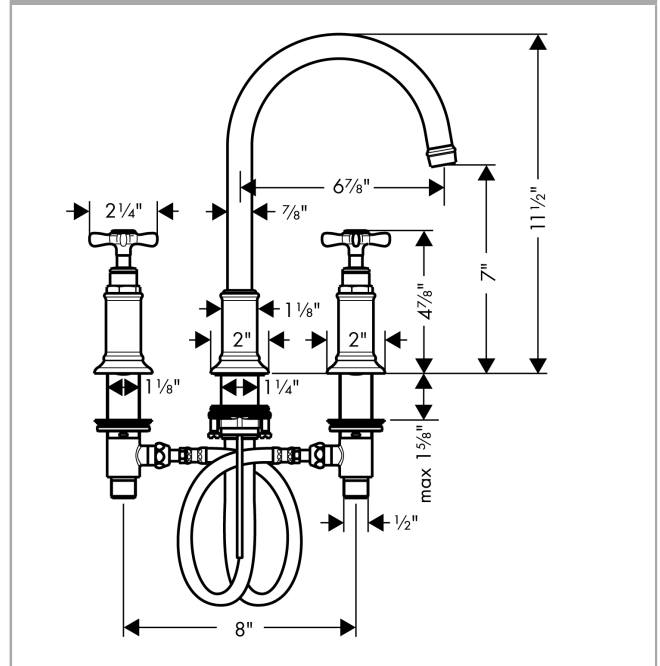

AXOR Montreux

Widespread Faucet 180 with Cross Handles and Pop-Up Drain, 1.2 GPM

Finish: **brushed nickel** Part no. : **16513821**

Description

Features

- Handle variant: Cross
- Swivel range 120°
- Spray modes: Laminar spray
- Max. flow: 1.2 GPM (4.5 L/Min)
- Ceramic valves hot/cold 90°
- Includes pop-up drain

Item details

List Price \$ 1,873.00

Technology

Compliance / Sustainability

Product image

Scale drawing

AXOR Montreux
Widespread Faucet 180 with Cross Handles and Pop-Up Drain, 1.2 GPM
 Finish: brushed nickel Part no. : 16513821

Exploded drawing

Year of production: >07/16

AXOR Montreux

Widespread Faucet 180 with Cross Handles and Pop-Up Drain, 1.2 GPM

Finish: brushed nickel Part no. : 16513821

Spare parts list

Year of production: >07/16

Pos.	Description	Part no.	Price	PU
1	spout cpl.	97990820	-	1
2	aerator M18x1 (4,5 l/min)	93062820	-	1
3	hollow set screw M4x5	98731000	-	1
4	escutcheon for spout	97989820	-	1
5	fixing set (Ø 32)	13961000	-	1
6	connection hose 18½" M8x0,75 3/8"	96321001	-	1
7	O-ring 11x2	98127000	-	1
8	handle	16291820	-	1
9	set of screw covers, cold / hot water / neutral	97987000	-	1
10	escutcheon for handle	97988820	-	1
11	valve	88503000	-	1
12	shut off unit left closing	94008000	-	1
13	shut off unit right closing	94009000	-	1
14	fixing set for shut off unit	88511000	-	1
15	pull rod	98730820	-	1
16	lever collar	92849000	-	1
a	pop up waste	88509820	-	1