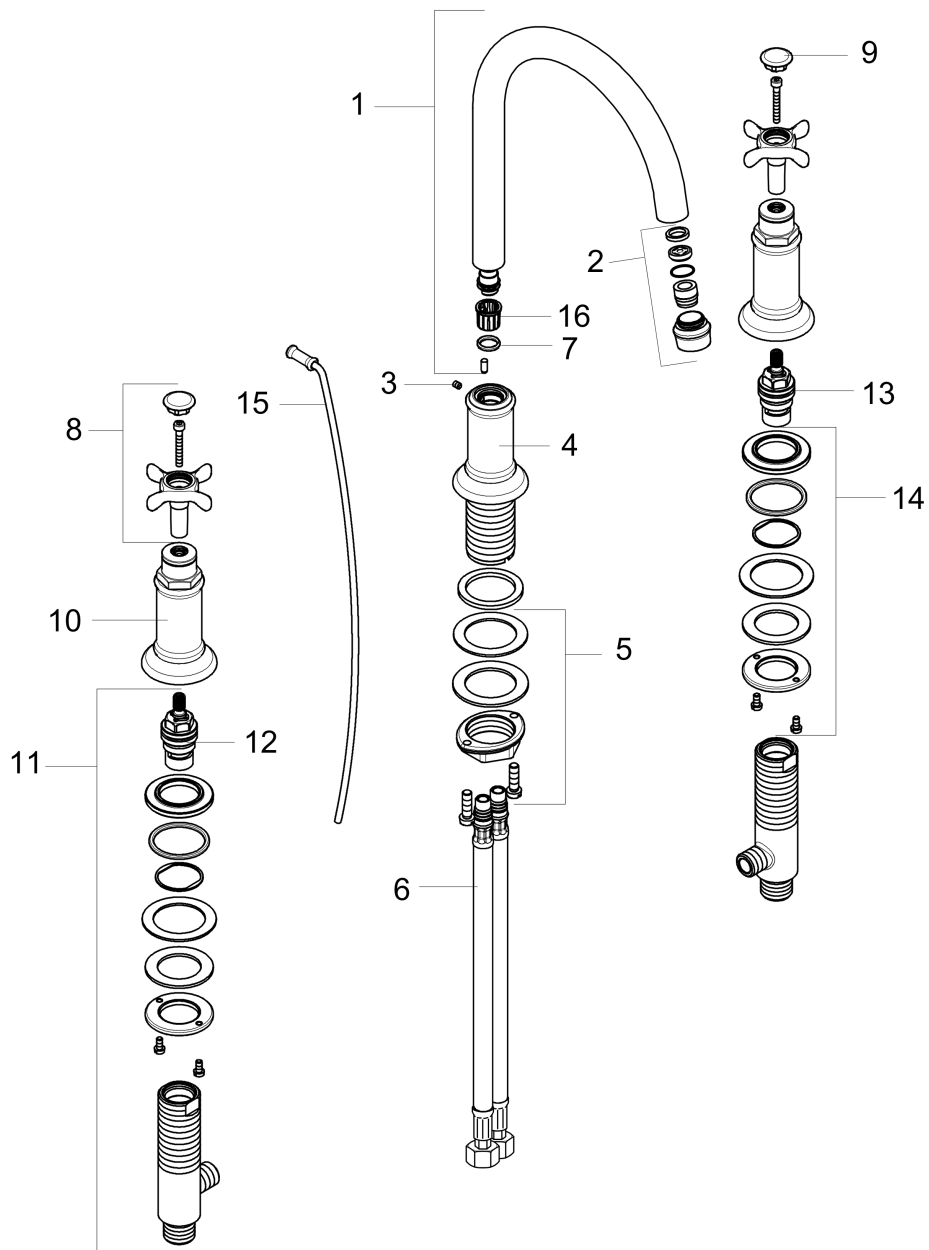

AXOR Montreux

Widespread Faucet 180 with Cross Handles and Pop-Up Drain, 1.2 GPM

Finish: **brushed nickel** Part no. : **16513821**

Description

Features

- Handle variant: Cross
- Swivel range 120°
- Spray modes: Laminar spray
- Max. flow: 1.2 GPM (4.5 L/Min)
- Ceramic valves hot/cold 90°
- Includes pop-up drain

Item details

List Price \$ 1,873.00

Technology

Compliance / Sustainability

Product image

Scale drawing

AXOR Montreux
Widespread Faucet 180 with Cross Handles and Pop-Up Drain, 1.2 GPM
 Finish: brushed nickel Part no. : 16513821

Exploded drawing

Year of production: >07/16

AXOR Montreux

Widespread Faucet 180 with Cross Handles and Pop-Up Drain, 1.2 GPM

Finish: brushed nickel Part no. : 16513821

Spare parts list

Year of production: >07/16

Pos.	Description	Part no.	Price	PU
1	spout cpl.	97990820	-	1
2	aerator M18x1 (4,5 l/min)	93062820	-	1
3	hollow set screw M4x5	98731000	-	1
4	escutcheon for spout	97989820	-	1
5	fixing set (Ø 32)	13961000	-	1
6	connection hose 18½" M8x0,75 3/8"	96321001	-	1
7	O-ring 11x2	98127000	-	1
8	handle	16291820	-	1
9	set of screw covers, cold / hot water / neutral	97987000	-	1
10	escutcheon for handle	97988820	-	1
11	valve	88503000	-	1
12	shut off unit left closing	94008000	-	1
13	shut off unit right closing	94009000	-	1
14	fixing set for shut off unit	88511000	-	1
15	pull rod	98730820	-	1
16	lever collar	92849000	-	1
a	pop up waste	88509820	-	1