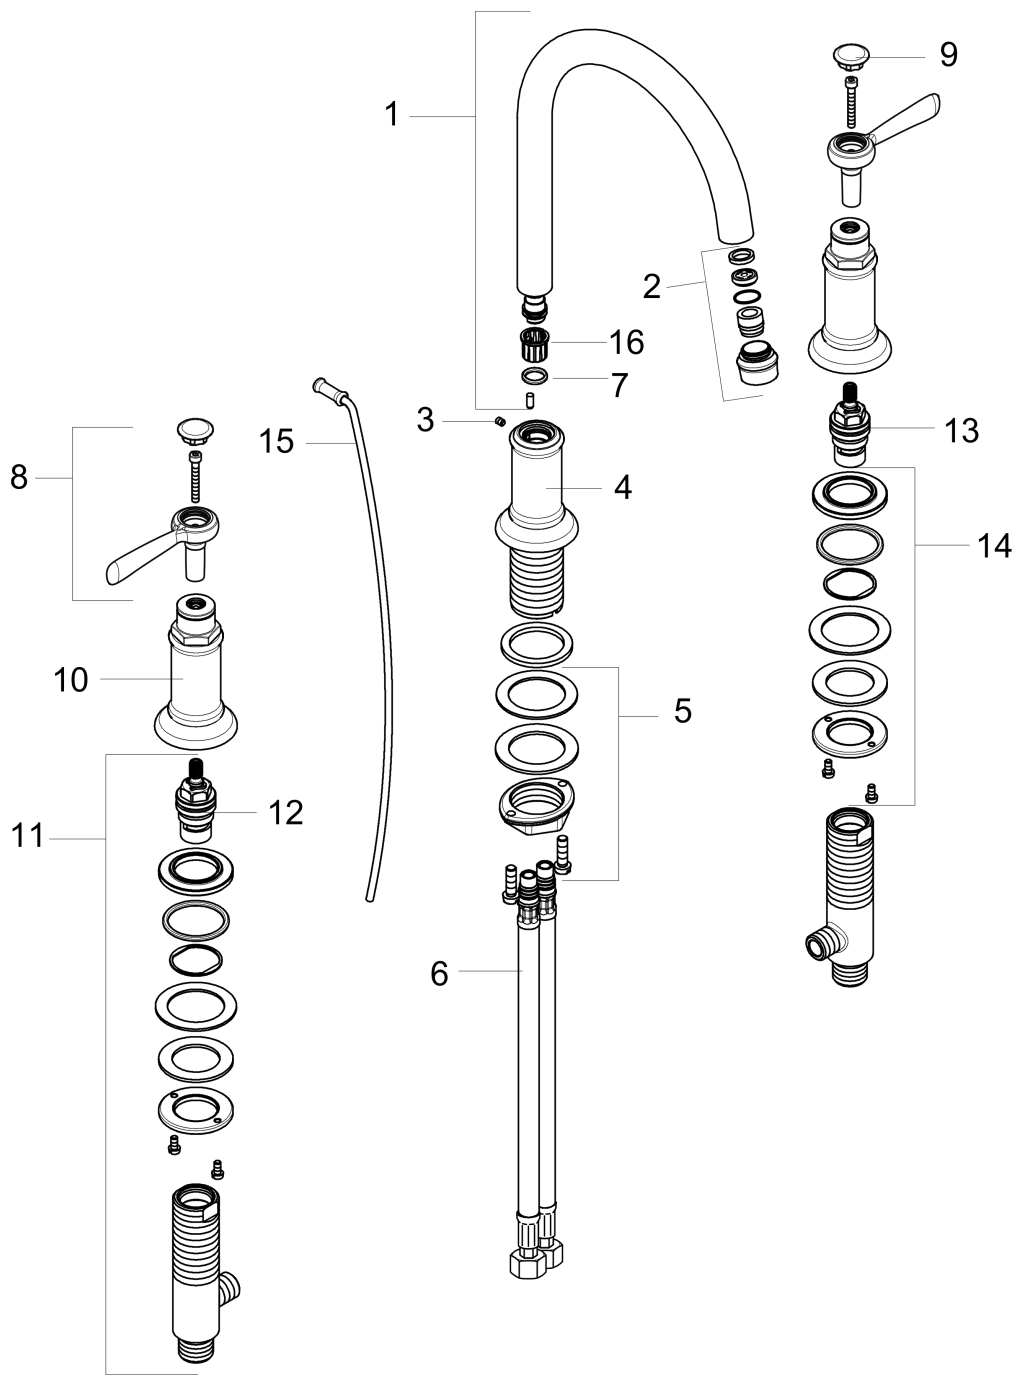

AXOR Montreux
Widespread Faucet 180 with Lever Handles and Pop-Up Drain, 1.2 GPM
 Finish: brushed gold optic Part no. : 16514251

Description

Features

- Handle variant: Lever
- Swivel range 120°
- Spray modes: Laminar spray
- Max. flow: 1.2 GPM (4.5 L/Min)
- Ceramic valves hot/cold 90°
- Includes pop-up drain

Item details

List Price \$ 1,873.00

Technology

Compliance / Sustainability

Product image

Scale drawing

AXOR Montreux
Widespread Faucet 180 with Lever Handles and Pop-Up Drain, 1.2 GPM
 Finish: brushed gold optic Part no. : 16514251

Exploded drawing

Year of production: >06/22

AXOR Montreux

Widespread Faucet 180 with Lever Handles and Pop-Up Drain, 1.2 GPM

Finish: brushed gold optic Part no. : 16514251

Spare parts list

Year of production: >06/22

Pos.	Description	Part no.	Price	PU
1	spout cpl.	97990250	-	1
2	aerator M18x1 (4,5 l/min)	93062000	-	1
3	hollow set screw M4x5	98731000	-	1
4	escutcheon for spout	97989250	-	1
5	fixing set (Ø 32)	13961000	-	1
6	connection hose 18½" M8x0,75 3/8"	96321001	-	1
7	O-ring 11x2	98127000	-	1
8	handle	16691250	-	1
9	set of screw covers, cold / hot water / neutral	97987000	-	1
10	escutcheon for handle	97988250	-	1
11	valve	88503000	-	1
12	shut off unit left closing	94008000	-	1
13	shut off unit right closing	94009000	-	1
14	fixing set for shut off unit	88511000	-	1
15	pull rod	98730250	-	1
16	lever collar	97548000	-	1
a	pop up waste	88509250	-	1
b	lever collar	92849000	-	1
c	flat seal	98749000	-	1