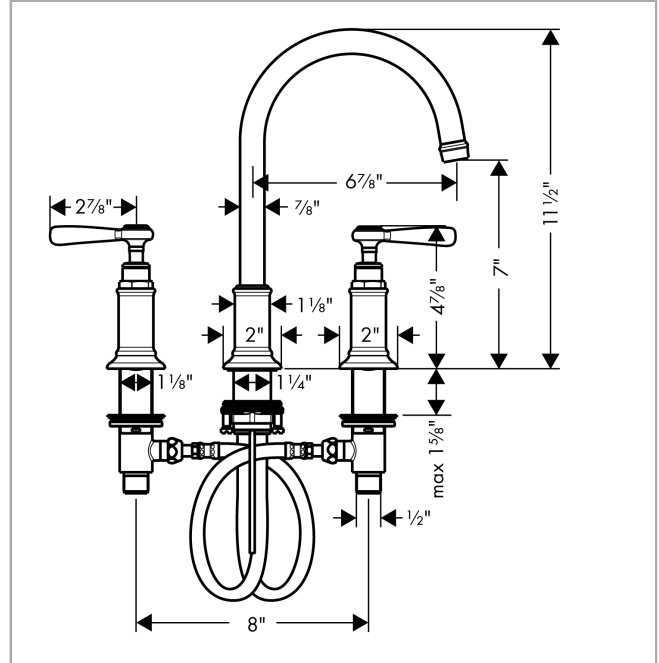

AXOR Montreux
Widespread Faucet 180 with Lever Handles and Pop-Up Drain, 1.2 GPM
 Finish: brushed gold optic Part no. : 16514251

Description

Features

- Handle variant: Lever
- Swivel range 120°
- Spray modes: Laminar spray
- Max. flow: 1.2 GPM (4.5 L/Min)
- Ceramic valves hot/cold 90°
- Includes pop-up drain

Item details

List Price \$ 1,873.00

Technology

Compliance / Sustainability

Product image

Scale drawing

AXOR Montreux
Widespread Faucet 180 with Lever Handles and Pop-Up Drain, 1.2 GPM
 Finish: brushed gold optic Part no. : 16514251

Exploded drawing

Year of production: >06/22

AXOR Montreux

Widespread Faucet 180 with Lever Handles and Pop-Up Drain, 1.2 GPM

Finish: brushed gold optic Part no. : 16514251

Spare parts list

Year of production: >06/22

Pos.	Description	Part no.	Price	PU
1	spout cpl.	97990250	-	1
2	aerator M18x1 (4,5 l/min)	93062000	-	1
3	hollow set screw M4x5	98731000	-	1
4	escutcheon for spout	97989250	-	1
5	fixing set (Ø 32)	13961000	-	1
6	connection hose 18½" M8x0,75 3/8"	96321001	-	1
7	O-ring 11x2	98127000	-	1
8	handle	16691250	-	1
9	set of screw covers, cold / hot water / neutral	97987000	-	1
10	escutcheon for handle	97988250	-	1
11	valve	88503000	-	1
12	shut off unit left closing	94008000	-	1
13	shut off unit right closing	94009000	-	1
14	fixing set for shut off unit	88511000	-	1
15	pull rod	98730250	-	1
16	lever collar	97548000	-	1
a	pop up waste	88509250	-	1
b	lever collar	92849000	-	1
c	flat seal	98749000	-	1