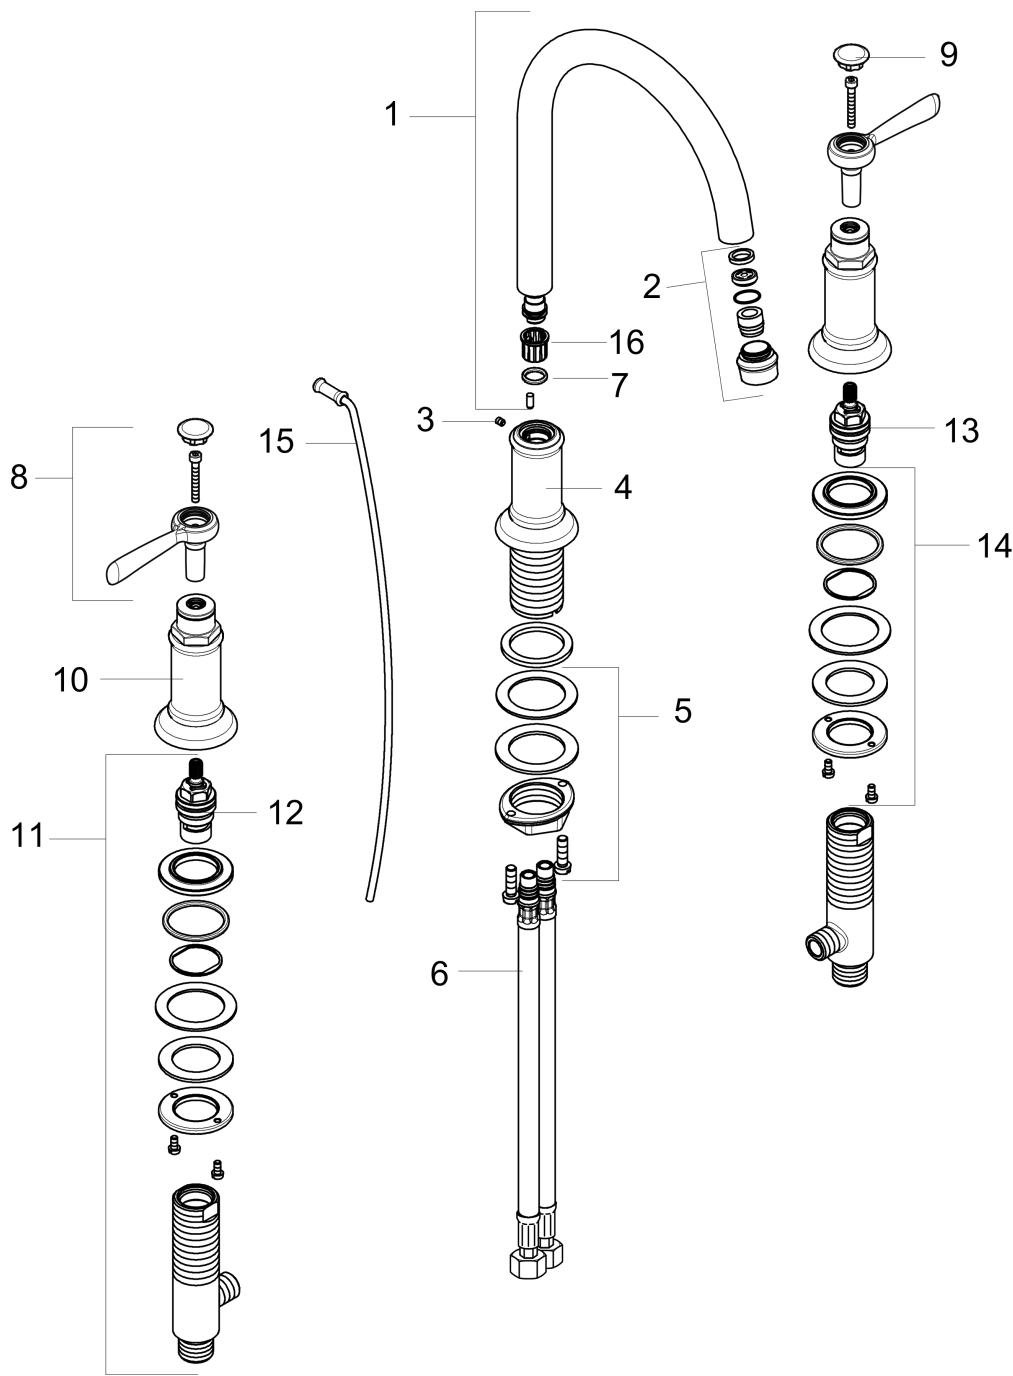

**AXOR Montreux**  
**Widespread Faucet 180 with Lever Handles and Pop-Up Drain, 1.2 GPM**  
 Finish: **brushed black chrome** Part no. : **16514341**

**Description**

**Features**

- Handle variant: Lever
- Swivel range 120°
- Spray modes: Laminar spray
- Max. flow: 1.2 GPM (4.5 L/Min)
- Ceramic valves hot/cold 90°
- Includes pop-up drain

**Item details**

List Price \$ 1,873.00

**Technology**

**Compliance / Sustainability**

**Product image**

**Scale drawing**

**AXOR Montreux**  
**Widespread Faucet 180 with Lever Handles and Pop-Up Drain, 1.2 GPM**  
 Finish: **brushed black chrome** Part no. : **16514341**

Exploded drawing

Year of production: >06/22

**AXOR Montreux**  
**Widespread Faucet 180 with Lever Handles and Pop-Up Drain, 1.2 GPM**  
 Finish: **brushed black chrome** Part no. : **16514341**

## Spare parts list

Year of production: >06/22

Pos.	Description	Part no.	Price	PU
1	spout cpl.	97990000	-	1
2	aerator M18x1 (4,5 l/min)	93062000	-	1
3	hollow set screw M4x5	98731000	-	1
4	escutcheon for spout	97989000	-	1
5	fixing set (Ø 32)	13961000	-	1
6	connection hose 18½" M8x0,75 3/8"	96321001	-	1
7	O-ring 11x2	98127000	-	1
8	handle	16691000	-	1
9	set of screw covers, cold / hot water / neutral	97987000	-	1
10	escutcheon for handle	97988000	-	1
11	valve	88503000	-	1
12	shut off unit left closing	94008000	-	1
13	shut off unit right closing	94009000	-	1
14	fixing set for shut off unit	88511000	-	1
15	pull rod	98730340	-	1
16	lever collar	92849000	-	1
a	pop up waste	88509000	-	1
b	flat seal	98749000	-	1
c	lever collar	97548000	-	1