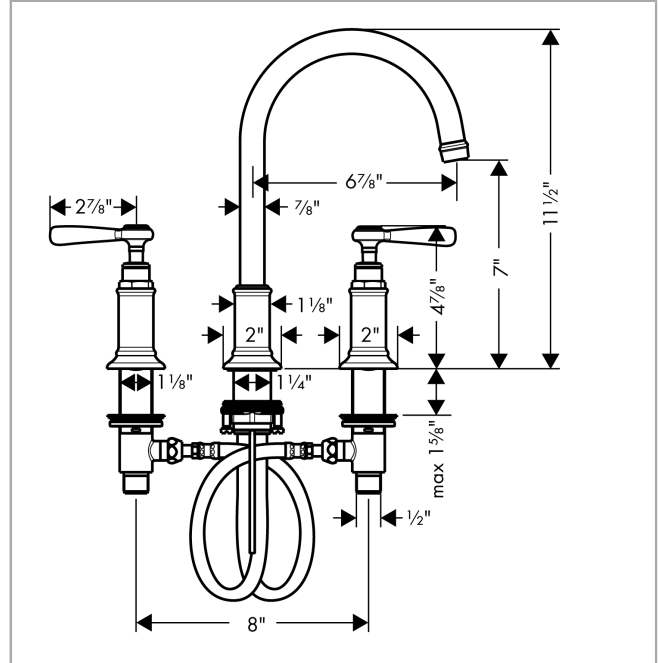

**AXOR Montreux**  
**Widespread Faucet 180 with Lever Handles and Pop-Up Drain, 1.2 GPM**  
 Finish: **brushed black chrome** Part no. : **16514341**

**Description**

**Features**

- Handle variant: Lever
- Swivel range 120°
- Spray modes: Laminar spray
- Max. flow: 1.2 GPM (4.5 L/Min)
- Ceramic valves hot/cold 90°
- Includes pop-up drain

**Item details**

List Price \$ 1,873.00

**Technology**

**Compliance / Sustainability**

**Product image**

**Scale drawing**

**AXOR Montreux**  
**Widespread Faucet 180 with Lever Handles and Pop-Up Drain, 1.2 GPM**  
 Finish: **brushed black chrome** Part no. : **16514341**

Exploded drawing

Year of production: >06/22

**AXOR Montreux**  
**Widespread Faucet 180 with Lever Handles and Pop-Up Drain, 1.2 GPM**  
 Finish: **brushed black chrome** Part no. : **16514341**

## Spare parts list

Year of production: >06/22

Pos.	Description	Part no.	Price	PU
1	spout cpl.	97990000	-	1
2	aerator M18x1 (4,5 l/min)	93062000	-	1
3	hollow set screw M4x5	98731000	-	1
4	escutcheon for spout	97989000	-	1
5	fixing set (Ø 32)	13961000	-	1
6	connection hose 18½" M8x0,75 3/8"	96321001	-	1
7	O-ring 11x2	98127000	-	1
8	handle	16691000	-	1
9	set of screw covers, cold / hot water / neutral	97987000	-	1
10	escutcheon for handle	97988000	-	1
11	valve	88503000	-	1
12	shut off unit left closing	94008000	-	1
13	shut off unit right closing	94009000	-	1
14	fixing set for shut off unit	88511000	-	1
15	pull rod	98730340	-	1
16	lever collar	92849000	-	1
a	pop up waste	88509000	-	1
b	flat seal	98749000	-	1
c	lever collar	97548000	-	1