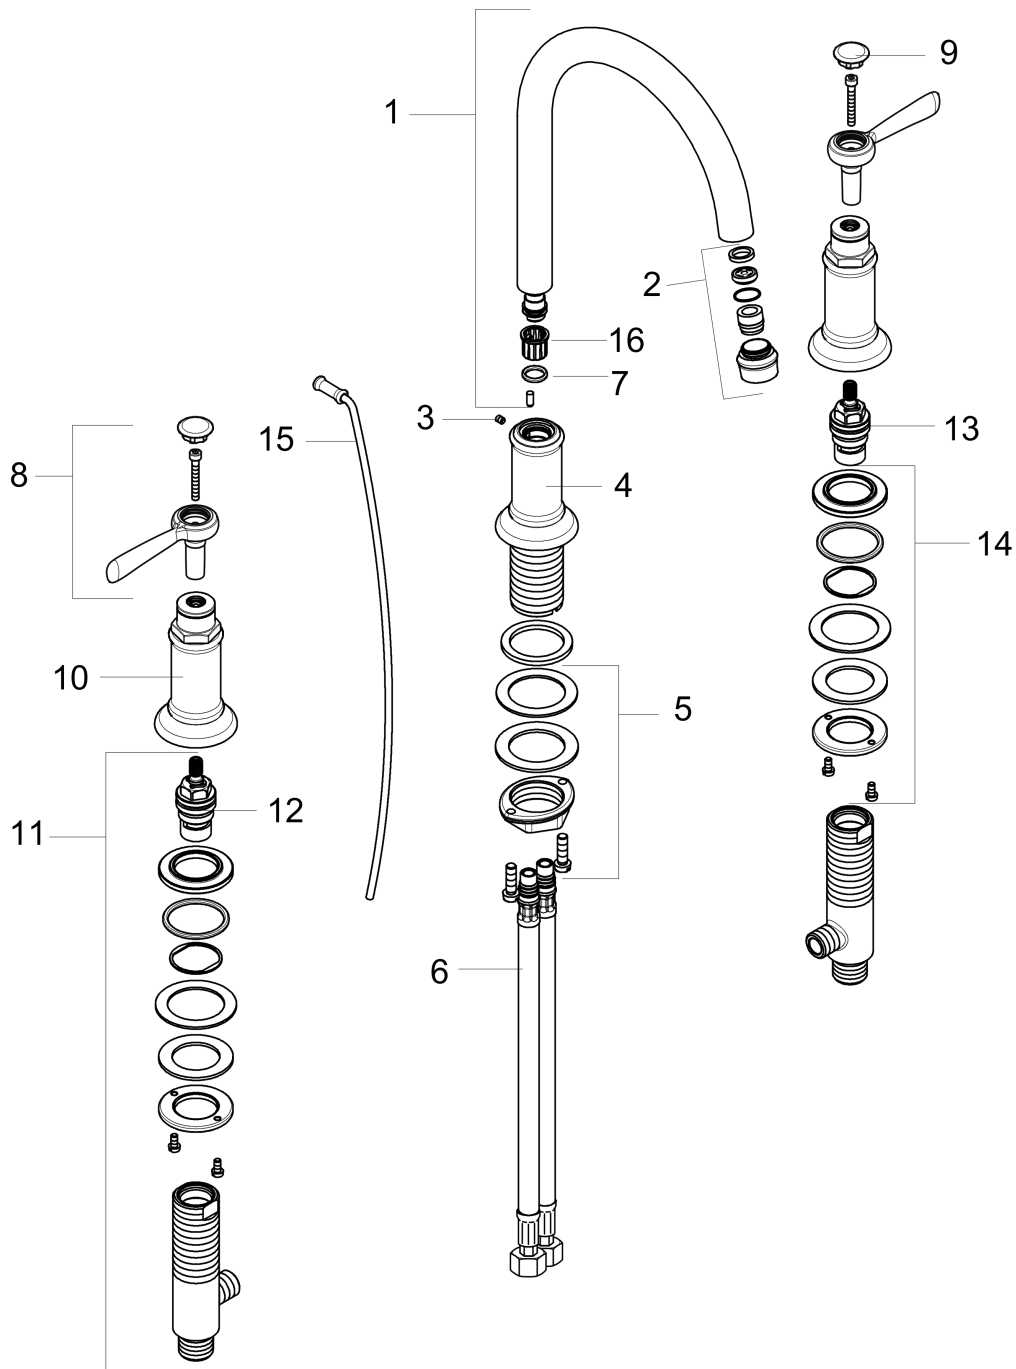

AXOR Montreux
Widespread Faucet 180 with Lever Handles and Pop-Up Drain, 1.2 GPM
 Finish: brushed nickel Part no. : 16514821

Exploded drawing

Year of production: >07/16

AXOR Montreux

Widespread Faucet 180 with Lever Handles and Pop-Up Drain, 1.2 GPM

Finish: brushed nickel Part no. : 16514821

Spare parts list

Year of production: >07/16

Pos.	Description	Part no.	Price	PU
1	spout cpl.	97990820	-	1
2	aerator M18x1 (4,5 l/min)	93062820	-	1
3	hollow set screw M4x5	98731000	-	1
4	escutcheon for spout	97989820	-	1
5	fixing set (Ø 32)	13961000	-	1
6	connection hose 18½" M8x0,75 3/8"	96321001	-	1
7	O-ring 11x2	98127000	-	1
8	handle	16691820	-	1
9	set of screw covers, cold / hot water / neutral	97987000	-	1
10	escutcheon for handle	97988820	-	1
11	valve	88503000	-	1
12	shut off unit left closing	94008000	-	1
13	shut off unit right closing	94009000	-	1
14	fixing set for shut off unit	88511000	-	1
15	pull rod	98730820	-	1
16	lever collar	92849000	-	1
a	pop up waste	88509820	-	1