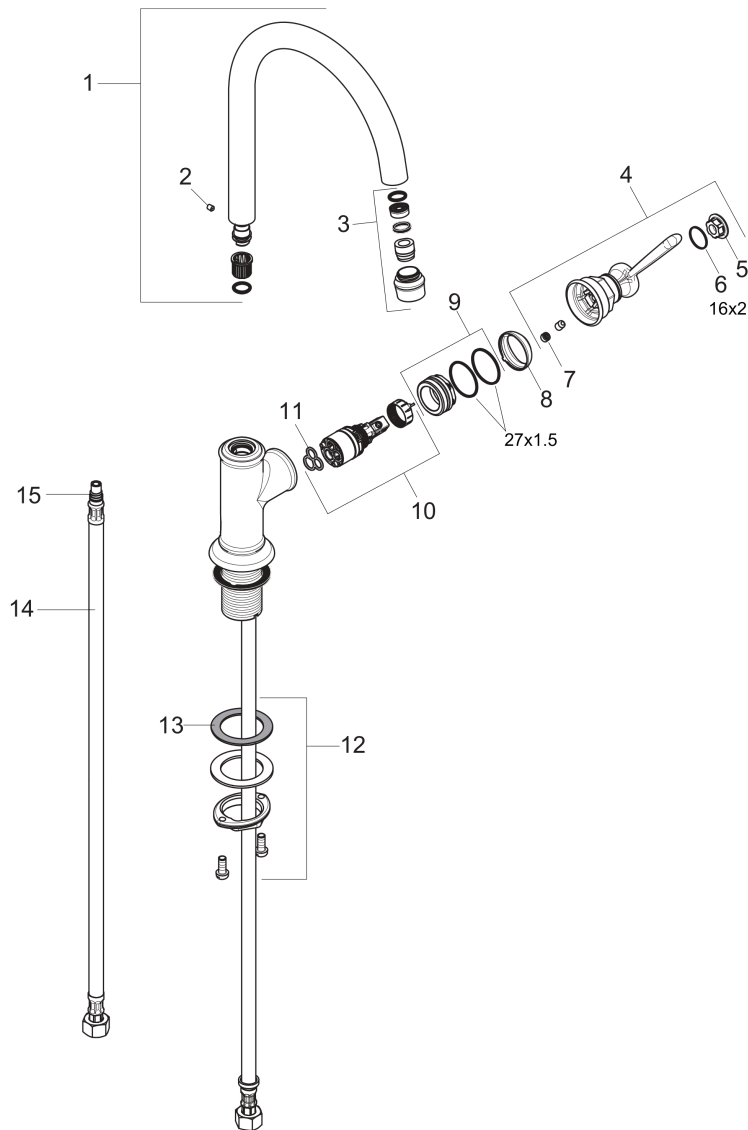

**AXOR Montreux**  
**Single-Hole Faucet 210, 1.2 GPM, without Pop-up Drain**  
 Finish: **chrome** Part no. : **16518001**

**Description**

**Features**

- Handle variant: Lever
- Swivel range 120°
- Spray modes: aerated spray
- Max. flow: 1.2 GPM (4.5 L/Min)
- Ceramic cartridge

**Item details**

List Price \$ 955.00

**Technology**

**Compliance / Sustainability**

**Product image**

**Scale drawing**

**AXOR Montreux**  
**Single-Hole Faucet 210, 1.2 GPM, without Pop-up Drain**  
 Finish: **chrome** Part no. : **16518001**

Exploded drawing

Year of production: >01/18

**AXOR Montreux**  
**Single-Hole Faucet 210, 1.2 GPM, without Pop-up Drain**  
 Finish: **chrome** Part no. : **16518001**

## Spare parts list

Year of production: >01/18

Pos.	Description	Part no.	Price	PU
1	spout cpl.	97990000	-	1
2	hollow set screw M4x5	98731000	-	1
3	aerator M18x1 (4,5 l/min)	93062000	-	1
4	handle	92973000	-	1
5	cover cap	92974000	-	1
6	O-ring 16x2	98133000	-	1
7	screw cover	96338000	-	1
8	flange	92625000	-	1
9	nut	92627000	-	1
10	cartridge, assy	95973001	-	1
11	seal	98865000	-	1
12	fixing set (Ø 32)	13961000	-	1
13	lever collar	97548000	-	1
14	connection hose 23½" M8x0,75 3/8"	98600001	-	1
15	O-ring 7x1,5	98422000	-	1
a	O-ring 27x1,5	92527000	-	1