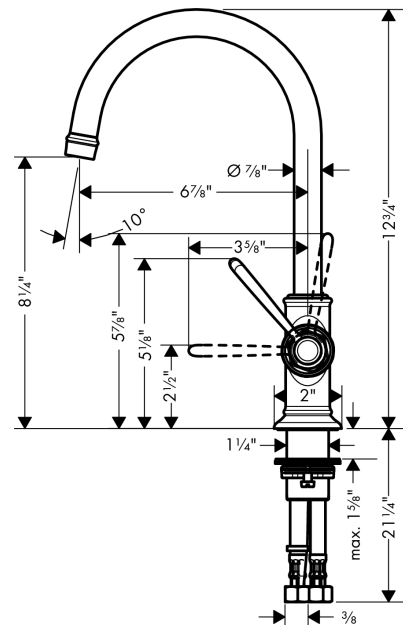

**AXOR Montreux**  
**Single-Hole Faucet 210, 1.2 GPM, without Pop-up Drain**  
 Finish: **chrome** Part no. : **16518001**

**Description**

**Features**

- Handle variant: Lever
- Swivel range 120°
- Spray modes: aerated spray
- Max. flow: 1.2 GPM (4.5 L/Min)
- Ceramic cartridge

**Item details**

List Price \$ 955.00

**Technology**

**Compliance / Sustainability**

**Product image**

**Scale drawing**

**AXOR Montreux**  
**Single-Hole Faucet 210, 1.2 GPM, without Pop-up Drain**  
 Finish: **chrome** Part no. : **16518001**

Exploded drawing

Year of production: >01/18

**AXOR Montreux**  
**Single-Hole Faucet 210, 1.2 GPM, without Pop-up Drain**  
 Finish: **chrome** Part no. : **16518001**

## Spare parts list

Year of production: >01/18

Pos.	Description	Part no.	Price	PU
1	spout cpl.	97990000	-	1
2	hollow set screw M4x5	98731000	-	1
3	aerator M18x1 (4,5 l/min)	93062000	-	1
4	handle	92973000	-	1
5	cover cap	92974000	-	1
6	O-ring 16x2	98133000	-	1
7	screw cover	96338000	-	1
8	flange	92625000	-	1
9	nut	92627000	-	1
10	cartridge, assy	95973001	-	1
11	seal	98865000	-	1
12	fixing set (Ø 32)	13961000	-	1
13	lever collar	97548000	-	1
14	connection hose 23½" M8x0,75 3/8"	98600001	-	1
15	O-ring 7x1,5	98422000	-	1
a	O-ring 27x1,5	92527000	-	1