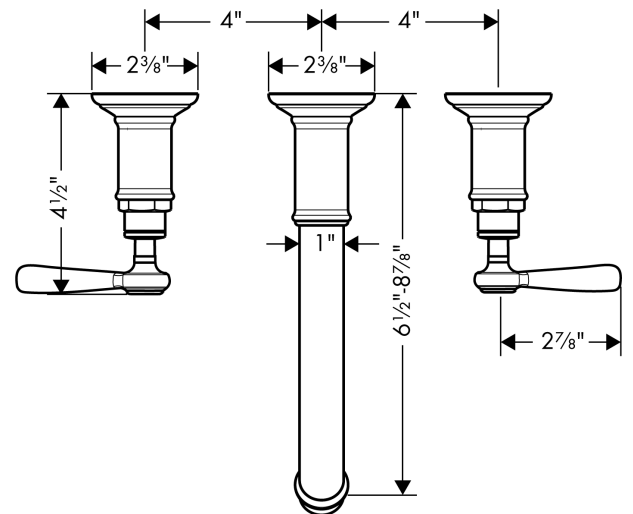

### Technology

### Scale drawing

**AXOR Montreux**  
**Wall-Mounted Widespread Faucet Trim with Lever Handles, 1.2 GPM, without Pop-up Drain**  
 Finish: **chrome** Part no. : **16534001**

Exploded drawing

Year of production: >07/16