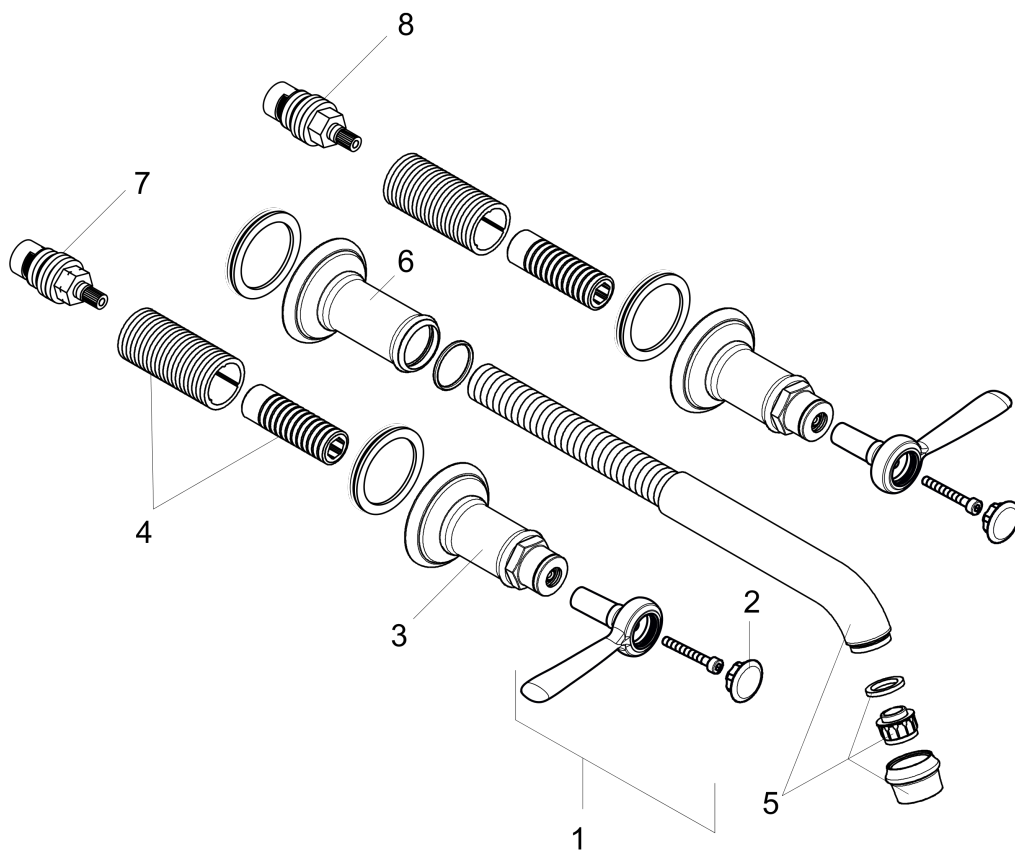

### Product image

### Scale drawing

**AXOR Montreux**  
**Wall-Mounted Widespread Faucet Trim with Lever Handles, 1.2 GPM, without Pop-up Drain**  
 Finish: **chrome** Part no. : **16534001**

Exploded drawing

Year of production: >07/16

**AXOR Montreux**

**Wall-Mounted Widespread Faucet Trim with Lever Handles, 1.2 GPM, without Pop-up Drain**

Finish: **chrome** Part no. : **16534001**

**Spare parts list**

Year of production: >07/16

| Pos. | Description                                     | Part no. | Price | PU |
|------|---|----------|-------|----|
| 1    | handle  | 16691000 | -     | 1  |
| 2    | set of screw covers, cold / hot water / neutral | 97987000 | -     | 1  |
| 3    | escutcheon for handle                           | 98578000 | -     | 1  |
| 4    | fixing set                                      | 96392000 | -     | 1  |
| 5    | spout cpl.                                      | 98574000 | -     | 1  |
| 6    | escutcheon for spout                            | 98576000 | -     | 1  |
| 7    | shut off unit left closing                      | 96351001 | -     | 1  |
| 8    | shut off unit right closing                     | 96350001 | -     | 1  |
| a    | base body                                       | 10303181 | -     | 1  |