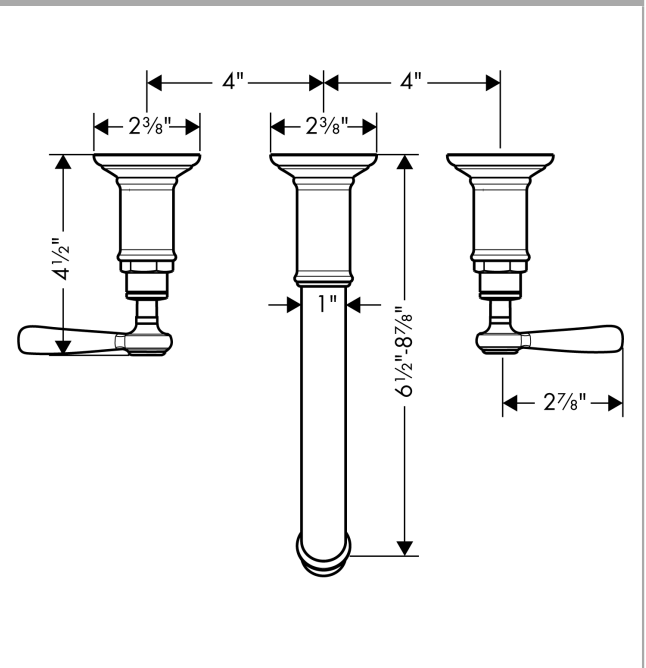

AXOR Montreux

Wall-Mounted Widespread Faucet Trim with Lever Handles, 1.2 GPM, without Pop-up Drain

Finish: **brushed nickel** Part no. : **16534821**

Description

Features

- Handle variant: Lever
- Spray modes: aerated spray
- Max. flow: 1.2 GPM (4.5 L/Min)
- Ceramic valves hot/cold 90°

Item details

List Price \$ 1,606.00

Technology

Compliance / Sustainability

Product image

Scale drawing

AXOR Montreux

Wall-Mounted Widespread Faucet Trim with Lever Handles, 1.2 GPM, without Pop-up Drain

Finish: **brushed nickel** Part no. : **16534821**

Exploded drawing

Year of production: >07/16

AXOR Montreux

Wall-Mounted Widespread Faucet Trim with Lever Handles, 1.2 GPM, without Pop-up Drain

Finish: **brushed nickel** Part no. : **16534821**

Spare parts list

Year of production: >07/16

Pos.	Description	Part no.	Price	PU
1	handle	16691820	-	1
2	set of screw covers, cold / hot water / neutral	97987000	-	1
3	escutcheon for handle	98578000	-	1
4	fixing set	96392000	-	1
5	spout cpl.	98574820	-	1
6	escutcheon for spout	98576820	-	1
7	shut off unit right closing	96350001	-	1
8	shut off unit left closing	96351001	-	1
a	base body	10303181	-	1