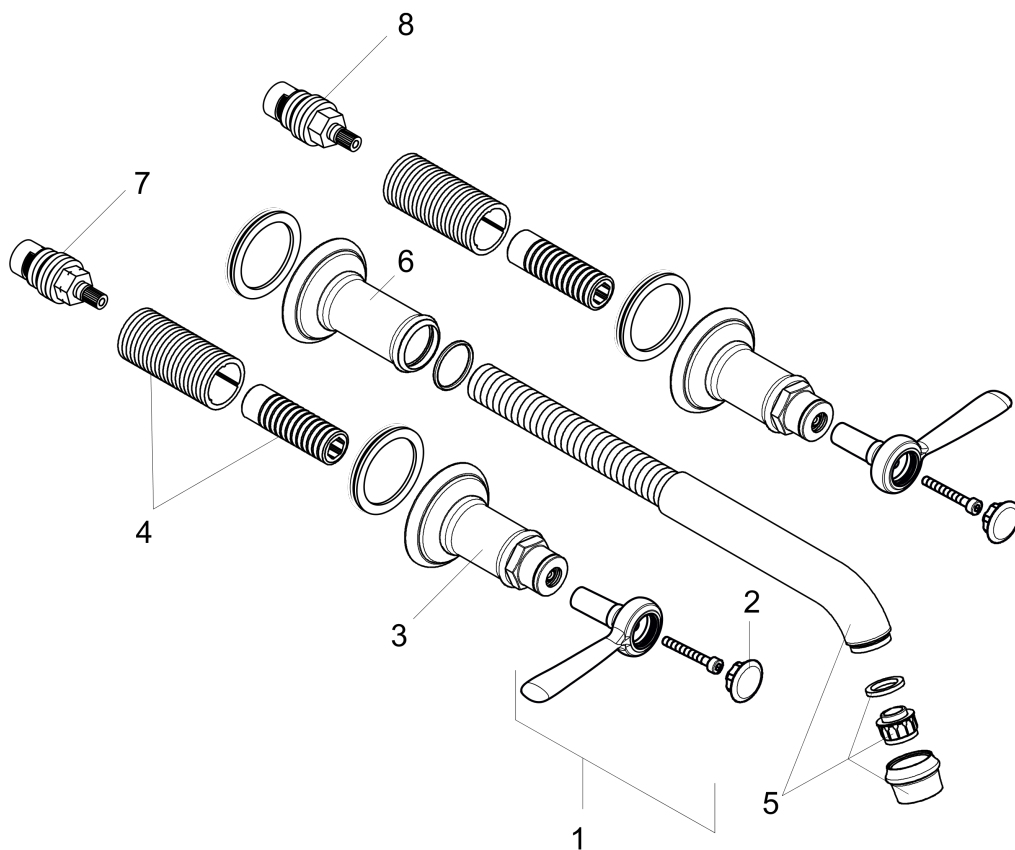

AXOR Montreux

Wall-Mounted Widespread Faucet Trim with Lever Handles, 1.2 GPM, without Pop-up Drain

Finish: **brushed nickel** Part no. : **16534821**

Description

Features

- Handle variant: Lever
- Spray modes: aerated spray
- Max. flow: 1.2 GPM (4.5 L/Min)
- Ceramic valves hot/cold 90°

Item details

List Price \$ 1,606.00

Technology

Compliance / Sustainability

Product image

Scale drawing

AXOR Montreux

Wall-Mounted Widespread Faucet Trim with Lever Handles, 1.2 GPM, without Pop-up Drain

Finish: **brushed nickel** Part no. : **16534821**

Exploded drawing

Year of production: >07/16

AXOR Montreux

Wall-Mounted Widespread Faucet Trim with Lever Handles, 1.2 GPM, without Pop-up Drain

Finish: **brushed nickel** Part no. : **16534821**

Spare parts list

Year of production: >07/16

Pos.	Description	Part no.	Price	PU
1	handle	16691820	-	1
2	set of screw covers, cold / hot water / neutral	97987000	-	1
3	escutcheon for handle	98578000	-	1
4	fixing set	96392000	-	1
5	spout cpl.	98574820	-	1
6	escutcheon for spout	98576820	-	1
7	shut off unit right closing	96350001	-	1
8	shut off unit left closing	96351001	-	1
a	base body	10303181	-	1