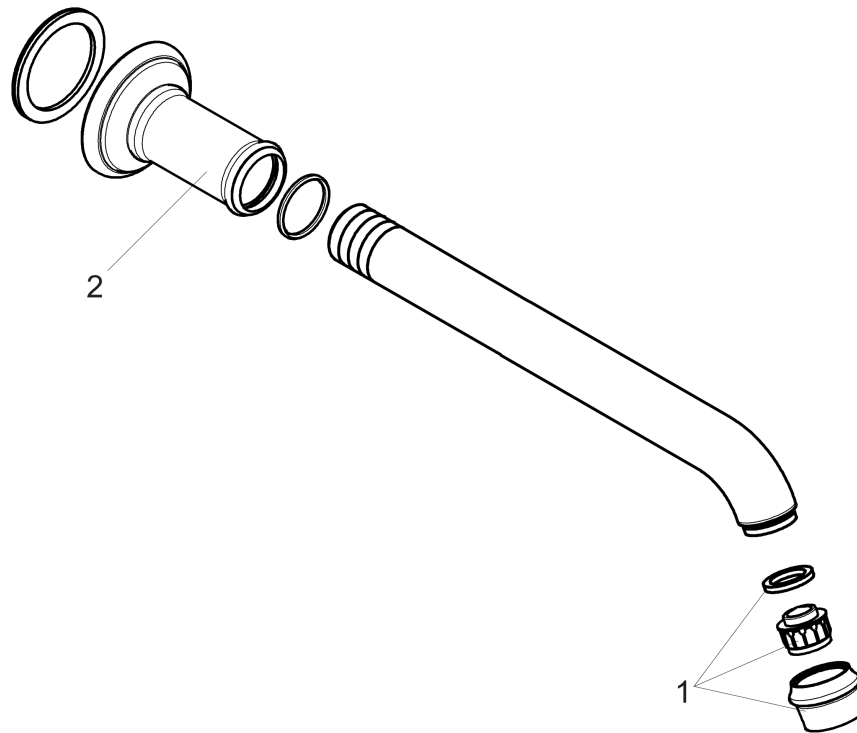

**AXOR Montreux
Tub Spout**

Finish: **chrome** Part no. : **16541001**

Description

Features

- Max. flow: 5.0 GPM (19 L/Min)
- Solid Brass
- Includes: Tub spout, Assembly instructions

Item details

List Price \$ 446.00

Compliance / Sustainability

Product image

Scale drawing

**AXOR Montreux
Tub Spout**

Finish: **chrome** Part no. : **16541001**

Exploded drawing

Year of production: >06/06

**AXOR Montreux
Tub Spout**

Finish: **chrome** Part no. : **16541001**

Spare parts list

Year of production: >**06/06**

Pos.	Description	Part no.	Price	PU
1	aerator M22x1 (5 l/min + 25 l/min)	95381000	-	1
2	escutcheon for spout	98576000	-	1