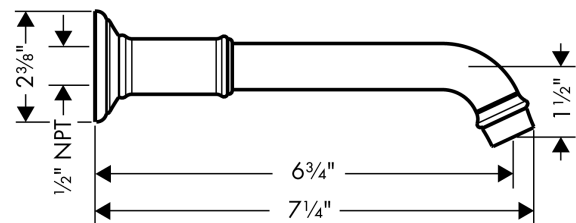

**AXOR Montreux
Tub Spout**

Finish: **chrome** Part no. : **16541001**

Description

Features

- Max. flow: 5.0 GPM (19 L/Min)
- Solid Brass
- Includes: Tub spout, Assembly instructions

Item details

List Price \$ 446.00

Compliance / Sustainability

Product image

Scale drawing

**AXOR Montreux
Tub Spout**

Finish: **chrome** Part no. : **16541001**

Exploded drawing

Year of production: >06/06

**AXOR Montreux
Tub Spout**

Finish: **chrome** Part no. : **16541001**

Spare parts list

Year of production: >**06/06**

Pos.	Description	Part no.	Price	PU
1	aerator M22x1 (5 l/min + 25 l/min)	95381000	-	1
2	escutcheon for spout	98576000	-	1