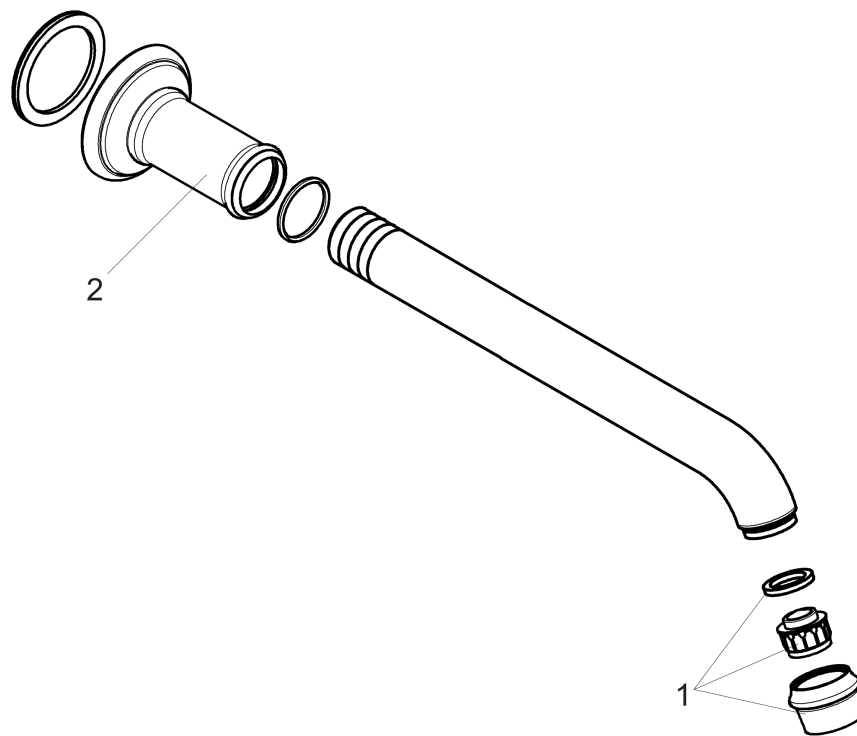

**AXOR Montreux
Tub Spout**

Finish: **brushed nickel** Part no. : **16541821**

Description

Features

- Max. flow: 5.0 GPM (19 L/Min)
- Solid Brass
- Includes: Tub spout, Assembly instructions

Item details

List Price \$ 588.00

Compliance / Sustainability

Product image

Scale drawing

**AXOR Montreux
Tub Spout**

Finish: **brushed nickel** Part no. : **16541821**

Exploded drawing

Year of production: >06/06

AXOR Montreux

Tub Spout

Finish: **brushed nickel** Part no. : **16541821**

Spare parts list

Year of production: >06/06

Pos.	Description	Part no.	Price	PU
1	aerator M22x1 (5 l/min + 25 l/min)	95381820	-	1
2	escutcheon for spout	98576820	-	1