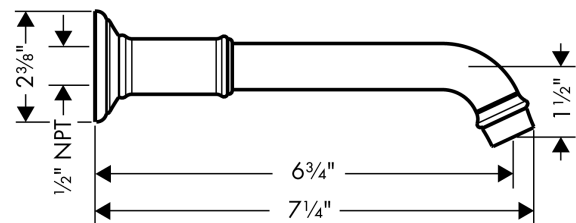

**AXOR Montreux
Tub Spout**

Finish: **brushed nickel** Part no. : **16541821**

Description

Features

- Max. flow: 5.0 GPM (19 L/Min)
- Solid Brass
- Includes: Tub spout, Assembly instructions

Item details

List Price \$ 588.00

Compliance / Sustainability

Product image

Scale drawing

**AXOR Montreux
Tub Spout**

Finish: **brushed nickel** Part no. : **16541821**

Exploded drawing

Year of production: >06/06

AXOR Montreux

Tub Spout

Finish: **brushed nickel** Part no. : **16541821**

Spare parts list

Year of production: >06/06

Pos.	Description	Part no.	Price	PU
1	aerator M22x1 (5 l/min + 25 l/min)	95381820	-	1
2	escutcheon for spout	98576820	-	1