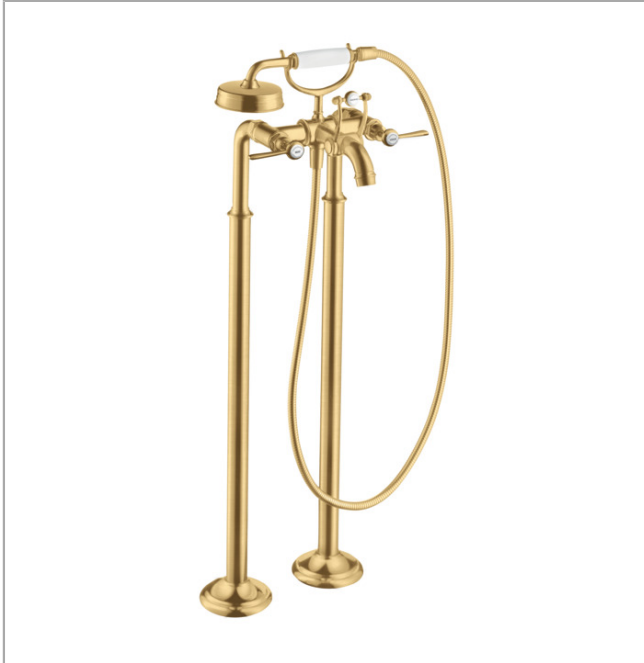

AXOR Montreux

2-Handle Freestanding Tub Filler Trim with Lever Handles and 1.8 GPM Handshower

Finish: **brushed gold optic** Part no. : **16563251**

Description

Features

- Spray type mixer: aerated spray
- Spray type hand shower: RainAir
- Max. flow: 4.76 GPM (18 L/Min)
- Flow rate of hand shower at 3 bar: 1.8 GPM (6.8 L/Min)
- Ceramic valves hot/cold 90°
- Integrated double backflow prevention

Item details

List Price \$ 6,748.00

Technology

Compliance / Sustainability

Product image

Scale drawing