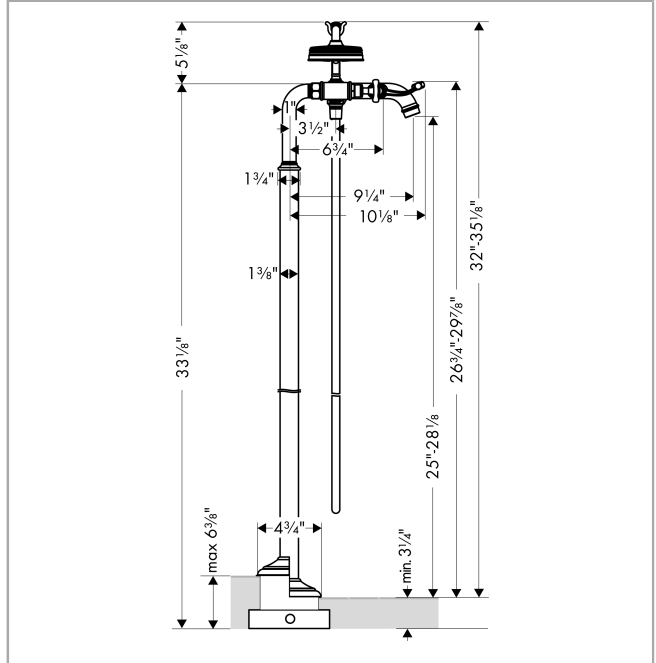

AXOR Montreux

2-Handle Freestanding Tub Filler Trim with Lever Handles and 1.8 GPM Handshower

Finish: **brushed nickel** Part no. : **16563821**

Description

Features

- Spray type mixer: aerated spray
- Spray type hand shower: RainAir
- Max. flow: 4.76 GPM (18 L/Min)
- Flow rate of hand shower at 3 bar: 1.8 GPM (6.8 L/Min)
- Ceramic valves hot/cold 90°
- Integrated double backflow prevention

Item details

List Price \$ 6,748.00

Technology

Compliance / Sustainability

Product image

Scale drawing

AXOR Montreux

2-Handle Freestanding Tub Filler Trim with Lever Handles and 1.8 GPM Handshower

Finish: **brushed nickel** Part no. : **16563821**

Spare parts list

Year of production: >01/19

Pos.	Description	Part no.	Price	PU
2	set of screw covers, cold / hot water / neutral	97987000	-	1
5	shut off unit right closing	96350000	-	1
6	set of non return valves DW 15	94074000	-	1
7	selector	98591000	-	1
8	noise reduction	96429000	-	1
9	pillar union	98856820	-	1
10	sliding gear lever	98594820	-	1
12	shower base	98590820	-	1
13	handshower	04695820	-	1
14	shower hose 1,25 m	28112820	-	1
15	filter packing	94246000	-	1
16	connecting thread	97220000	-	1
17	O-ring 15x2	98163000	-	1
18	seal	98058000	-	1
19	O-ring 5x2	98215000	-	1
20	hexagon socket screw M10x35	97670000	-	1
21	O-ring 35x2	92604000	-	1
22	O-ring 9x1,5	98117000	-	1
23	O-ring 44x2,5	98162000	-	1
a	shut off unit left closing	96351000	-	1