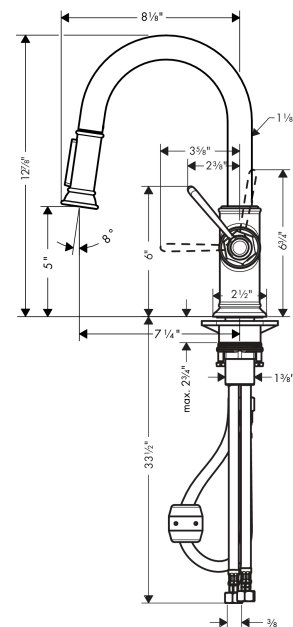

AXOR Montreux
Prep Kitchen Faucet 2-Spray Pull-Down, 1.75 GPM
 Finish: **brushed gold optic** Part no. : **16584251**

Description

Features

- Swivel range 110° / 150°
- Laminar spray, needle spray, Shower spray pattern
- Toggle spray diverter
- MagFit magnetic sprayhead docking
- Deck mounted
- Max. flow: 1.75 GPM (6.6 L/Min)
- Ceramic cartridge
- 3/8" connections
- Integrated double backflow prevention
- Single lever kitchen mixer, Assembly instructions

Item details

List Price \$ 1,329.00

Technology

Compliance / Sustainability

Product image

Scale drawing

AXOR Montreux
Prep Kitchen Faucet 2-Spray Pull-Down, 1.75 GPM
 Finish: brushed gold optic Part no. : 16584251

Exploded drawing

Year of production: >01/20

AXOR Montreux
Prep Kitchen Faucet 2-Spray Pull-Down, 1.75 GPM
 Finish: **brushed gold optic** Part no. : **16584251**

Spare parts list

Year of production: >01/20

Pos.	Description	Part no.	Price	PU
1	spout cpl.	93159250	-	1
2	set of lever collars	88814000	-	1
3	seal	92582000	-	1
4	support	97523000	-	1
5	fixing set (Ø 34)	95049000	-	1
6	lever collar	97548000	-	1
7	weight	98551000	-	1
8	hose 1,50 m	88624000	-	1
9	O-ring 11x2	98127000	-	1
10	filter	97735000	-	1
11	connection hose 600 mm M10x1	95561000	-	1
12	handle	92963250	-	1
13	cover cap	92964000	-	1
14	O-ring 16x2	98133000	-	1
15	hollow set screw M6x8	98444000	-	1
16	screw cover	96762000	-	1
17	flange	92965250	-	1
18	nut	92966000	-	1
19	O-ring 33x1,5	98164000	-	1
20	cartridge, assy	92730000	-	1
21	seal	95008000	-	1
23	non return valve	93218000	-	1
24	set of non return valves DW 15	97350000	-	1
a	O-ring 21x2,5	98211000	-	1