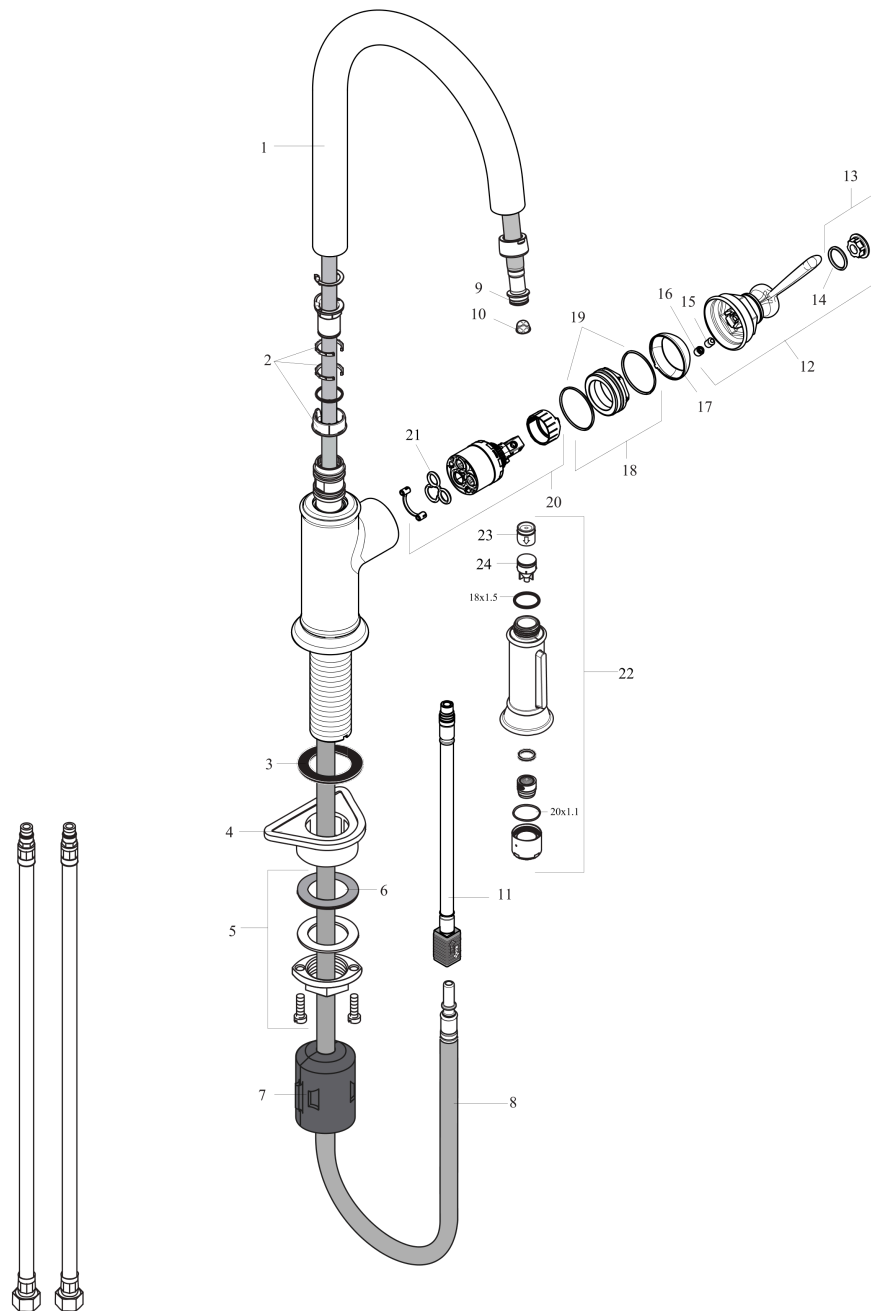

AXOR Montreux
Prep Kitchen Faucet 2-Spray Pull-Down, 1.75 GPM
 Finish: **brushed gold optic** Part no. : **16584251**

Description

Features

- Swivel range 110° / 150°
- Laminar spray, needle spray, Shower spray pattern
- Toggle spray diverter
- MagFit magnetic sprayhead docking
- Deck mounted
- Max. flow: 1.75 GPM (6.6 L/Min)
- Ceramic cartridge
- 3/8" connections
- Integrated double backflow prevention
- Single lever kitchen mixer, Assembly instructions

Item details

List Price \$ 1,329.00

Technology

Compliance / Sustainability

Product image

Scale drawing

AXOR Montreux
Prep Kitchen Faucet 2-Spray Pull-Down, 1.75 GPM
 Finish: brushed gold optic Part no. : 16584251

Exploded drawing

Year of production: >01/20

AXOR Montreux
Prep Kitchen Faucet 2-Spray Pull-Down, 1.75 GPM
 Finish: **brushed gold optic** Part no. : **16584251**

Spare parts list

Year of production: >01/20

Pos.	Description	Part no.	Price	PU
1	spout cpl.	93159250	-	1
2	set of lever collars	88814000	-	1
3	seal	92582000	-	1
4	support	97523000	-	1
5	fixing set (Ø 34)	95049000	-	1
6	lever collar	97548000	-	1
7	weight	98551000	-	1
8	hose 1,50 m	88624000	-	1
9	O-ring 11x2	98127000	-	1
10	filter	97735000	-	1
11	connection hose 600 mm M10x1	95561000	-	1
12	handle	92963250	-	1
13	cover cap	92964000	-	1
14	O-ring 16x2	98133000	-	1
15	hollow set screw M6x8	98444000	-	1
16	screw cover	96762000	-	1
17	flange	92965250	-	1
18	nut	92966000	-	1
19	O-ring 33x1,5	98164000	-	1
20	cartridge, assy	92730000	-	1
21	seal	95008000	-	1
23	non return valve	93218000	-	1
24	set of non return valves DW 15	97350000	-	1
a	O-ring 21x2,5	98211000	-	1