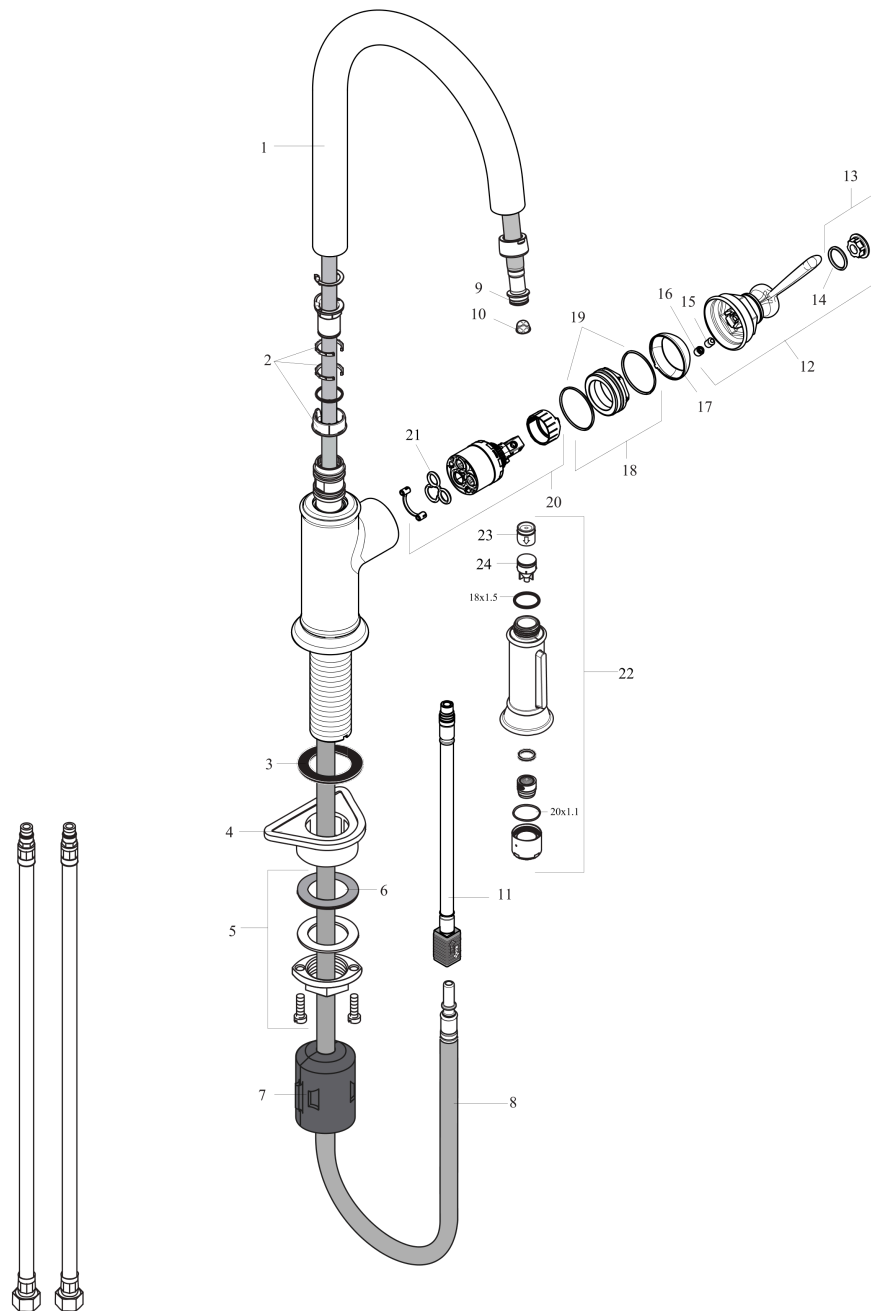

**AXOR Montreux**  
**Prep Kitchen Faucet 2-Spray Pull-Down, 1.75 GPM**  
 Finish: **Steel Optic** Part no. : **16584801**

**Description**

**Features**

- Swivel range 110° / 150°
- Laminar spray, needle spray, Shower spray pattern
- Toggle spray diverter
- MagFit magnetic sprayhead docking
- Deck mounted
- Max. flow: 1.75 GPM (6.6 L/Min)
- Ceramic cartridge
- 3/8" connections
- Integrated double backflow prevention
- Single lever kitchen mixer, Assembly instructions

**Item details**

List Price \$ 1,329.00

**Technology**

**Compliance / Sustainability**

**Product image**

**Scale drawing**

**AXOR Montreux**  
**Prep Kitchen Faucet 2-Spray Pull-Down, 1.75 GPM**  
 Finish: **Steel Optic** Part no. : **16584801**

Exploded drawing

Year of production: >01/18

**AXOR Montreux**  
**Prep Kitchen Faucet 2-Spray Pull-Down, 1.75 GPM**  
 Finish: **Steel Optic** Part no. : **16584801**

## Spare parts list

Year of production: >01/18

Pos.	Description	Part no.	Price	PU
3	seal	92582000	-	1
4	support	97523000	-	1
5	fixing set (Ø 34)	95049000	-	1
6	lever collar	97548000	-	1
7	weight	92500000	-	1
8	hose 1,50 m	88624000	-	1
10	filter	97735000	-	1
11	connection hose 600 mm M10x1	95561000	-	1
12	handle	92963800	-	1
13	cover cap	92964000	-	1
14	O-ring 16x2	98133000	-	1
15	hollow set screw M6x8	98444000	-	1
16	screw cover	96762000	-	1
17	flange	92965800	-	1
18	nut	92966000	-	1
19	O-ring 33x1,5	98164000	-	1
20	cartridge, assy	92730000	-	1
21	seal	95008000	-	1
22	handspray	92967801	-	1
23	non return valve	93218000	-	1
24	set of non return valves DW 15	97350000	-	1
a	aerator laminar M22x1 (15 l/min)	95909000	-	1
b	connection hose 35½" M8x0,75 3/8"	96316001	-	1
c	O-ring 8x1,75	97827000	-	1
d	O-ring 18x1,5	98231000	-	1
e	O-ring 20x1	98140000	-	1
f	service tool	95910000	-	1