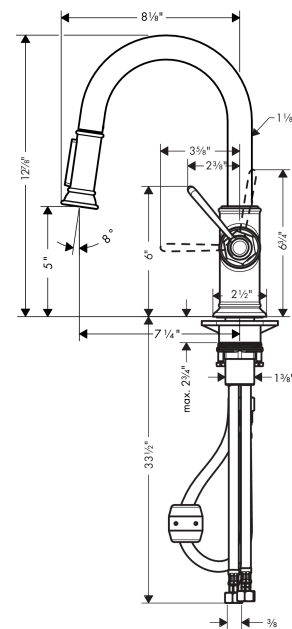

**AXOR Montreux**  
**Prep Kitchen Faucet 2-Spray Pull-Down, 1.75 GPM**  
 Finish: **Steel Optic** Part no. : **16584801**

**Description**

**Features**

- Swivel range 110° / 150°
- Laminar spray, needle spray, Shower spray pattern
- Toggle spray diverter
- MagFit magnetic sprayhead docking
- Deck mounted
- Max. flow: 1.75 GPM (6.6 L/Min)
- Ceramic cartridge
- 3/8" connections
- Integrated double backflow prevention
- Single lever kitchen mixer, Assembly instructions

**Item details**

List Price \$ 1,329.00

**Technology**

**Compliance / Sustainability**

**Product image**

**Scale drawing**

**AXOR Montreux**  
**Prep Kitchen Faucet 2-Spray Pull-Down, 1.75 GPM**  
 Finish: **Steel Optic** Part no. : **16584801**

Exploded drawing

Year of production: >01/18

**AXOR Montreux**  
**Prep Kitchen Faucet 2-Spray Pull-Down, 1.75 GPM**  
 Finish: **Steel Optic** Part no. : **16584801**

## Spare parts list

Year of production: >01/18

Pos.	Description	Part no.	Price	PU
3	seal	92582000	-	1
4	support	97523000	-	1
5	fixing set (Ø 34)	95049000	-	1
6	lever collar	97548000	-	1
7	weight	92500000	-	1
8	hose 1,50 m	88624000	-	1
10	filter	97735000	-	1
11	connection hose 600 mm M10x1	95561000	-	1
12	handle	92963800	-	1
13	cover cap	92964000	-	1
14	O-ring 16x2	98133000	-	1
15	hollow set screw M6x8	98444000	-	1
16	screw cover	96762000	-	1
17	flange	92965800	-	1
18	nut	92966000	-	1
19	O-ring 33x1,5	98164000	-	1
20	cartridge, assy	92730000	-	1
21	seal	95008000	-	1
22	handspray	92967801	-	1
23	non return valve	93218000	-	1
24	set of non return valves DW 15	97350000	-	1
a	aerator laminar M22x1 (15 l/min)	95909000	-	1
b	connection hose 35½" M8x0,75 3/8"	96316001	-	1
c	O-ring 8x1,75	97827000	-	1
d	O-ring 18x1,5	98231000	-	1
e	O-ring 20x1	98140000	-	1
f	service tool	95910000	-	1