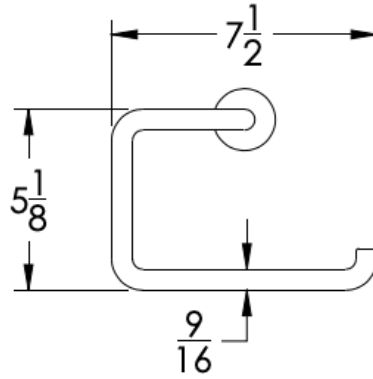

COLLECTION CELLO

TOWEL RING

Model	Product	Finishes Available
CEL-TWR1R	Towel Ring (facing Right)	Multiple finishes available. Over 23 finishes to choose from.
CEL-TWR1L	Towel Ring (facing Left)	

FINISHES

Dimension in inches

FRONT

TOP

SIDE

NOTE: Dimensions subject to change without notice.