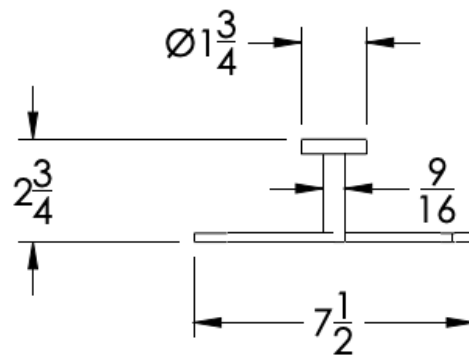

COLLECTION CELLO

TOWEL RING

Model	Product	Finishes Available
CEL-TWR1R	Towel Ring (facing Right)	Multiple finishes available. Over 23 finishes to choose from.
CEL-TWR1L	Towel Ring (facing Left)	

FINISHES

Dimension in inches

FRONT

TOP

SIDE

NOTE: Dimensions subject to change without notice.