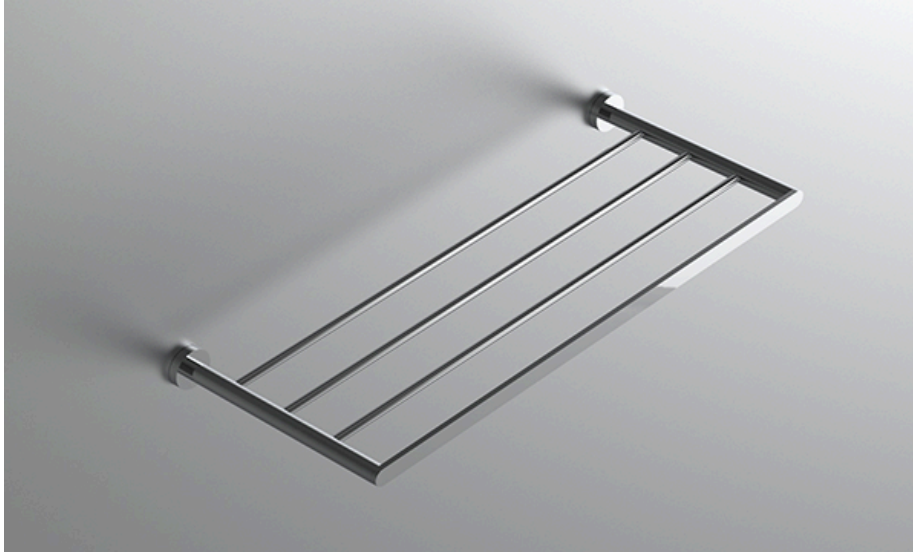

neelnox

LET
THERE
BE **DESIGN.**

FEATURES

- Premium 304 Grade Stainless Steel
- Solid Mount Construction
- Concealed Installation Hardware
- State of the art wall anchors included for installation on Dry wall or Tile

COLLECTION CELLO

TOWEL RACK

Model	Product	Finishes Available
CEL-TRK24	Towel Rack	Multiple finishes available. Over 23 finishes to choose from.

FINISHES			
	Polished (-P)	Antique Copper (-ACOP)	Polished Gold (-PGLD)
	Brushed (-B)	Polished Brass (-PBRS)	Brushed Copper (-BCOP)
	Brushed Gold (-BGLD)	Matte White (-WHT)	Brushed Rose Gold (-BRGD)
	Matte Black (-BLK)	Brushed Modern Bronze (-BMBRZ)	Brushed Black (-BRBLK)
	Oil Rubbed Bronze (-ORB)	Glossy White (-GWHT)	Polished Black (-PBLK)
	Brushed Brass (-BBRS)	Polished Rose Gold (-PRGD)	Antique Nickel (-ANKL)
	Brushed Bronze (-BBRZ)	Unlacquered Brass (-UBRS)	Black Nickel (-NKBL)
	Antique Brass (-ABRS)	Polished Nickel (-PNKL)	

Dimension

NOTE: Dimensions subject to change without notice.