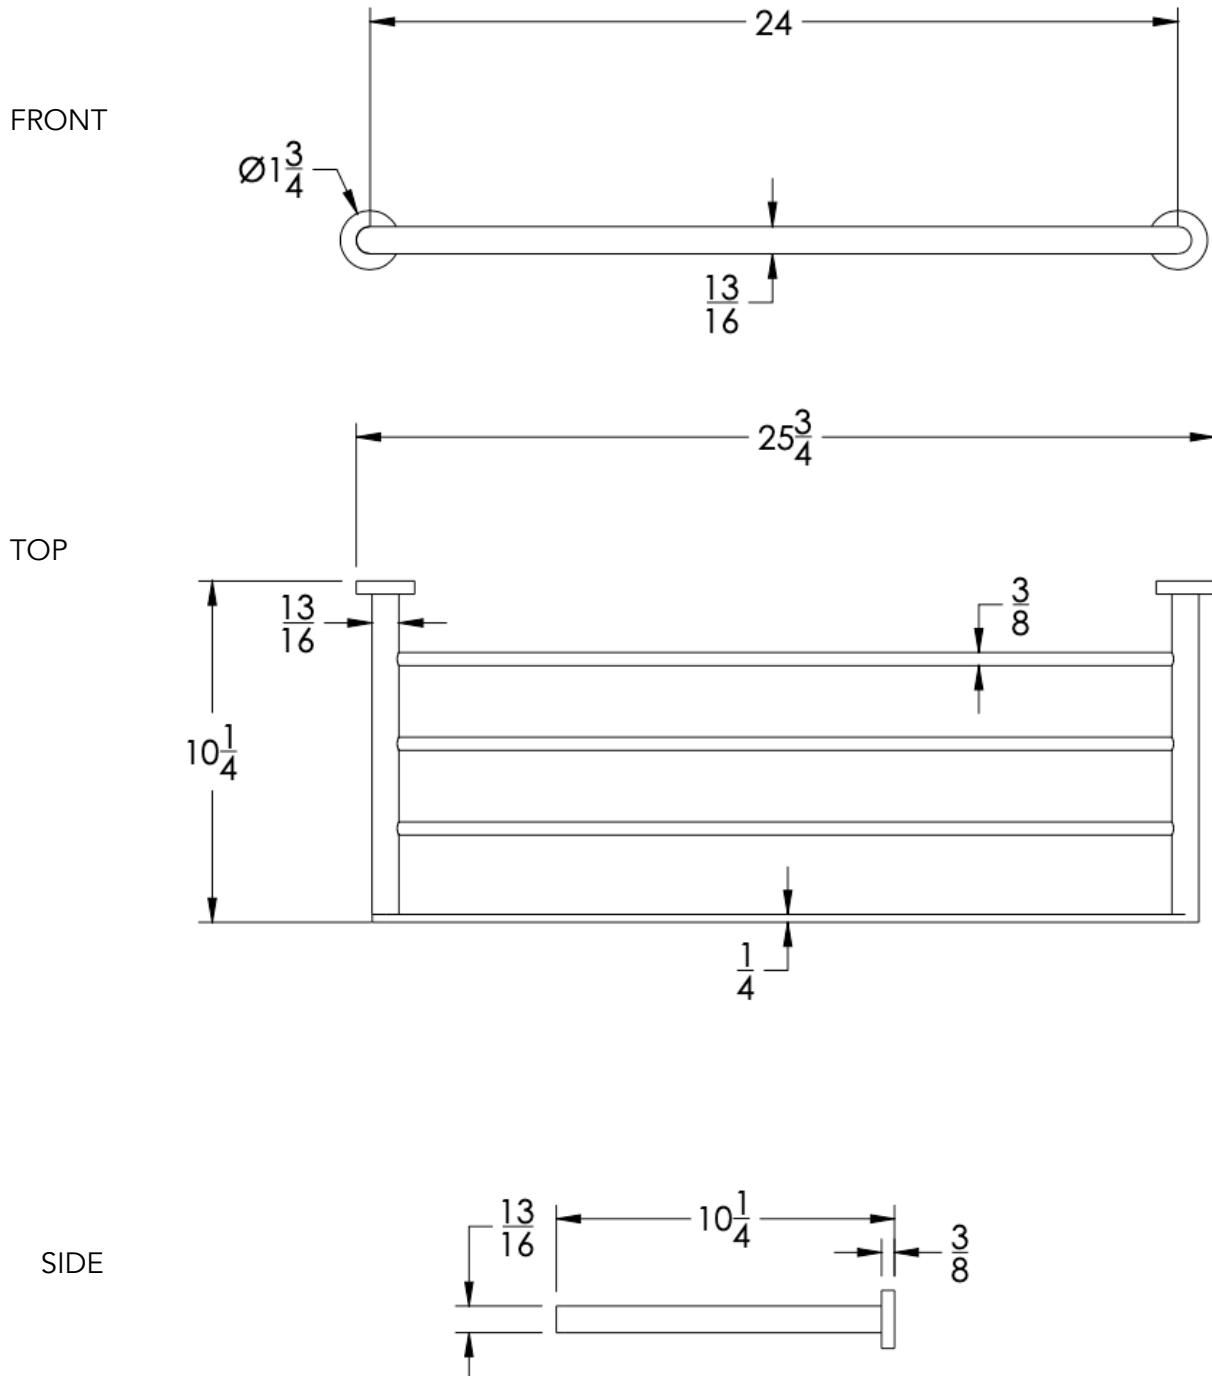

neelnox

LET
THERE
BE **DESIGN.**

FEATURES

- Premium 304 Grade Stainless Steel
- Solid Mount Construction
- Concealed Installation Hardware
- State of the art wall anchors included for installation on Dry wall or Tile

COLLECTION CELLO

TOWEL RACK

Model	Product	Finishes Available
CEL-TRK24	Towel Rack	Multiple finishes available. Over 23 finishes to choose from.

FINISHES			
	Polished (-P)	Antique Copper (-ACOP)	Polished Gold (-PGLD)
	Brushed (-B)	Polished Brass (-PBRS)	Brushed Copper (-BCOP)
	Brushed Gold (-BGLD)	Matte White (-WHT)	Brushed Rose Gold (-BRGD)
	Matte Black (-BLK)	Brushed Modern Bronze (-BMBRZ)	Brushed Black (-BRBLK)
	Oil Rubbed Bronze (-ORB)	Glossy White (-GWHT)	Polished Black (-PBLK)
	Brushed Brass (-BBRS)	Polished Rose Gold (-PRGD)	Antique Nickel (-ANKL)
	Brushed Bronze (-BBRZ)	Unlacquered Brass (-UBRS)	Black Nickel (-NKBL)
	Antique Brass (-ABRS)	Polished Nickel (-PNKL)	

Dimension

NOTE: Dimensions subject to change without notice.