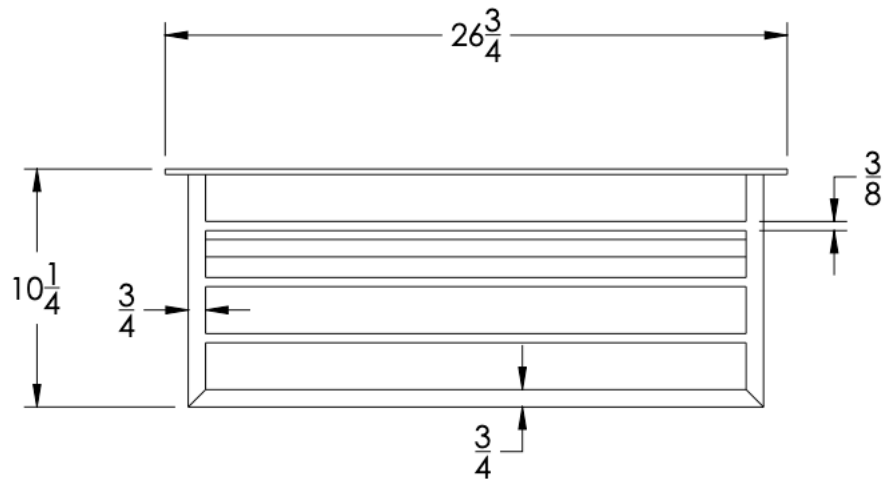

COLLECTION INSPIRE

TOWEL RACK WITH BAR

Model	Product	Finishes Available
INS-TRKB24	Towel Rack With Bar	Multiple finishes available. Over 23 finishes to choose from.

FINISHES			
Polished (-P)	Antique Copper (-ACOP)	Polished Gold (-PGLD)	
Brushed (-B)	Polished Brass (-PBRS)	Brushed Copper (-BCOP)	
Brushed Gold (-BGLD)	Matte White (-WHT)	Brushed Rose Gold (-BRGD)	
Matte Black (-BLK)	Brushed Modern Bronze (-BMBRZ)	Brushed Black (-BRBLK)	
Oil Rubbed Bronze (-ORB)	Glossy White (-GWHT)	Polished Black (-PBLK)	
Brushed Brass (-BBRS)	Polished Rose Gold (-PRGD)	Antique Nickel (-ANKL)	
Brushed Bronze (-BBRZ)	Unlacquered Brass (-UBRS)	Black Nickel (-NKBL)	
Antique Brass (-ABRS)	Polished Nickel (-PNKL)		

Dimensions in inches

FRONT

TOP

SIDE

NOTE: Dimensions subject to change without notice.