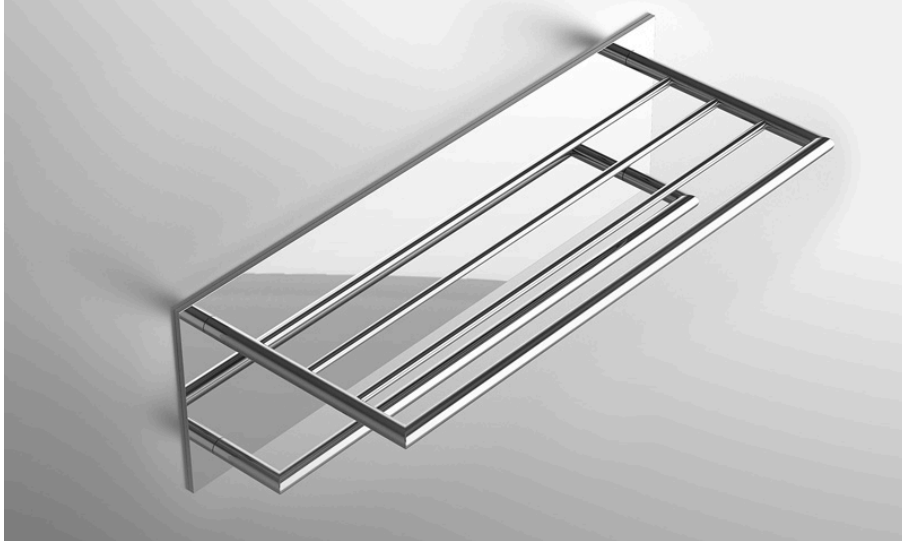

neelnox

LET
THERE
BE **DESIGN.**

FEATURES

- Premium 304 Grade Stainless Steel
- Solid Mount Construction
- Concealed Installation Hardware
- State of the art wall anchors included for installation on Dry wall or Tile

COLLECTION INSPIRE

TOWEL RACK WITH BAR

Model	Product	Finishes Available
INS-TRKB24	Towel Rack With Bar	Multiple finishes available. Over 23 finishes to choose from.

FINISHES			
Polished (-P)	Antique Copper (-ACOP)	Polished Gold (-PGLD)	
Brushed (-B)	Polished Brass (-PBRS)	Brushed Copper (-BCOP)	
Brushed Gold (-BGLD)	Matte White (-WHT)	Brushed Rose Gold (-BRGD)	
Matte Black (-BLK)	Brushed Modern Bronze (-BMBRZ)	Brushed Black (-BRBLK)	
Oil Rubbed Bronze (-ORB)	Glossy White (-GWHT)	Polished Black (-PBLK)	
Brushed Brass (-BBRS)	Polished Rose Gold (-PRGD)	Antique Nickel (-ANKL)	
Brushed Bronze (-BBRZ)	Unlacquered Brass (-UBRS)	Black Nickel (-NKBL)	
Antique Brass (-ABRS)	Polished Nickel (-PNKL)		

Dimensions in inches

FRONT

TOP

SIDE

NOTE: Dimensions subject to change without notice.