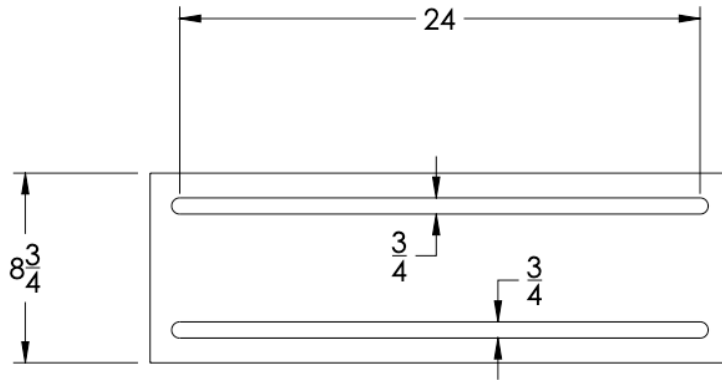

COLLECTION INSPIRE

TOWEL RACK WITH BAR

Model	Product	Finishes Available
INS-TRKB24	Towel Rack With Bar	Multiple finishes available. Over 23 finishes to choose from.

FINISHES			
Polished (-P)	Antique Copper (-ACOP)	Polished Gold (-PGLD)	
Brushed (-B)	Polished Brass (-PBRS)	Brushed Copper (-BCOP)	
Brushed Gold (-BGLD)	Matte White (-WHT)	Brushed Rose Gold (-BRGD)	
Matte Black (-BLK)	Brushed Modern Bronze (-BMBRZ)	Brushed Black (-BRBLK)	
Oil Rubbed Bronze (-ORB)	Glossy White (-GWHT)	Polished Black (-PBLK)	
Brushed Brass (-BBRS)	Polished Rose Gold (-PRGD)	Antique Nickel (-ANKL)	
Brushed Bronze (-BBRZ)	Unlacquered Brass (-UBRS)	Black Nickel (-NKBL)	
Antique Brass (-ABRS)	Polished Nickel (-PNKL)		

Dimensions in inches

FRONT

TOP

SIDE

NOTE: Dimensions subject to change without notice.