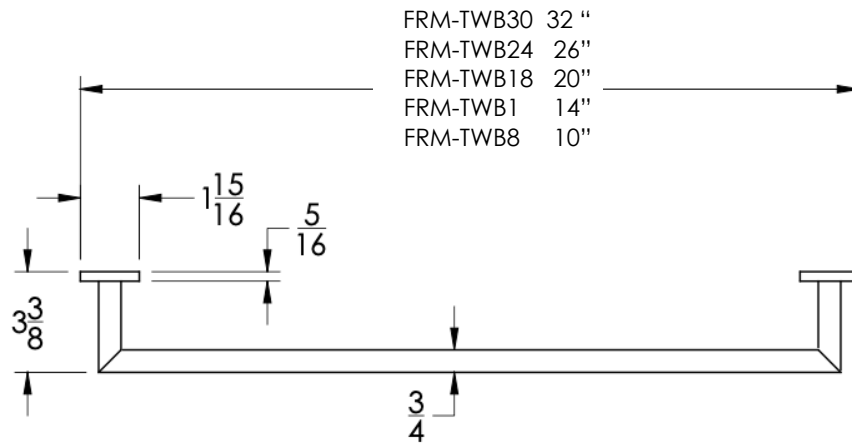

COLLECTION FORM

TOWEL BAR

Model	Product	Finishes Available
FRM-TWB8	8" Towel Bar	Multiple finishes available. Over 23 finishes to choose from.
FRM-TWB12	12" Towel Bar	
FRM-TWB18	18" Towel Bar	
FRM-TWB24	24" Towel Bar	
FRM-TWB30	30" Towel Bar	

Dimensions in inches

FRONT

TOP

SIDE

NOTE: Dimensions subject to change without notice.