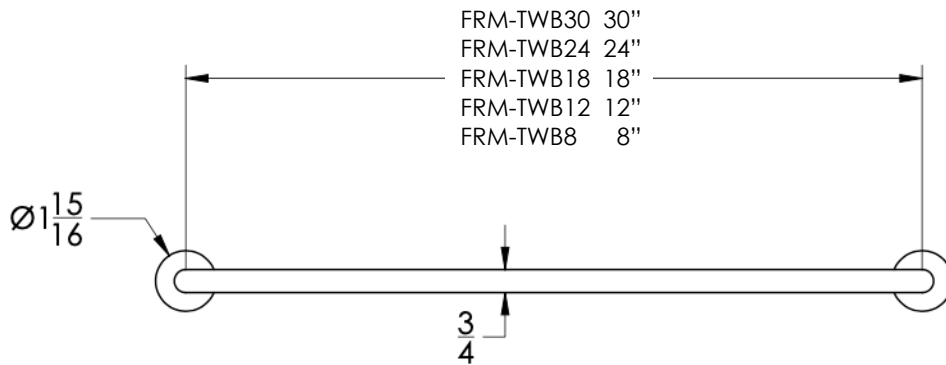

COLLECTION FORM

TOWEL BAR

Model	Product	Finishes Available
FRM-TWB8	8" Towel Bar	Multiple finishes available. Over 23 finishes to choose from.
FRM-TWB12	12" Towel Bar	
FRM-TWB18	18" Towel Bar	
FRM-TWB24	24" Towel Bar	
FRM-TWB30	30" Towel Bar	

Dimensions in inches

FRONT

TOP

SIDE

NOTE: Dimensions subject to change without notice.