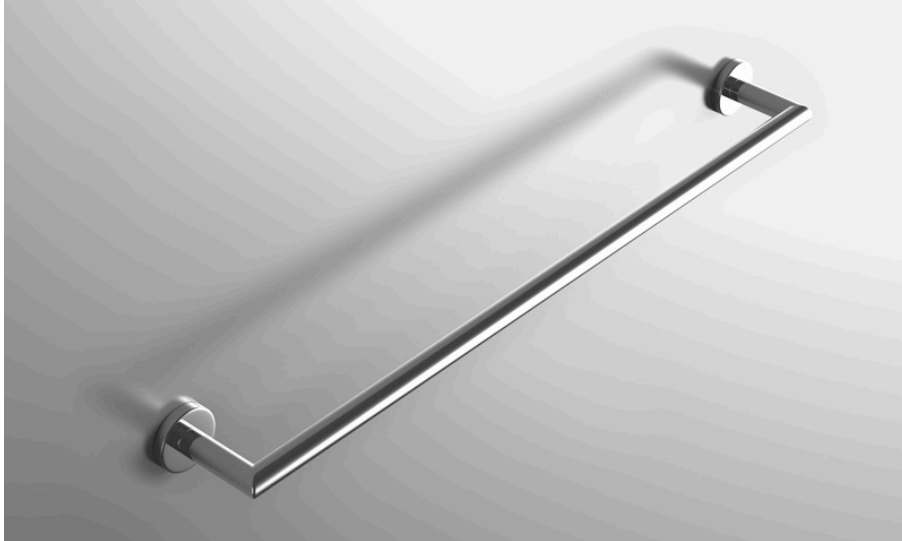

LET
THERE
BE **DESIGN.**

FEATURES

- Premium 304 Grade Stainless Steel
- Solid Mount Construction
- Concealed Installation Hardware
- State of the art wall anchors included for installation on Dry wall or Tile

COLLECTION FORM

TOWEL BAR

Model	Product	Finishes Available
FRM-TWB8	8" Towel Bar	Multiple finishes available. Over 23 finishes to choose from.
FRM-TWB12	12" Towel Bar	
FRM-TWB18	18" Towel Bar	
FRM-TWB24	24" Towel Bar	
FRM-TWB30	30" Towel Bar	