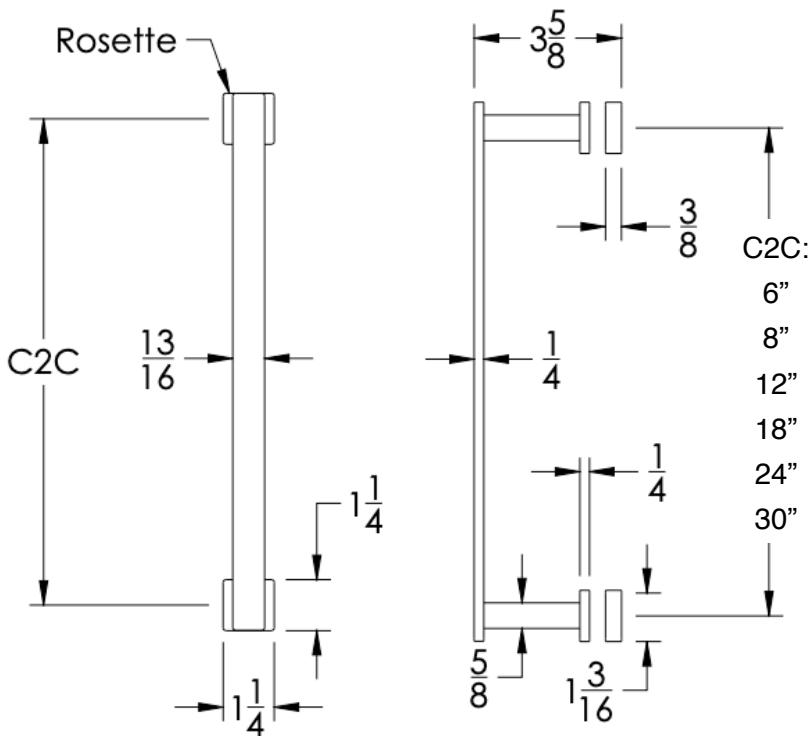

## FEATURES

- Premium 304 Grade Stainless Steel
- Solid Mount Construction
- Concealed Installation Hardware
- Solid End Cap provided for side opposite to the door for a seamless look

SINGLE DOOR HANDLE

C2C	MODEL
6"	RHM-SSD6-GR
8"	RHM-SSD8-GR
12"	RHM-SSD12-GR
18"	RHM-SSD18-GR
24"	RHM-SSD24-GR
30"	RHM-SSD30-GR

FRONT

SIDE

**Installation Notes:** Center to center hole drilling dimension are same as mentioned in column. Diameter of glass hole for installation is  $\frac{1}{2}$ ".