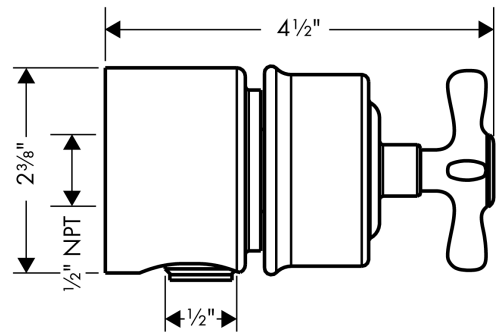

AXOR Montreux

Wall Outlet with Check Valves and Volume Control, Cross Handle

Finish: **chrome** Part no. : **16882001**

Description

Features

- Hose nut: For shower hoses with conical or cylindrical nut on both sides
- Volume control for 1 function

Item details

List Price \$ 521.00

Compliance / Sustainability

Product image

Scale drawing

AXOR Montreux
Wall Outlet with Check Valves and Volume Control, Cross Handle
 Finish: **chrome** Part no. : **16882001**

Exploded drawing

Year of production: >06/06

AXOR Montreux
Wall Outlet with Check Valves and Volume Control, Cross Handle
 Finish: **chrome** Part no. : **16882001**

Spare parts list

Year of production: >06/06

Pos.	Description	Part no.	Price	PU
1	handle	16593000	-	1
2	set of screw covers, cold / hot water / neutral	97987000	-	1
3	shut off unit right closing	96350000	-	1
4	support element	98557000	-	1
5	set of non return valves DW 15	94074000	-	1