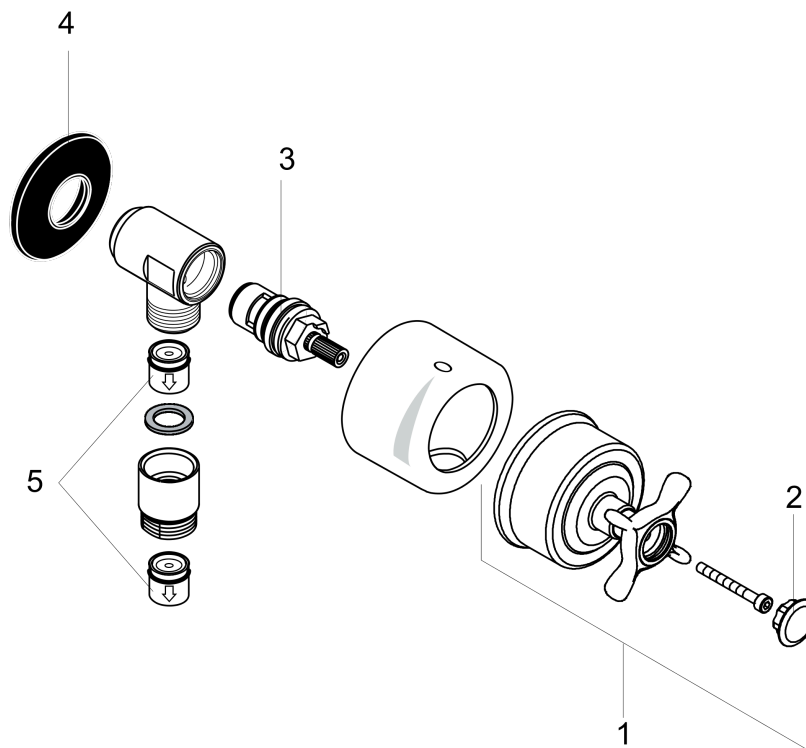

AXOR Montreux

Wall Outlet with Check Valves and Volume Control, Cross Handle

Finish: **chrome** Part no. : **16882001**

Description

Features

- Hose nut: For shower hoses with conical or cylindrical nut on both sides
- Volume control for 1 function

Item details

List Price \$ 521.00

Compliance / Sustainability

Product image

Scale drawing

AXOR Montreux
Wall Outlet with Check Valves and Volume Control, Cross Handle
 Finish: **chrome** Part no. : **16882001**

Exploded drawing

Year of production: >06/06

AXOR Montreux
Wall Outlet with Check Valves and Volume Control, Cross Handle
 Finish: **chrome** Part no. : **16882001**

Spare parts list

Year of production: >06/06

Pos.	Description	Part no.	Price	PU
1	handle	16593000	-	1
2	set of screw covers, cold / hot water / neutral	97987000	-	1
3	shut off unit right closing	96350000	-	1
4	support element	98557000	-	1
5	set of non return valves DW 15	94074000	-	1